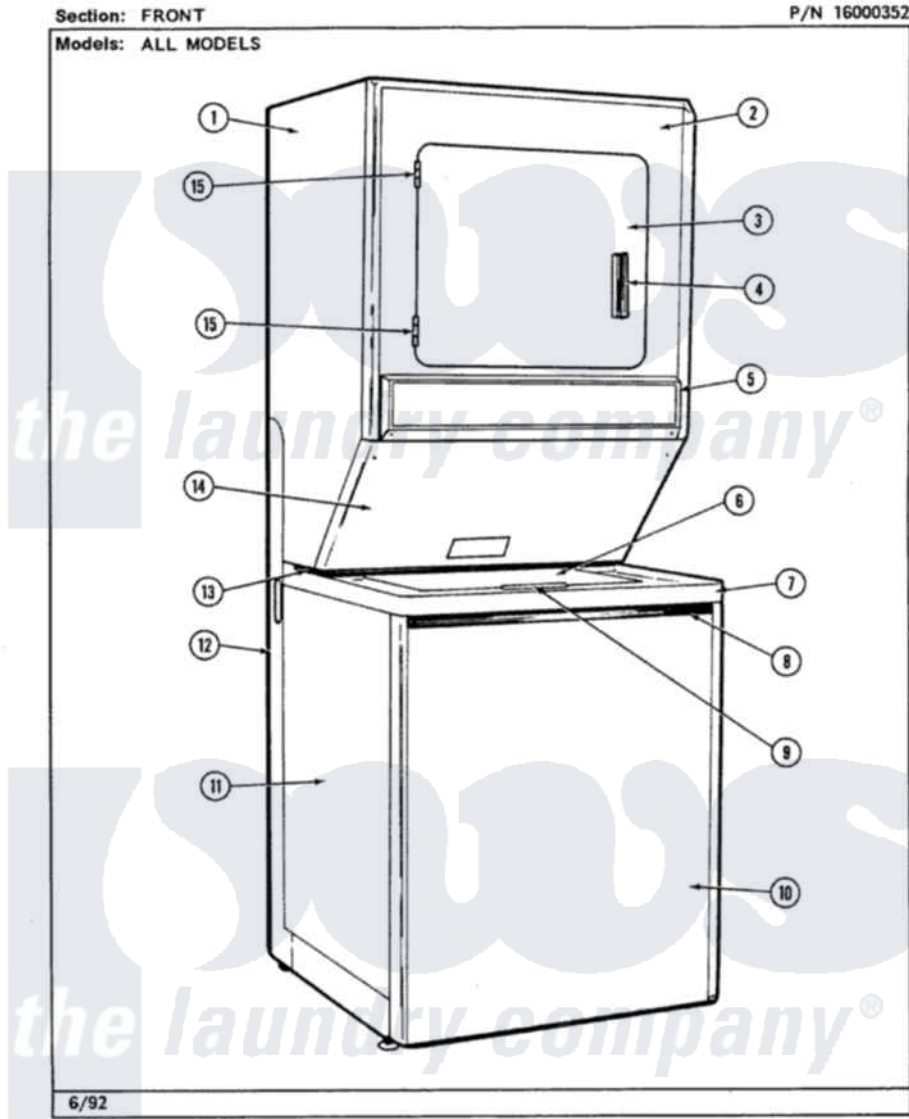

Maytag LSG9900AAE 12 - FRONT VIEW (LSE9900AEx)

2

Maytag Residential Maytag LSG9900AAE Stacked Washer and Dryer Parts Parts Diagram 12 - FRONT VIEW (LSE9900AEx)

[Click on the part number to view part](#)

Item	Original Part Number	Replaced By	Status	Part Description
1	308055			Cabinet
2	314474		Not Available	FRONT PANEL-WHITE
3	314475			Panel, Outer Door
4	314476		Not Available	HANDLE, DOOR
5	307966			Control Panel
"	210932			Screw, No.8 X 9/16 Ctsk Note: Screw, Inlet Duct
6	215251		Not Available	LID-WHITE
7	207579		Not Available	TOP COVER (WHITE)
8	215266		Not Available	TRIM, FRONT PANEL
9	206667			Handle With Nuts
10	207205			Panel, Front
11	207207		Not Available	CABINET WHT
12	Y306110			Stand, Dryer
13	215245		Not Available	BRIDGE FOR TOP COVER NA