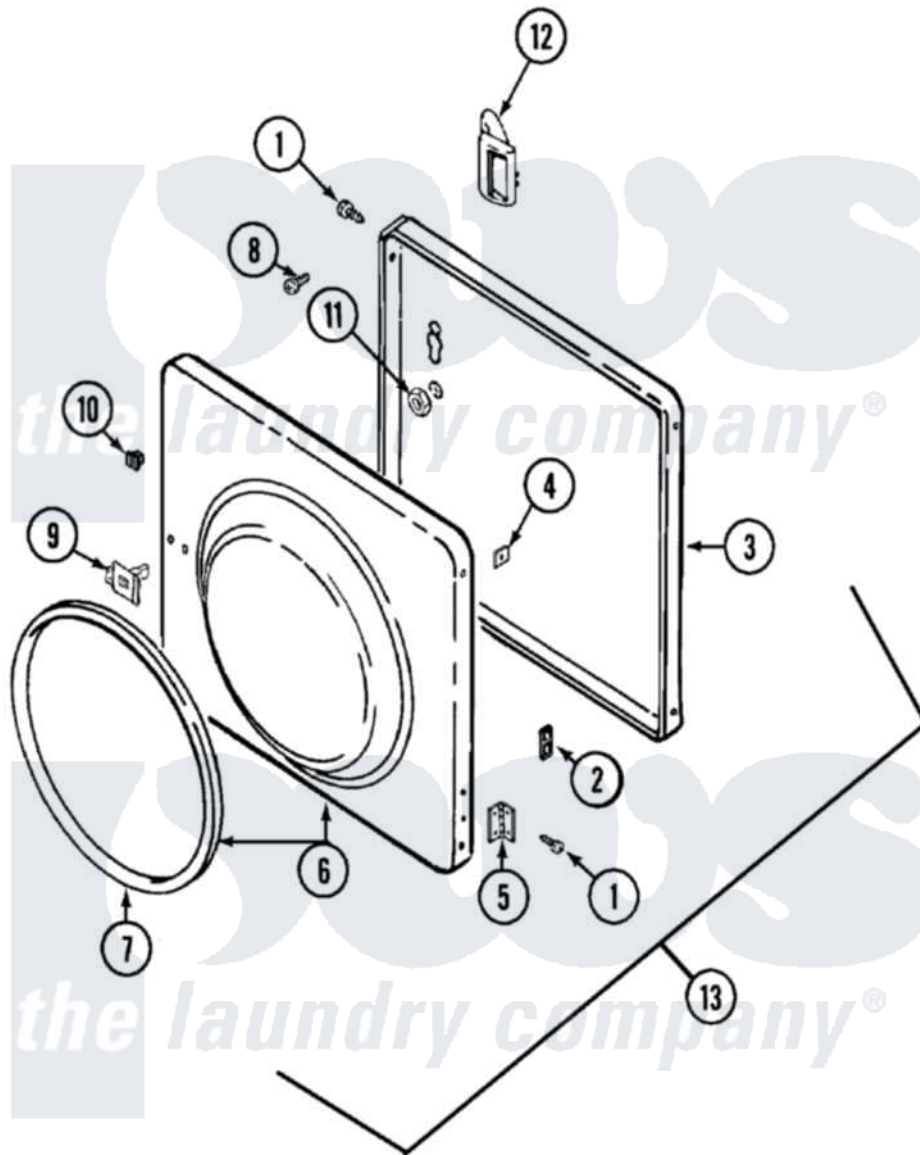

Maytag LSG9904AAL 05 - DOOR

Maytag [Residential Maytag LSG9904AAL Stacked Washer and Dryer Parts](#) Parts Diagram 05 - DOOR
 Click on the part number to view part

Item	Original Part Number	Replaced By	Status	Part Description
1	Y314062			Screw, Door Hinge And Panel
2	33001222			Speednut, Twin
"	33001221	22001817		Sheet, Sound Damper
"	Y313907			Fastener, Twin
3	314475L			Panel, Outer Door
4	Y313910			Clip, Door Liner To Outer Panel
5	33001230			Hinge, Door
6	33001002			Door, Inner
7	33001005			Seal, Door
8	312960	489355		Screw, 8 X 1/2
9	Y304578	LA-1003		Door Catch Kit
10	Y313911			Door Strike Retainer
11	214872			Palnut, End Cap Note: Nut, Lamp Holder
12	314476		Not Available	HANDLE,DOOR
13	33001112		Not Available	DOOR, COMPLETE (ALM)