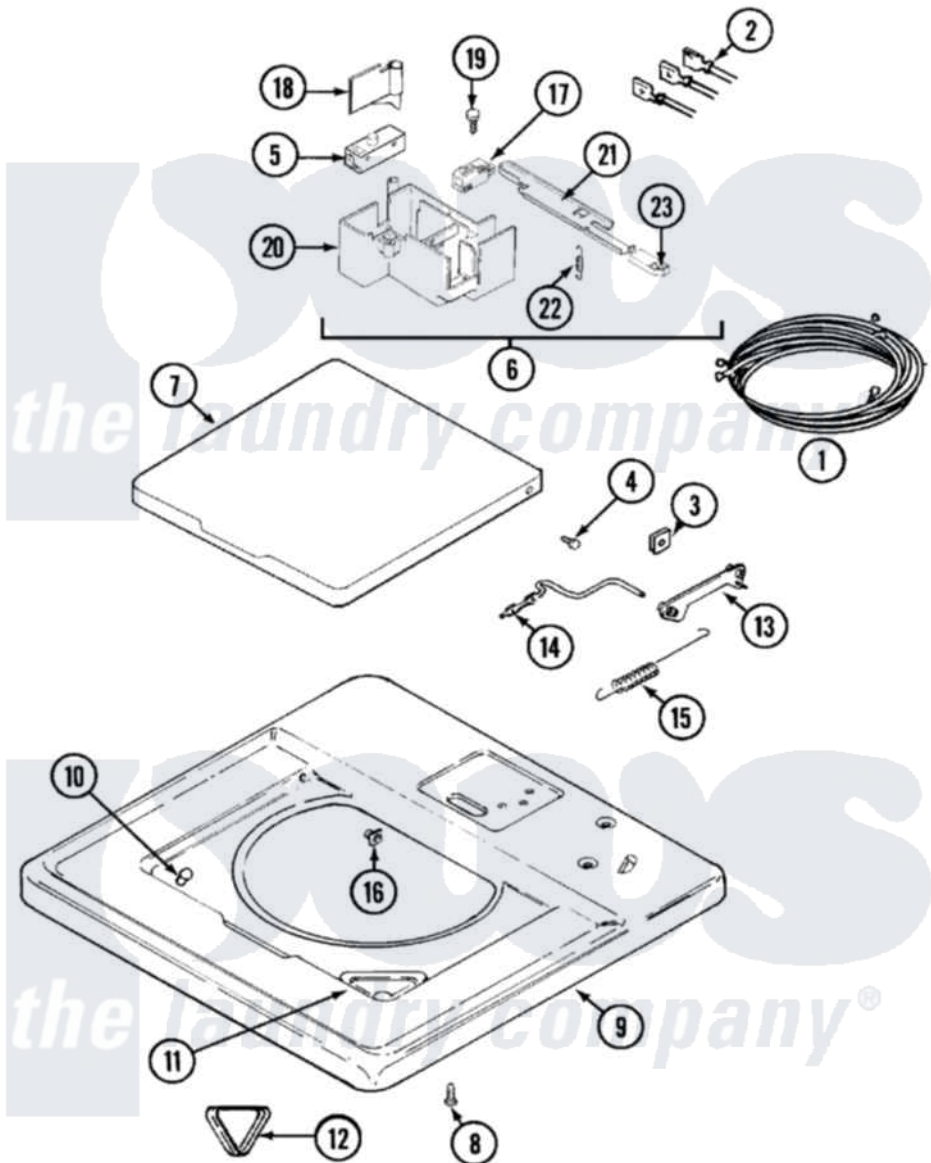

Maytag LSG9904AAL 12 - TOP & LID (LSG9904AAM)

Maytag Residential Maytag LSG9904AAL Stacked Washer and Dryer Parts Diagram 12 - TOP & LID (LSG9904AAM)

[Click on the part number to view part](#)

Item	Original Part Number	Replaced By	Status	Part Description
1	22001430		Not Available	WIRE HARNESS, MAIN
"	22001587		Not Available	HARNESS, WIRE (UPR)
2	208782		Not Available	WIRE HARNESS, LID SWITCH
3	22001194			Clip, Spring
4	22001001			Screw
5	208824			Pc Switch, Lid
6	22001580			Switch Assembly, Lid
"	22001284			Switch Assembly, Lid
7	22001081		Not Available	LID (ALM)---NA
8	214354			Screw, Top Cover To Cabnt.
9	22001063	22002646		Cover, Top
10	212716			Bumper, Lid
11	22001200	22001008		Cup, Bleach
12	215374		Not Available	GASKET FOR BLEACH CUP
13	22001189			Rod, Restraint

14	22001208	Rod, Counter Balance
15	Y216184	Spring, Counter Balance
16	22001193	Bearing, Counter Balance
17	208825	Switch, Pc
18	22001283	Trigger
19	215537	Screw
"	22001183	Screw
20	22001285	Holder, Switch
21	22001286	Switch, Arm
22	22001287	Spring, Switch
23	22001250	Glide, Switch Arm