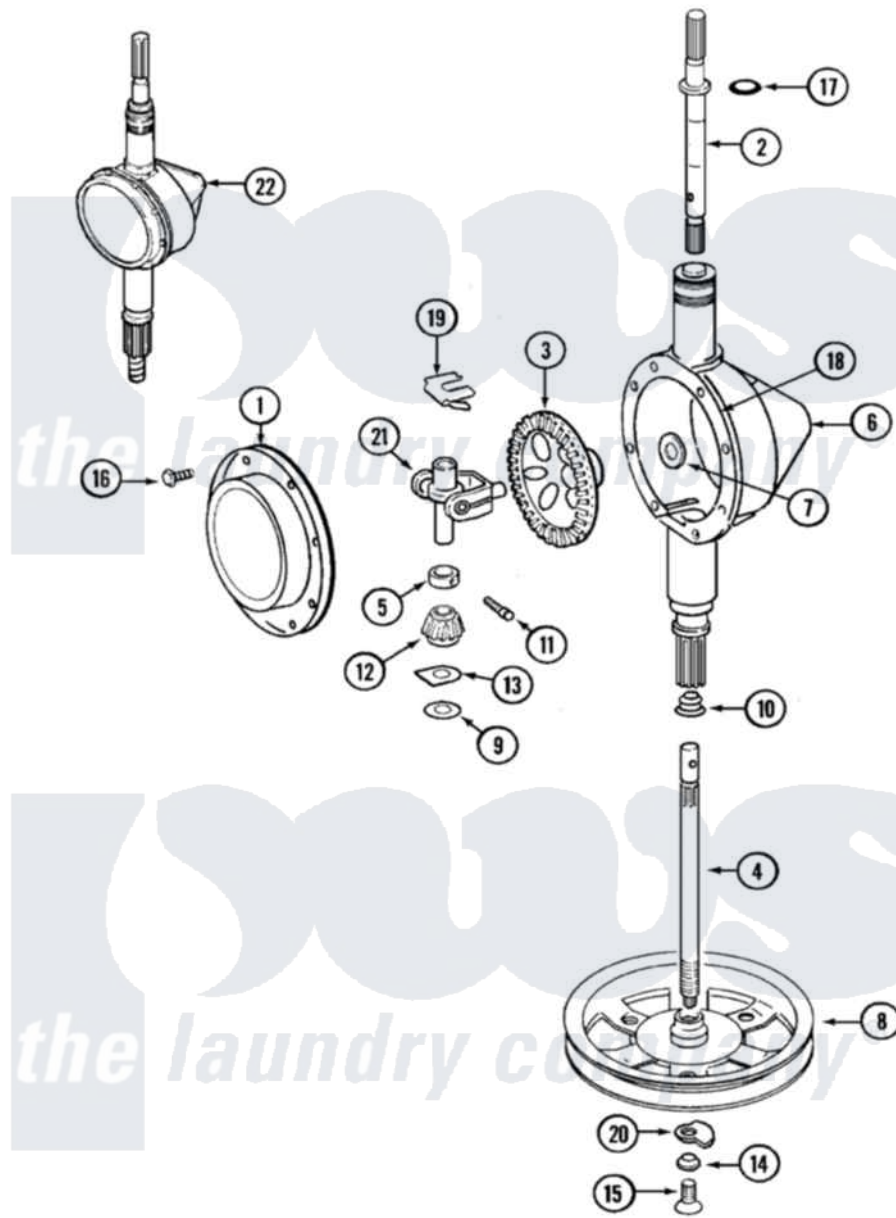

# Maytag LSG9904AAL 13 - TRANSMISSION

Maytag Residential Maytag LSG9904AAL Stacked Washer and Dryer Parts Parts Diagram 13 - TRANSMISSION  
 Click on the part number to view part

Item	Original Part Number	Replaced By	Status	Part Description
1	<a href="#">206628</a>			Cover, Transmission
2	207153	<a href="#">6-2097820</a>		Kit- Shaft
3	206713	<a href="#">6-2067130</a>		Gear- Beve
4	215410	<a href="#">12001450</a>		Ctr Shaft W/Collar Andkeeper- Dp
5	215415		Not Available	COLLAR, LOWER
6	206624	<a href="#">6-2097750</a>		Trans Dee
7	<a href="#">215394</a>			Washer, Bevel Gear
8	211059	<a href="#">6-2301530</a>		Pulley
9	211483	<a href="#">6-2114830</a>		Washer- SP
10	206602	<a href="#">207843</a>		Lip Seal Repair Kit
11	<a href="#">Y206629</a>			Pin, Collar
12	215401	<a href="#">W10221114</a>		Pinion
13	<a href="#">215395</a>			Plate, Clutch
14	211090	<a href="#">22003555</a>		Washer, Stop Lug
15	211375	<a href="#">681582</a>		Screw
				SCREW, TRANSMISSION

16	215417	Not Available	SCREW, TRANSMISSION COVER
17	<a href="#">210690</a>		Seal, Rubber
18	Y058700	<a href="#">675652</a>	Adhesive
19	<a href="#">215581</a>		Spring, Agitator Shaft
20	<a href="#">211089</a>		Lug, Stop Pulley
21	206685	<a href="#">6-2066850</a>	Yoke
22	206707	<a href="#">6-2097750</a>	Trans Dee