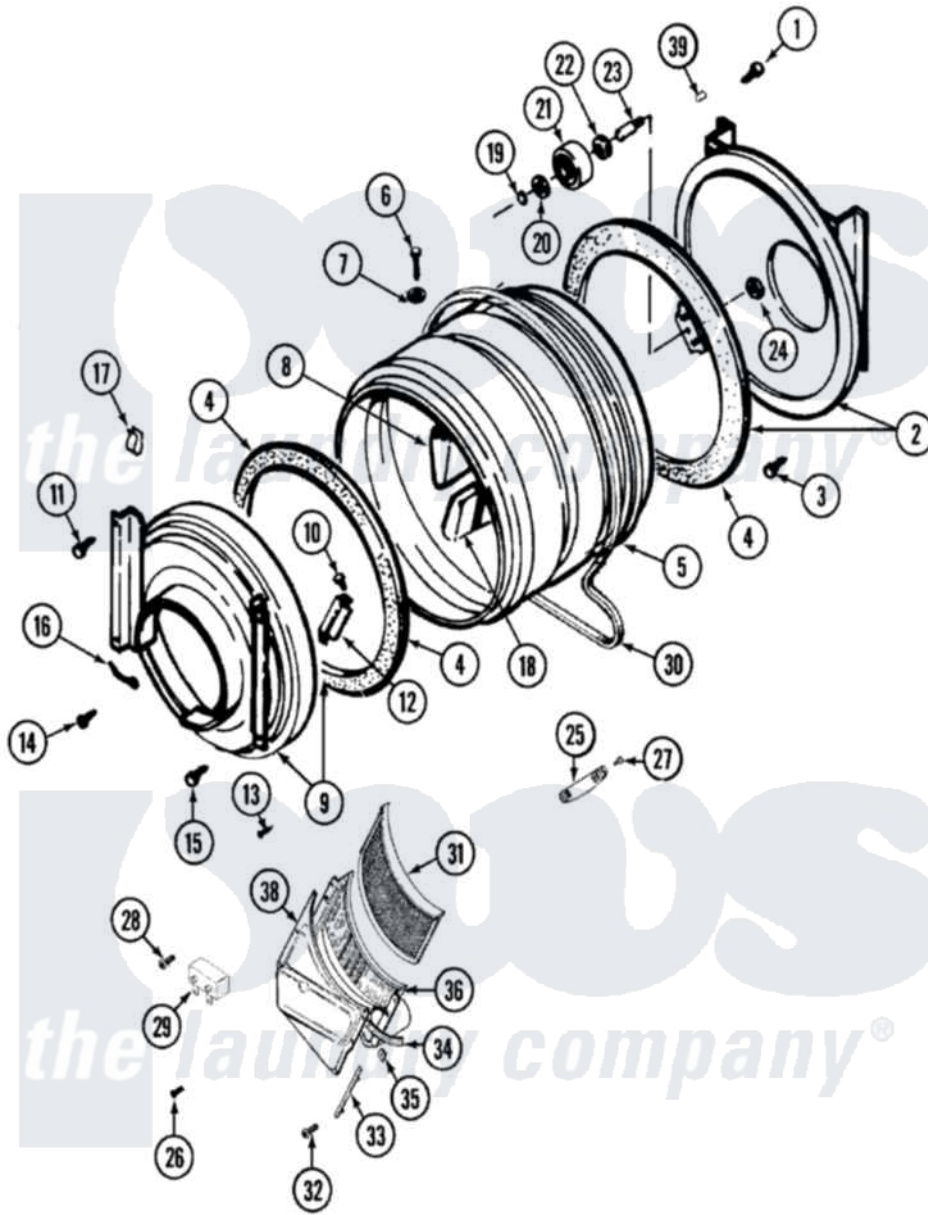

Maytag LSG9904AAL 15 - TUMBLER

Maytag Residential Maytag LSG9904AAL Stacked Washer and Dryer Parts Parts Diagram 15 - TUMBLER
 Click on the part number to view part

Item	Original Part Number	Replaced By	Status	Part Description
1	Y310632	1163839		Screw
2	33001106			Back, Tumbler
3	211294	90767		Screw, 8A X 3/8 HeX Washer Head Tapping
4	314820			Seal, Tumbler
5	33001177			Tumbler
6	Y310759			Screw, Tumbler Baffles
7	314158			Washer, Baffle To Tumbler
8	33001014			Baffle
9	33001107			Front, Tumbler
10	210720			Rivet, Bearing To Tumbler Frnt
11	Y313561			Screw---NA
12	306508			Tumbler Bearing Kit ---W
13	Y314110	33002917		Screw, No.10-16
14	211294	90767		Screw, 8A X 3/8 HeX Washer Head Tapping
15	Y310632	1163839		Screw

16	901220		Ground Wire
17	Y310376		Clip, Door Switch Harness
18	33001013		Baffle
19	410233	9703438	Ring-Retrn
20	312535		Washer, Vault Mounting Brk.
21	Y303373	12001541	Drum Roller/Washer Assembly--W
22	Y313347	312535	Washer, Vault Mounting Brk.
23	Y312948	6-3129480	Shaft- Tumbler
24	312538	33001443	Nut, Hex
25	Y303389	304997	Sensor Assembly With Screws
26	314523		Clip
27	Y251119	3177991	Screw
28	314554	Not Available	SCREW
29	306130		Spark Gap Assembly
30	314774	Y312959	Poly "V" Belt For Tumbler
31	33001003		Screen, Lint
32	Y312961	W10116751	Screw
33	Y313795		Guide For Lint Screen
34	Y313796		Lint Seal
35	315274	488660	Nut, Speed
36	33001006		Duct, Outlet And Grid
37	Y312961	W10116751	Screw
38	314485		Outlet Duct And Grid
39	313915	31-3915	Tech Sheet