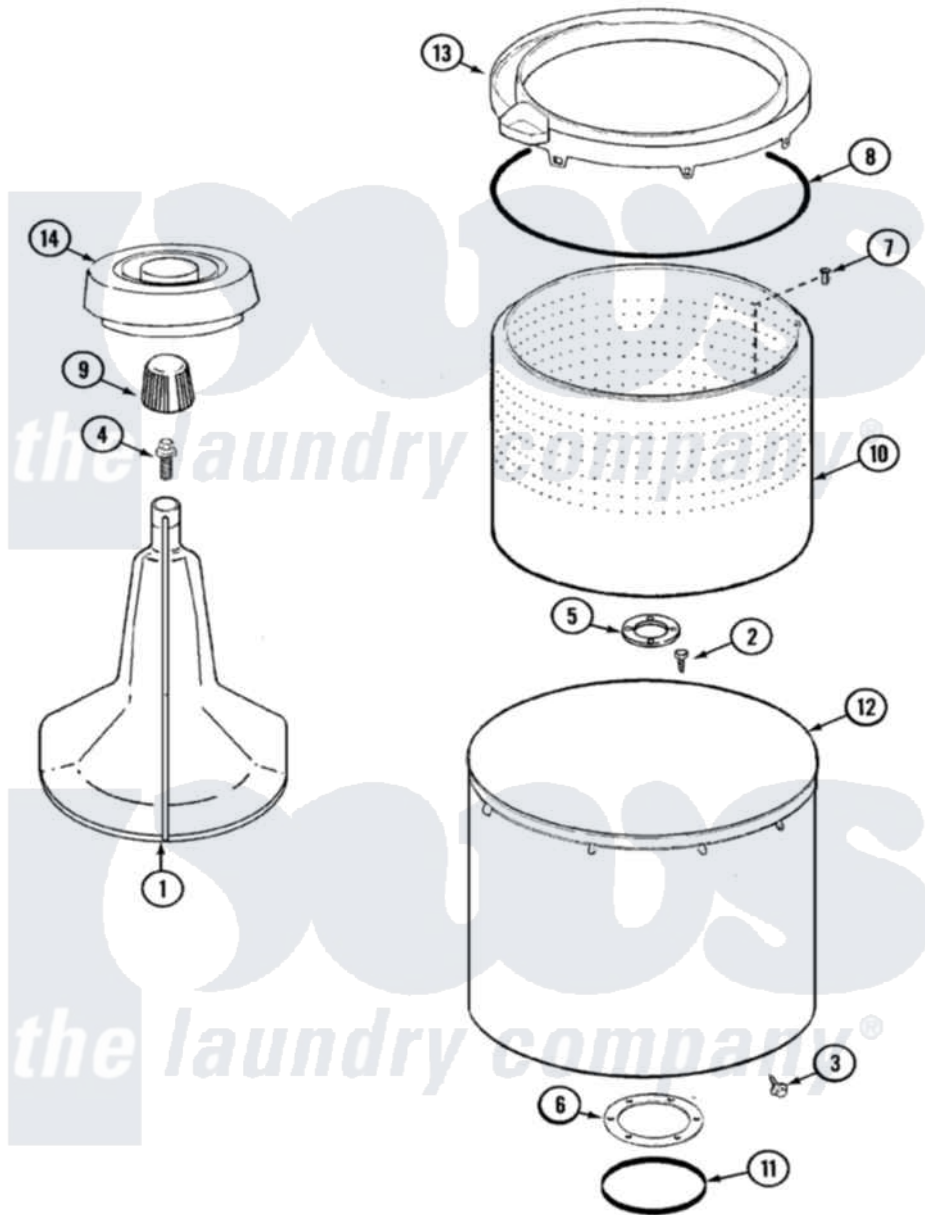

Maytag LWN204KV 06 - TUB

Maytag Residential Maytag LWN204KV Washer Parts Parts Diagram 06 - TUB
 Click on the part number to view part

Item	Original Part Number	Replaced By	Status	Part Description
1	35-3580			Agitator
2	25-7947	21001063		Screw, Shoulder
3	25-7953	22002933		Screw
4	25-7948	W10309247		Screw
5	35-3685			Gasket, Basket To Centerpost
6	35-3686			Gasket, Tub To Housing
7	25-7965	3400504		Screw
8	35-2328			Seal, Tub Top
9	35-2733			Cap, Agitator
10	35-3687		Not Available	BASKET, SPIN
11	35-2978			Seal, Tub/Housing
12	35-3700			Tub Assembly
13	35-3578		Not Available	TOP, TUB
14	35-2550			Dispenser, Rinse