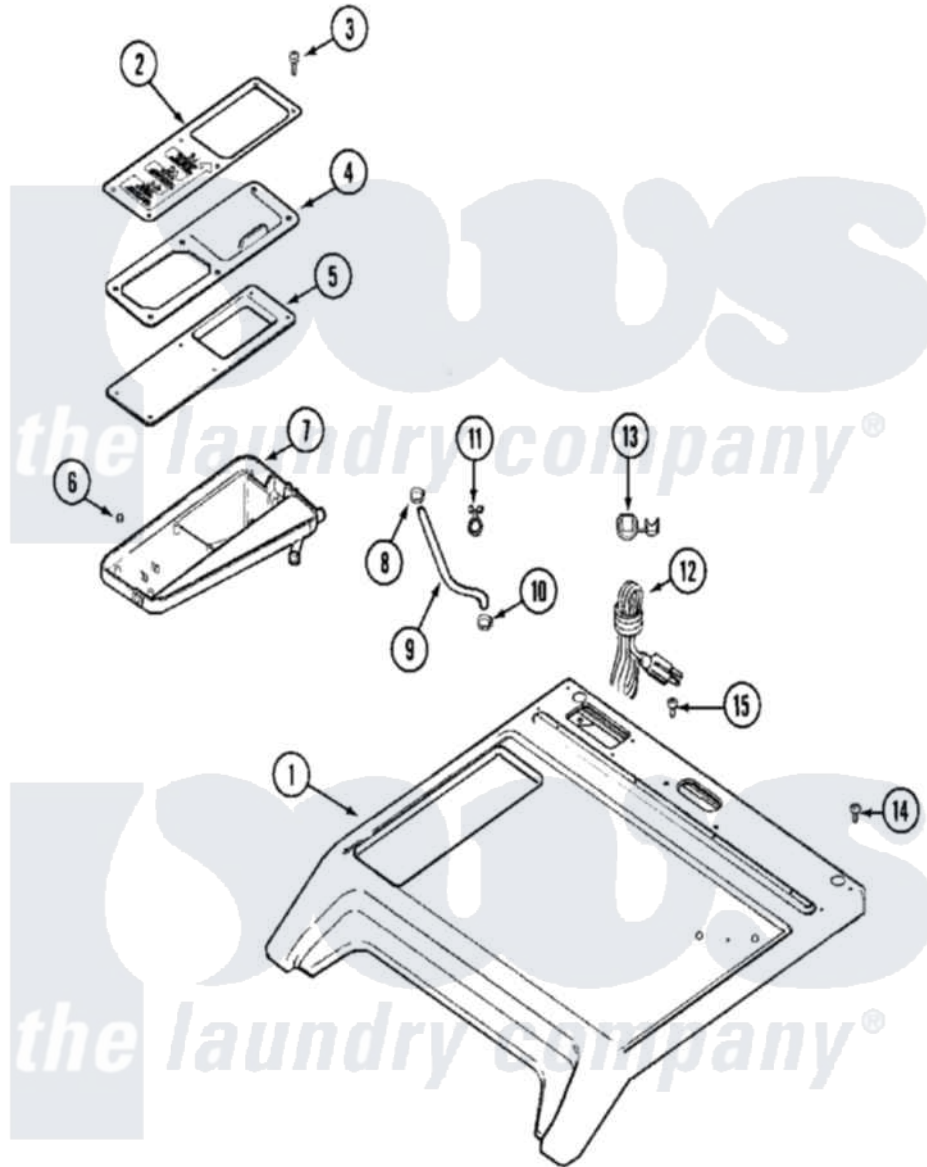

# Maytag MAH14PDAAQ 02 - TOP (MAH14PDAAQ)

Maytag Residential Maytag MAH14PDAAQ Washer Parts Parts Diagram 02 - TOP (MAH14PDAAQ)  
 Click on the part number to view part

Item	Original Part Number	Replaced By	Status	Part Description
001	22002666		Not Available	COVER, TOP (BSQ)
002	<a href="#">22002930</a>			Cover, Comm. Dispenser
003	22002230	<a href="#">400021-1</a>		Screw
004	22002091		Not Available	LID, COMMERCIAL DISPENSER
005	22002074		Not Available	BEZEL, COMMERCIAL
006	<a href="#">22002031</a>			Pin, Bezel
007	22002075		Not Available	DISPENSER BOTTOM, COMMERCIAL
008	22002054	<a href="#">285655</a>		Clamp, Hose
009	<a href="#">22002084</a>			Hose, Shower
010	201011	<a href="#">285655</a>		Clamp, Hose
011	212276	<a href="#">W10116760</a>		Screw
"	22002027	<a href="#">74007164</a>		Lock- Pins
012	22001178	<a href="#">22003062</a>		Cord, Power
013	<a href="#">211881</a>			Grommet, Cord Part Not Used- Gas Models Only