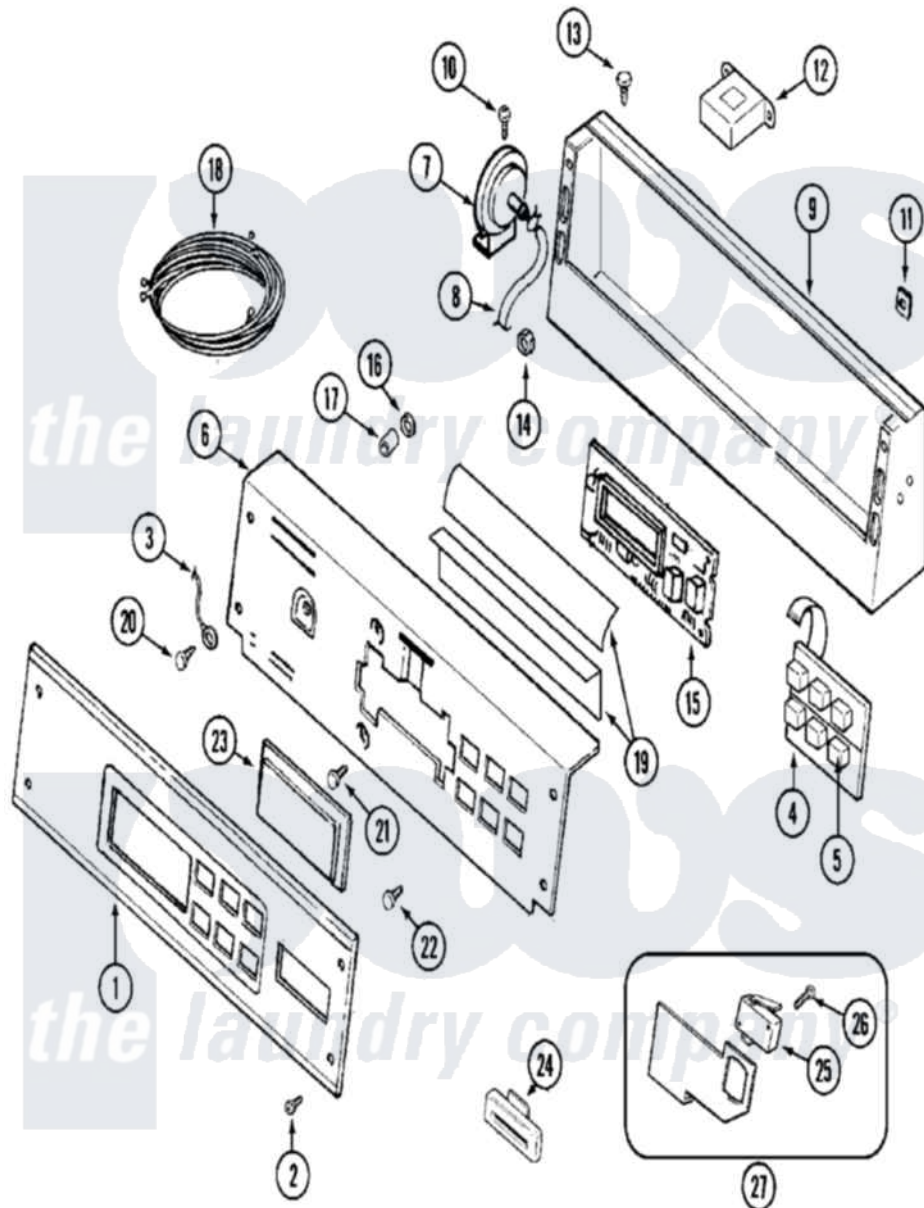

Maytag MAH14PNAWW 01 - CONTROL PANEL

Maytag [Residential Maytag MAH14PNAWW Washer Parts](#) Parts Diagram 01 - CONTROL PANEL
 Click on the part number to view part

Item	Original Part Number	Replaced By	Status	Part Description
001	22002346			Panel, Control
"	22002349	W10116737		Lock
002	215506			Screw, Control Panel Overlay
003	205810			Wire, Ground
004	206808	W10135389		Push Button And Switch Assembly
"	215527	W10140652		Screw, 6-20 X 1/2
005	215517	W10131113		Push Button
006	22002347			Switch Brkt And Back Brkt
"	22003090			Switch And Back Brkt Assembly
007	22002048	22002921		Switch- Pr
"	22002994			Switch, Pressure
008	22002010			Hose, Pressure Switch
"	NLA		Not Available	CLIP, PRESSURE SWITCH HOSE
009	22003101			Console

"	33001957		Console
010	22001996	3370225	Screw
011	215003		Fastener, Panel And Bracket
012	22001960		Transformer
013	211251		Screw, Transformer
014	22001419		Nut, Transformer
015	22002332	22004335	Control Board
016	912077		Locknut, Reader Harness
017	33001204		Stand-Off, Ccontrol Board
018	22002351		Wire Harness, Main
"	22002404		Wire Harness, Main
"	NLA	Not Available	WIRE HARNESS, MAIN----NA
019	22001511	22002954	Deflector, Water
020	211252		Screw, Ground Wire
021	215526		Screw, Circuit Board
022	215527	W10140652	Screw, 6-20 X 1/2
023	22001962	W10131114	Cover, Display
"	33002090		Harness, Service
024	22001976		Bezel
"	33002092	W10133266	Cam-Lock
025	22002367		Switch, Sensor
026	22002368		Screw, Sensor Switch Bracket
027	33002093		Bracket Assembly, Switch