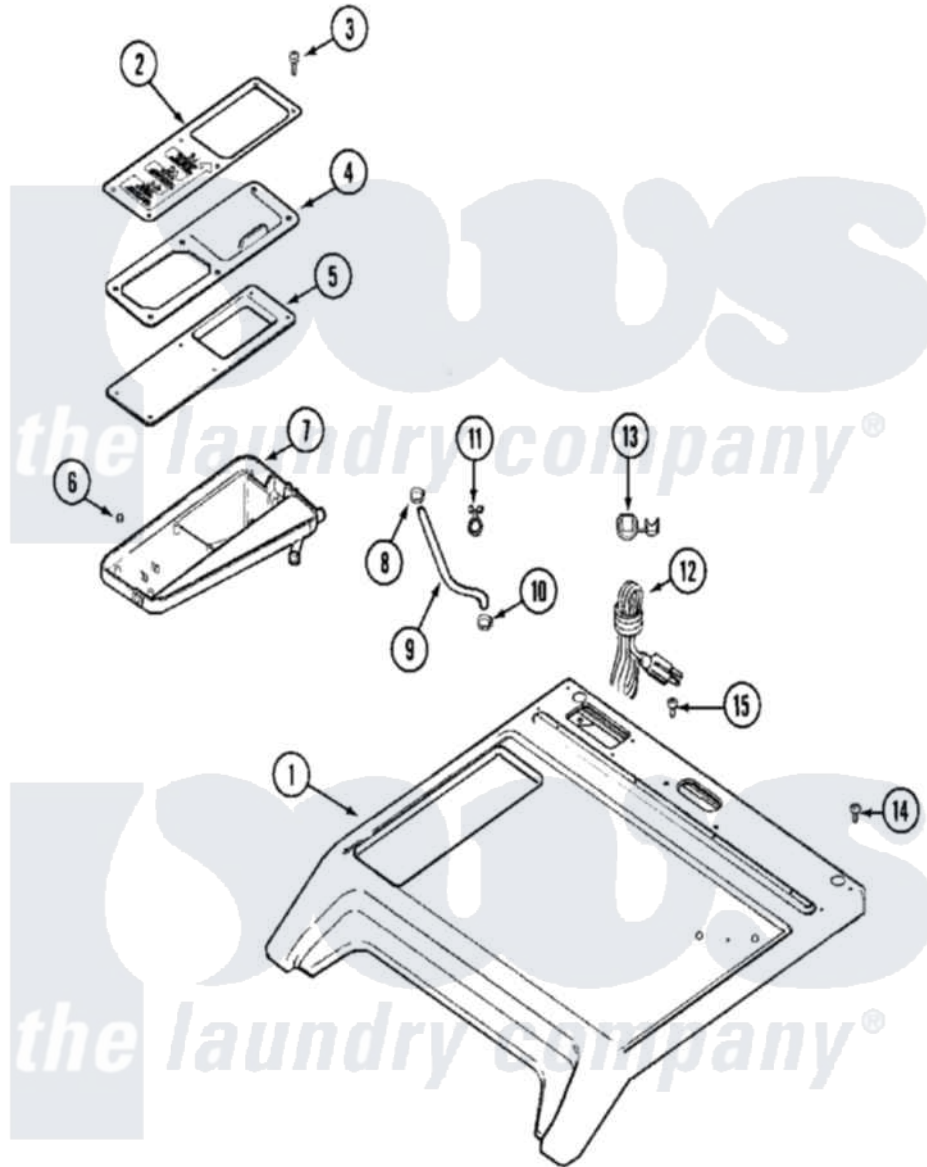

Maytag MAH14PNAWW 02 - TOP

Maytag [Residential Maytag MAH14PNAWW Washer Parts](#) Parts Diagram 02 - TOP
 Click on the part number to view part

Item	Original Part Number	Replaced By	Status	Part Description
001	22002116			Cover, Top
002	22002032		Not Available	COVER, COMM. DISPENSER (WHT)
003	22002230	400021-1		Screw
"	22002350	910309		Washer, Mounting Strap
004	22002091		Not Available	LID, COMMERCIAL DISPENSER
005	22002074		Not Available	BEZEL, COMMERCIAL
006	22002031			Palnut, Bezel
007	22002075		Not Available	DISPENSER BOTTOM, COMMERCIAL
008	22002054	285655		Clamp, Hose
009	22002084			Hose, Shower
010	201011	285655		Clamp, Hose
011	212276	W10116760		Screw
"	22002027	74007164		Lock- Purs
012	22001178	22003062		Cord, Power

013 [211881](#)

Grommet, Cord Part Not Used-
Gas Models Only

014 912365

[3370225](#)

Screw

015 210186

[3370225](#)

Screw