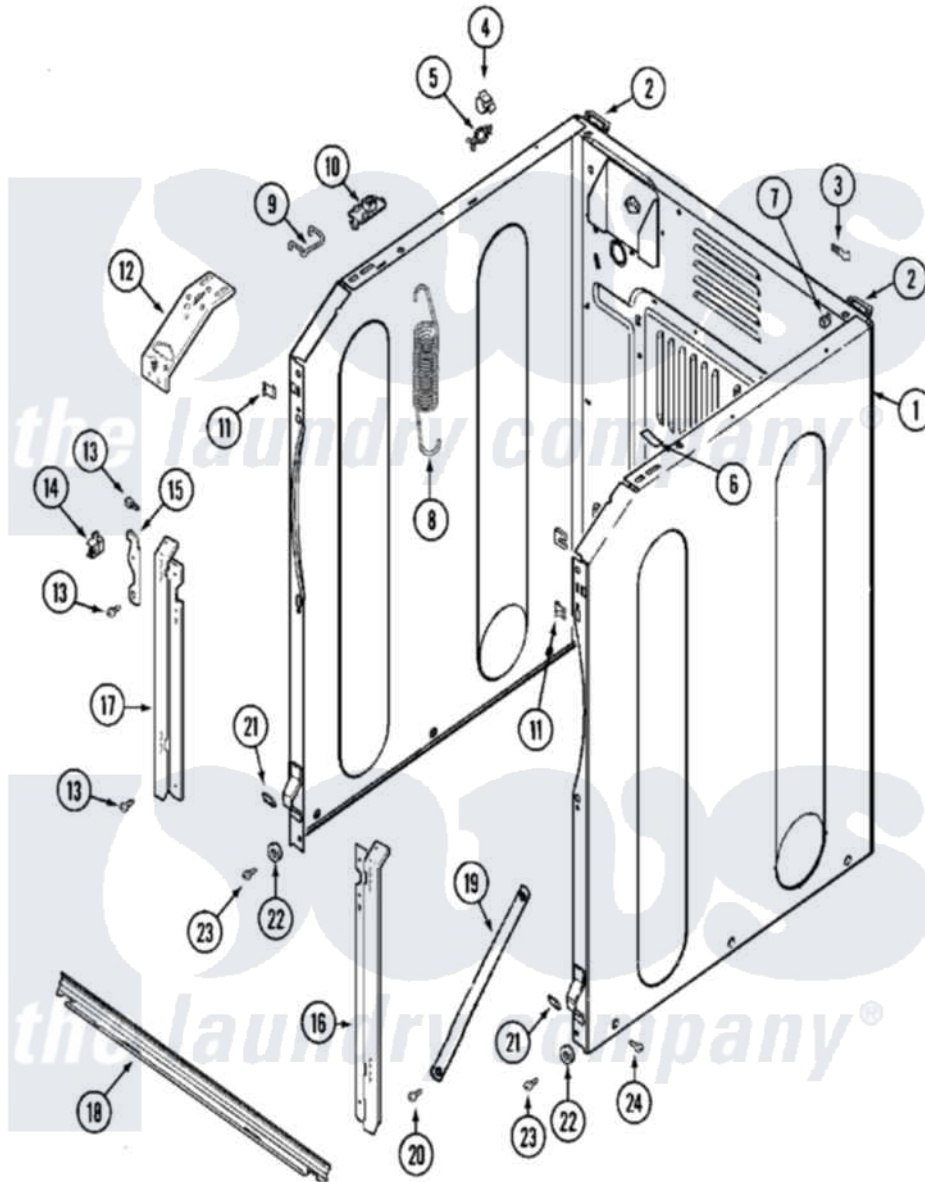

# Maytag MAH14PNAWW 03 - CABINET-FRONT

Maytag Residential Maytag MAH14PNAWW Washer Parts Parts Diagram 03 - CABINET-FRONT  
 Click on the part number to view part

Item	Original Part Number	Replaced By	Status	Part Description
001	22002245	<a href="#">22003639</a>		Cabinet Assembly
"	NLA		Not Available	CABINET (WHT)
002	NLA		Not Available	BRACKET, CABINET HINGE
003	22001996	<a href="#">3370225</a>		Screw
"	<a href="#">22002178</a>			Bracket, Air Dome Hose
"	NLA		Not Available	TIE, WIRE
004	<a href="#">Y310376</a>			Clip, Door Switch Harness
005	315471	<a href="#">22003298</a>		Retainer, Wire
006	<a href="#">33001836</a>			Strap, Top Cover Support
007	310933	<a href="#">33002194</a>		Nut, Speed
008	<a href="#">22002100</a>			Spring
009	22002098	<a href="#">22002297</a>		Support, Spring
010	<a href="#">22001997</a>			Spacer, Top Cover
011	<a href="#">22002049</a>			Clip Note: Clip, Front Panel
012	<a href="#">22002090</a>			Brace, Corner
013	<a href="#">22001995</a>			Screw Note: Screw, Tumbler Front And Shroud

014	<a href="#">22002001</a>		Support, Hinge
015	<a href="#">22002243</a>		Screw, Front Panel And Hinge
"	22002247	<a href="#">33002597</a>	Hook, Security
016	22002034	<a href="#">22003224</a>	Bracket, Shroud
017	22002035	<a href="#">22002985</a>	Bracket, Shroud
018	<a href="#">22001993</a>		Bridge, Shroud Support
019	22002259	<a href="#">22002767</a>	Brace, Cross
020	<a href="#">22001995</a>		Screw Note: Screw, Tumbler Front And Shroud
021	<a href="#">22002239</a>		Clip, Front Panel
022	<a href="#">22002025</a>		Disc, Front Panel Spacer
023	<a href="#">22001995</a>		Screw Note: Screw, Tumbler Front And Shroud
024	<a href="#">213007</a>		Xfor Cabinet See Cabinet, Back