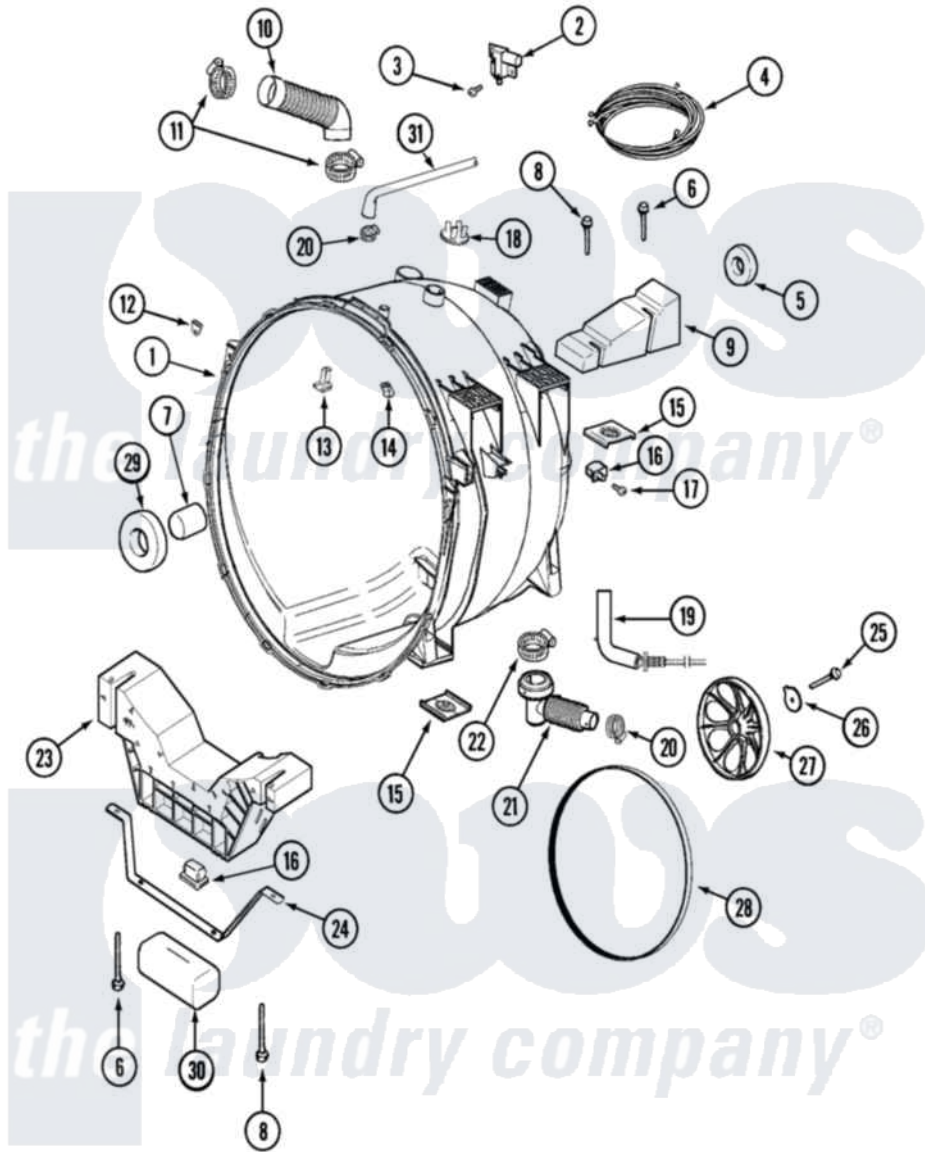

Maytag MAH14PNAWW 07 - OUTER TUB

Maytag [Residential Maytag MAH14PNAWW Washer Parts](#) Parts Diagram 07 - OUTER TUB
 Click on the part number to view part

Item	Original Part Number	Replaced By	Status	Part Description
001	22002154	22004465		Outer Tub Assembly, As Pack
002	22002045	22003302		Switch, Internal Unbalance
003	912615	33002917		Screw, No.10-16
004	22002545			Wire Harness, Displacement
"	22002582			Wire Harness, Displacement
005	Y200720	22003441		Bearing, Rear
006	22003615			Bolt, Double Sems 5-3/8
007	22002935			Spacer, Bearing
008	22003616			Bolt, Double Sems 3-3/8
009	22002102			Weight, Counter Balance
010	22002083			Hose, Injector
011	22002052	616099		Clamp
012	22002103			Clip, U
013	22002004	22004310		Water Deflector
"	22002959	22004310		Water Deflector
014	22002006			Clip, Unbalance Switch Harness

"	22002061	910187	Screw
015	22002065		Nut, Counter Balance
016	22002044		Switch, Tub Displacement
"	33002215		Bracket, Unbalance Switch
017	22002061	910187	Screw
018	202515	596669	Clamp, Manifold
019	22002010		Hose, Pressure Switch
020	22001984	285655	Clamp, Hose
021	22002081	22003262	Hose, Tub To Pump Outlet
022	22002053	696392	Hose Clamp
023	22002302	Not Available	WEIGHT ASSEMBLY (FRT)
024	22002008		Strap
025	22002057	22003937	Screw, Retaining Bolt
026	22002055	22003936	Washer
027	22001998	22002315	Pulley, Spinner
028	22002040	12001788	Kit, Belt And Isolator-W
029	22002934		Bearing, Front
030	22002011	Not Available	CUSHION