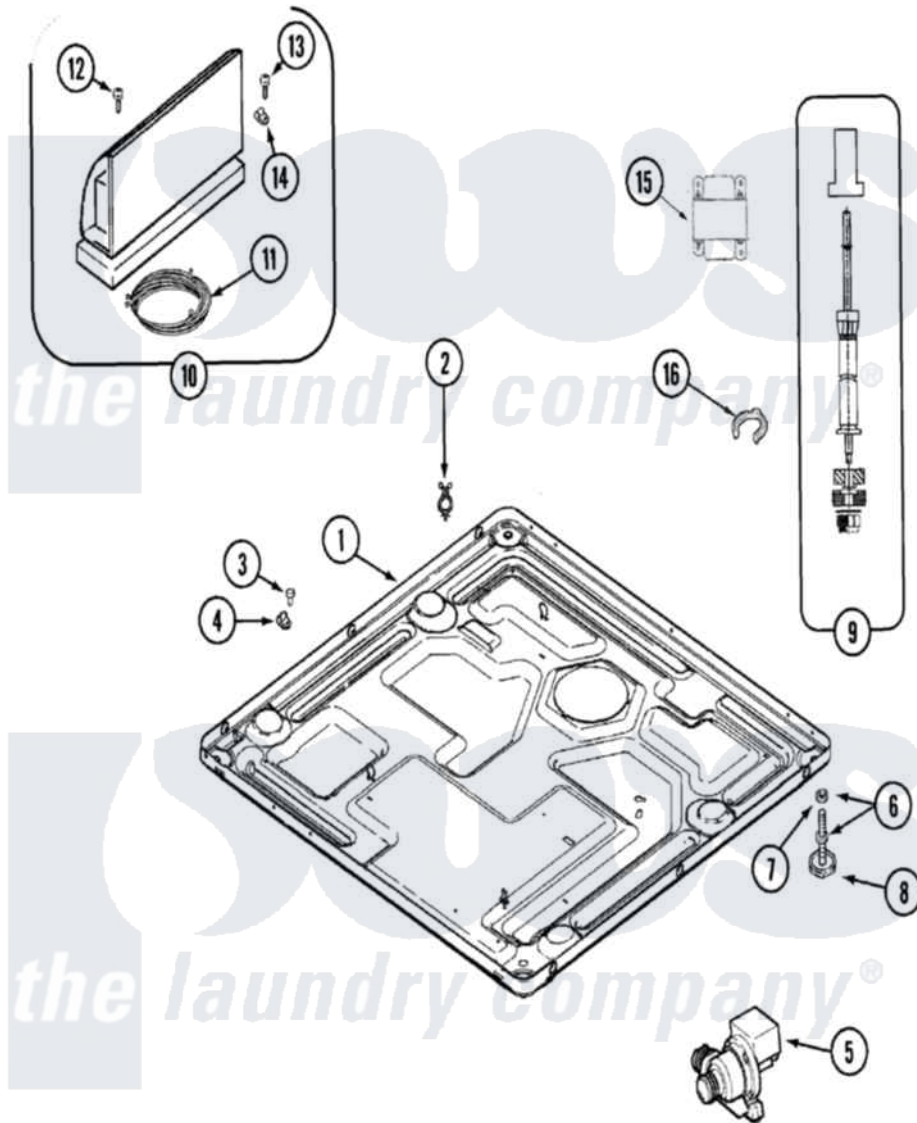

Maytag MAH14PNAWW 09 - BASE

Maytag [Residential Maytag MAH14PNAWW Washer Parts](#) Parts Diagram 09 - BASE
 Click on the part number to view part

Item	Original Part Number	Replaced By	Status	Part Description
001	22002240	22003435		Base, Assembly
002	315471	22003298		Retainer, Wire
003	212276	W10116760		Screw
004	22002014			Clip, Harness To Support
005	22001982	22003059		Pump, Drain
"	22002939	22003059		Pump, Drain
006	22001915	22003544		Adjustable Leg W/Foot And Nut
007	Y052740	62739		Nut, Lock
008	210684			Foot, Adjustable Leg
009	22001988			Strut Assembly-Rear