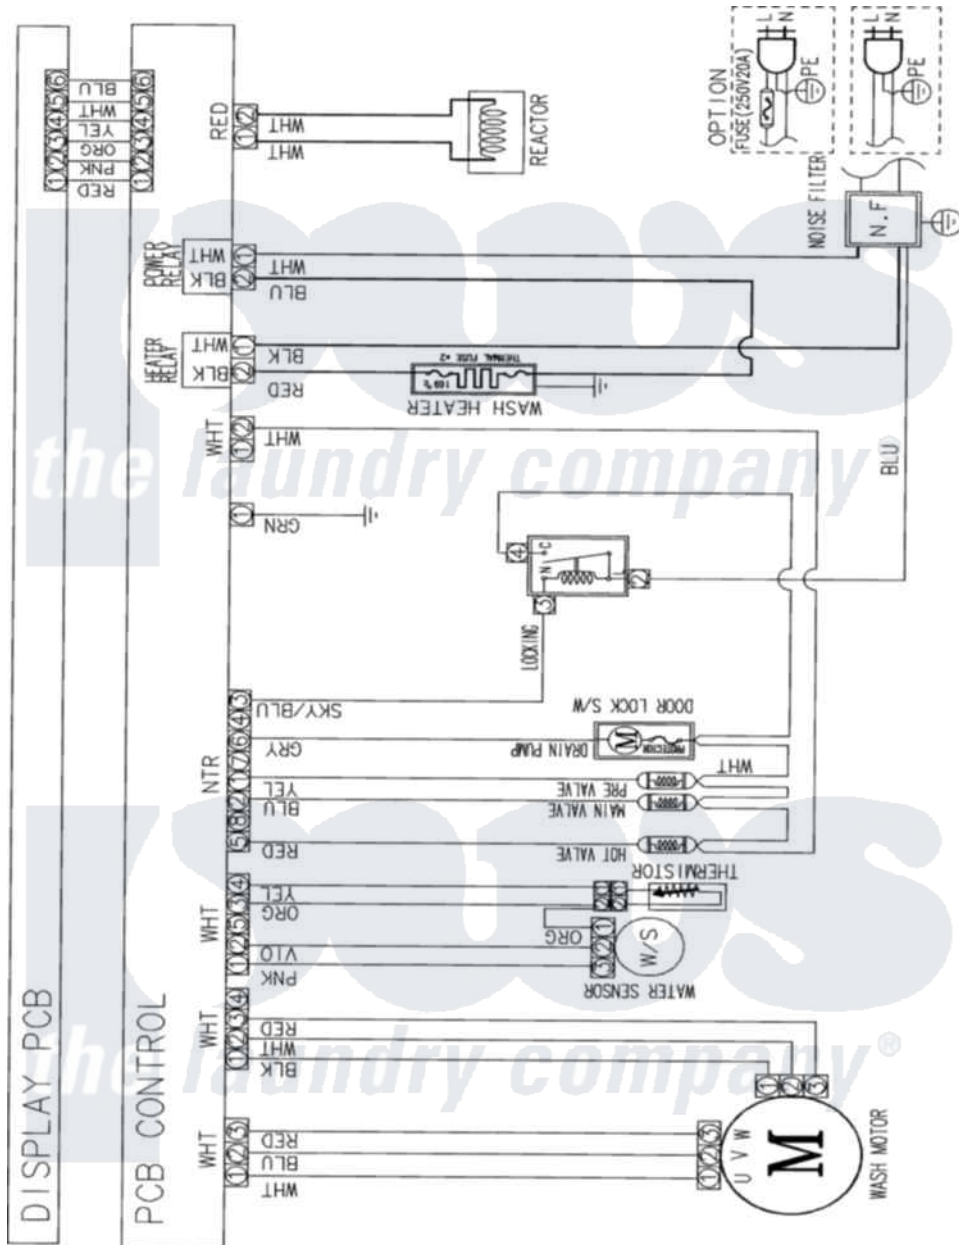

# Maytag MAH2440BGW 05 - WIRING INFORMATION

Maytag Residential Maytag MAH2440BGW Washer Parts Parts Diagram 05 - WIRING INFORMATION  
 Click on the part number to view part

Item	Original Part Number	Replaced By	Status	Part Description
1	15003681		Not Available	ASSY-WIRE DIAPHGRAM