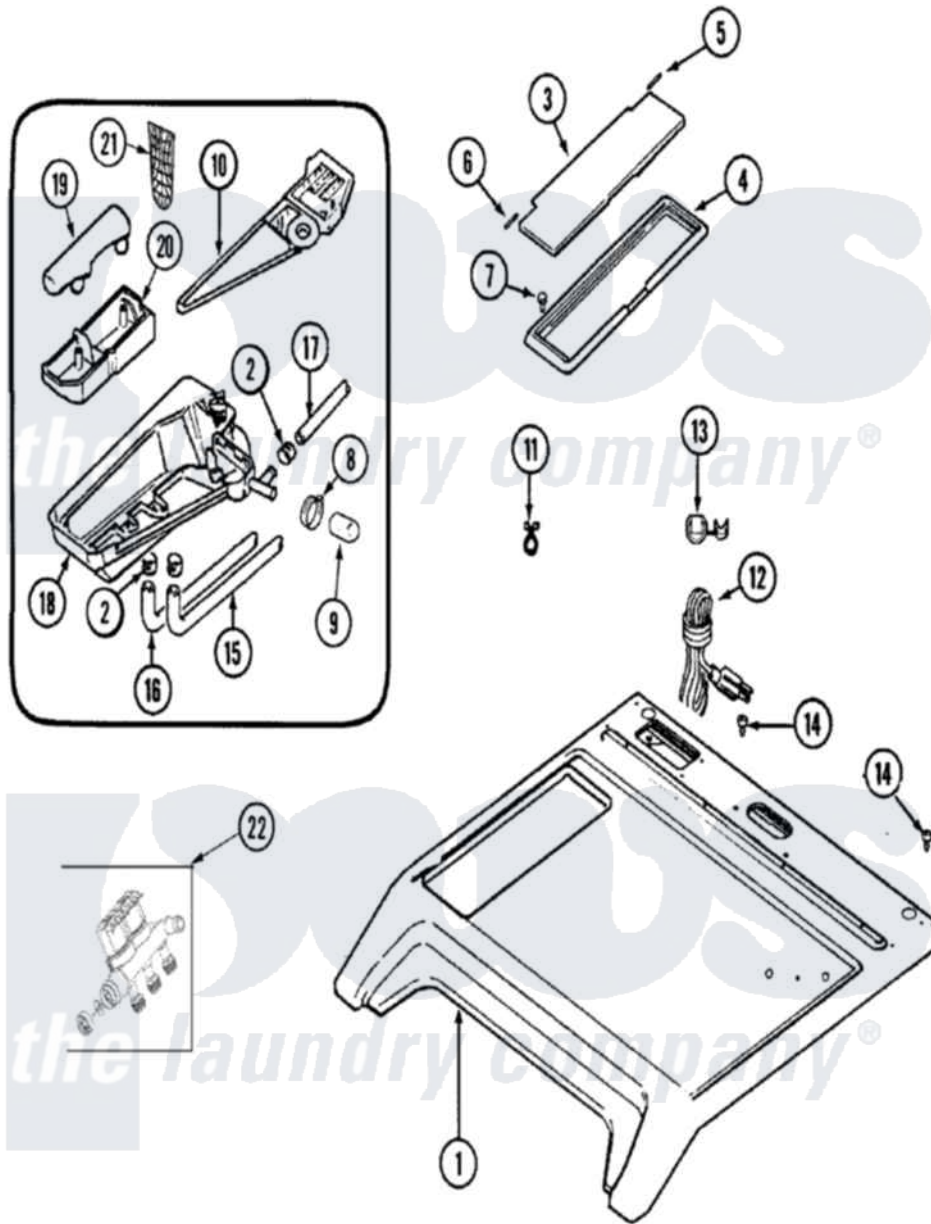

Maytag MAH5500AWQ 03 - TOP

Maytag Residential Maytag MAH5500AWQ Washer Parts Parts Diagram 03 - TOP
 Click on the part number to view part

| Item | Original Part Number | Replaced By | Status | Part Description |
|------|--------------------------|---------------------------|--------|--|
| 1 | 22003584 | 22004180 | | Cover, Top |
| 2 | 205161 | 489503 | | Clamp |
| 5 | Y912678 | 6-912678 | | Pin- Hinge |
| 6 | Y912679 | | | Pin, Hinge |
| 7 | 22003681 | 22003263 | | Screw, Sump Cap |
| " | 22002060 | 400021-1 | | Screw |
| 8 | 22001984 | 285655 | | Clamp, Hose |
| 9 | 22002796 | | | Cap |
| 10 | 22002555 | | | Flume, Dispenser |
| " | 22003322 | | | Top, Dispenser |
| 11 | 212276 | W10116760 | | Screw |
| " | 22002027 | 74007164 | | Lock- Purs |
| 12 | 22001178 | 22003062 | | Cord, Power |
| 13 | 211881 | | | Grommet, Cord Part Not Used- Gas Models Only |
| 14 | 912365 | 3370225 | | Screw |
| 15 | 22002551 | | | Hose, Bleach |

| | | | |
|----|--------------------------|--------------------------|--------------------------------|
| 16 | 22002552 | | Hose, Fabric Softener---NA |
| 17 | 22002553 | | Hose, Detergent |
| " | 22003457 | | Hose, Detergent |
| 18 | 22002554 | 12001558 | Dispenser Bottom With 4 Clamps |
| " | 22003320 | | Bottom, Dispenser Assembly |
| 19 | 22002266 | | Cap, Siphon |
| 20 | 22002265 | | Cup, Siphon |
| 21 | 22003321 | | Grid, Dispenser |
| 22 | 22003846 | 12001930 | Dispenser Valve Assembly Kit |
| 23 | 12001927 | Not Available | 3 TUBE UP-DATE KIT W/.69 CAP |