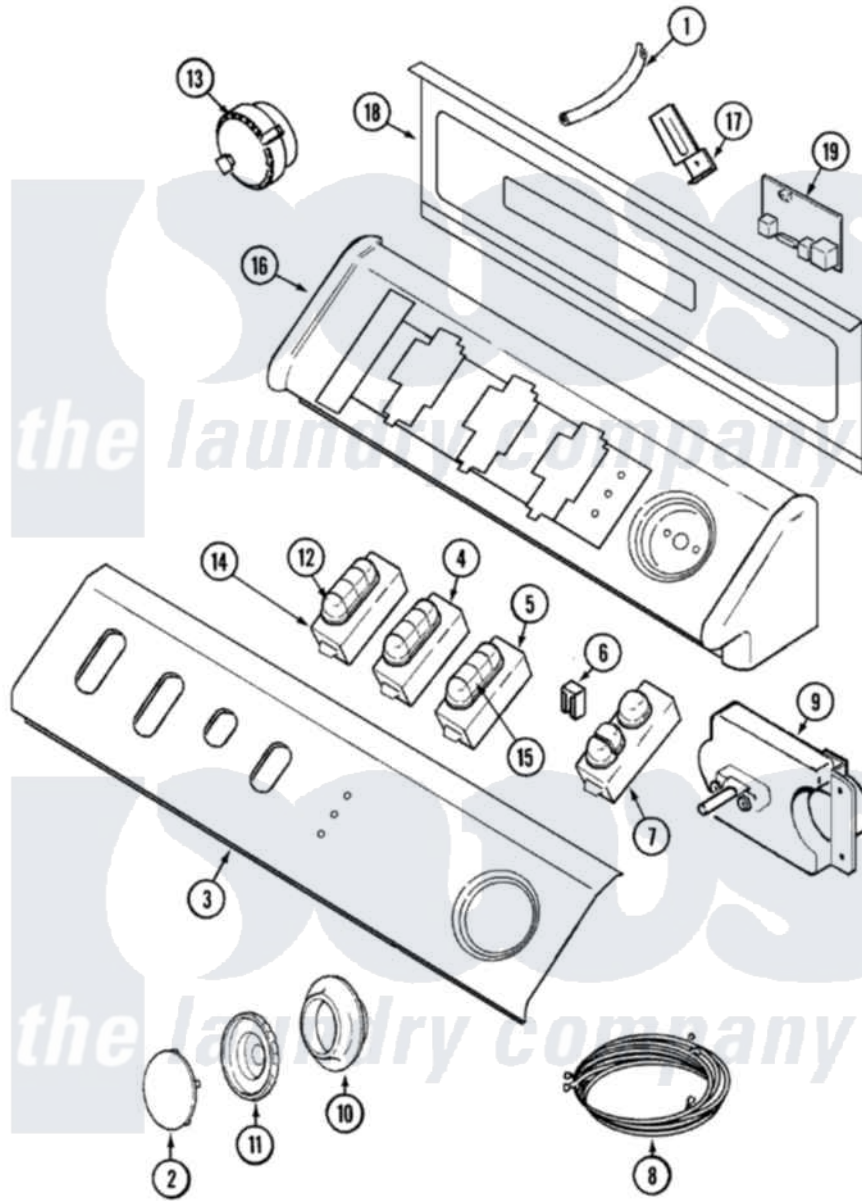

Maytag MAH5500AWW 04 - CONTROL PANEL

Maytag [Residential Maytag MAH5500AWW Washer Parts](#) Parts Diagram 04 - CONTROL PANEL
 Click on the part number to view part

Item	Original Part Number	Replaced By	Status	Part Description
1	22002010			Hose, Pressure Switch
2	22001664			Timer Knob Insert/Cap
3	22003807			Medallion, Console
"	22003806			Medallion, Console
"	22003010			Panel, Control
4	22002268			Switch, 4 Position
5	22002278	22002874		Switch- OP
6	903115			Lock Light
"	22002281			Indicator Light
"	22001948			Lens, Indicator Light
7	22003012	22003013		Button, Push To Start
"	22002787			Switch, Start/Stop
8	22003287			Harness, Main Wire
"	22003014			Harness, Main Wire
9	22002867			Timer
"	22001662	8534058		Screw

10	22002282		Bezel, Timer Dial
11	22001659		Timer Knob - Grey
12	22001788		Button, Switch
13	22002994		Switch, Pressure
14	22002270		Switch, Fabric
15	22001789		Button, Switch
16	33002286	Not Available	CONSOLE (WHT)
17	22002345	Not Available	TIE, WIRE
"	22001996	3370225	Screw
"	22002178		Bracket, Air Dome Hose
18	22001996	3370225	Screw
"	Y22002339	8534058	Screw
"	33001806	Not Available	BACK, CONSOLE PANEL
19	22002284		Bracket
"	22002788	22002989	Board, Control
20	2201907		Manual, Use And Care
"	22003419		Manual, Use And Care
"	22003484	Not Available	SCRIPT, U & C VIDEO (SPN)
"	22003485		Script, U And C Video
"	16008373	Not Available	MANUAL, SERVICE-NO REFUND
21	22002899		Video, U And C
"	22002304	22003485	Script, U And C Video