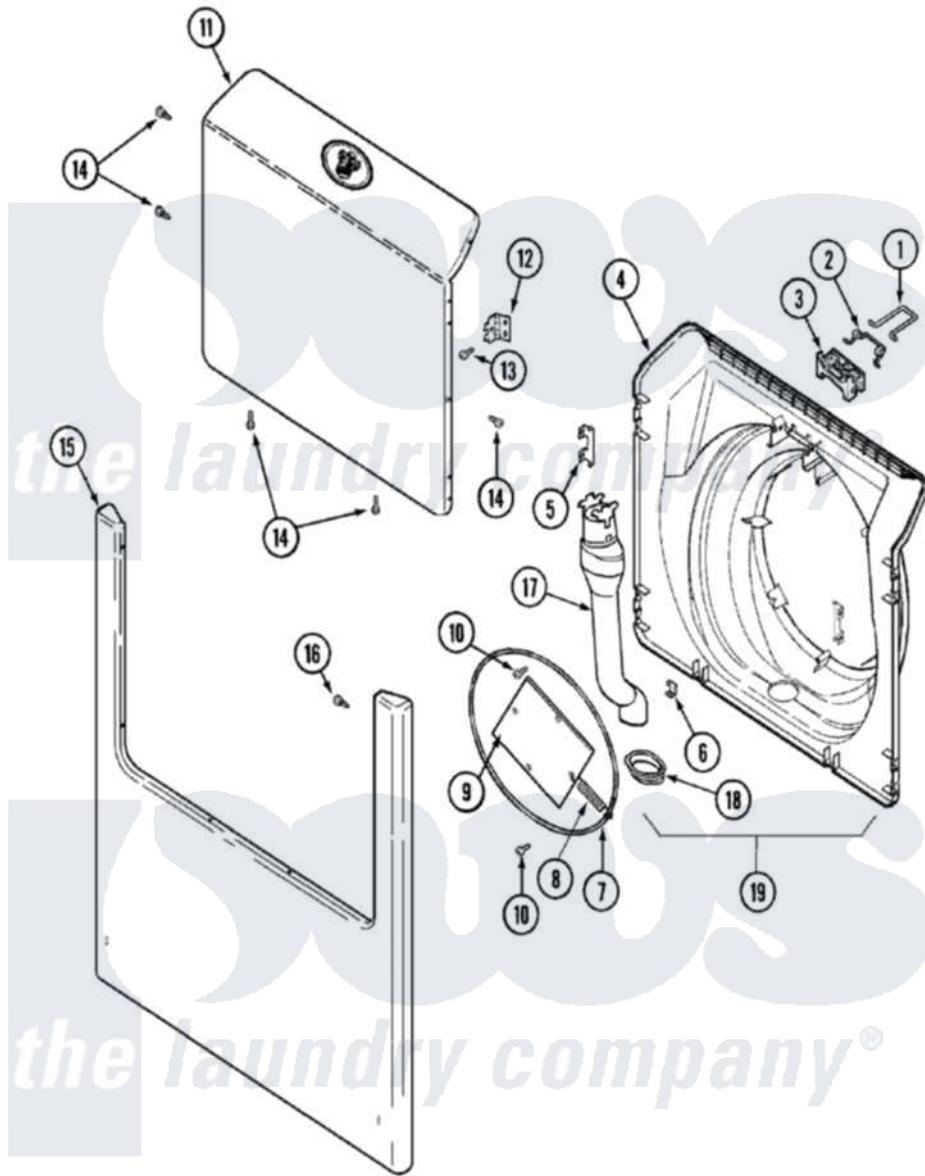

Maytag MAH5500AWW 05 - DOOR & FRONT PANEL

Maytag Residential Maytag MAH5500AWW Washer Parts Parts Diagram 05 - DOOR & FRONT PANEL
 Click on the part number to view part

Item	Original Part Number	Replaced By	Status	Part Description
1	22002002	22003222		Hoop, Lock
2	22002003			Spring, Latch
3	22002168			Support, Lock Hoop
4	22003076	22003083		Liner, Door Assembly W/Vent
"	22002539	22003083		Liner, Door Assembly W/Vent
"	22002443			Label, Safety
5	22002038			Clip, Door
6	22002039			Clip, Door
7	22002104			Frame, Wire
8	22002356			Spring, Plate
9	22002094			Frame, Wire
10	22002007			Screw, Wire Frame
11	22002260			Panel, Door
"	22001817			Sheet, Sound Damper
12	22002000	22002798		Hinge, Door
"	22002095	12001994		Cover

13	22002062	98006631	Screw
14	22002063		Screw No.8-18AB Wafer Head
15	22002305	22003512	Insulation, Cabinet
"	22002239		Clip, Front Panel
"	22002241	22002836	Panel, Front
"	22001995		Screw Note: Screw, Tumbler Front And Shroud
16	22002012		Screw, Hinge Note: Screw, Hinge Bracket
"	22002244		Clip, Grounding
17	22002990	22003850	Vent Tube Assembly
18	22003075		Grommet, Vent Tube
19	22003083		Liner, Door Assembly W/Vent
20	22003908		Vapor Barrier