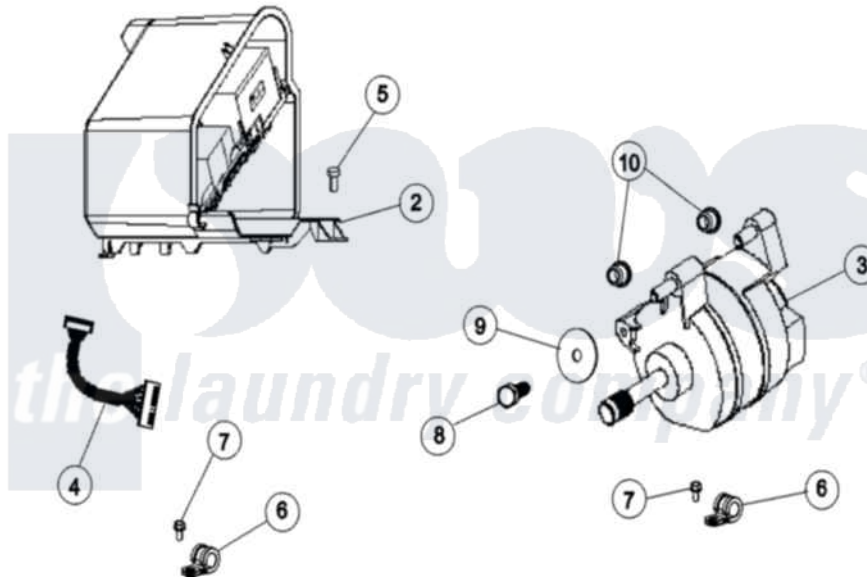

Maytag MAH5500AWW 07 - MOTOR & MOTOR CONTROL

1 USE FOR ITEM 2 PRIOR TO SERIES 88

ITEM 1 - KIT CONTAINS:

Maytag Residential Maytag MAH5500AWW Washer Parts Parts Diagram 07 - MOTOR & MOTOR CONTROL
Click on the part number to view part

Item	Original Part Number	Replaced By	Status	Part Description
1	12002039			Neptune Motor Conversion Kit
2	12002039			Neptune Motor Conversion Kit
"	22004046			Control Assembly, Motor
3	22003856			Motor, Variable Speed
"	22003442	12002039		Neptune Motor Conversion Kit
4	22004047	22004212		Motor Harness
"	22002471			Wire Harness, Motor Control
5	212276	W10116760		Screw
6	22002173	22002014		Clip, Harness To Support
7	Y310632	1163839		Screw
8	22003686			Bolt, Motor
"	22002058	22003599		Bolt- Moto
9	22002086	22002320		Washer, Belt Tension Bolt
10	22002082	22003329		Isolator, Motor