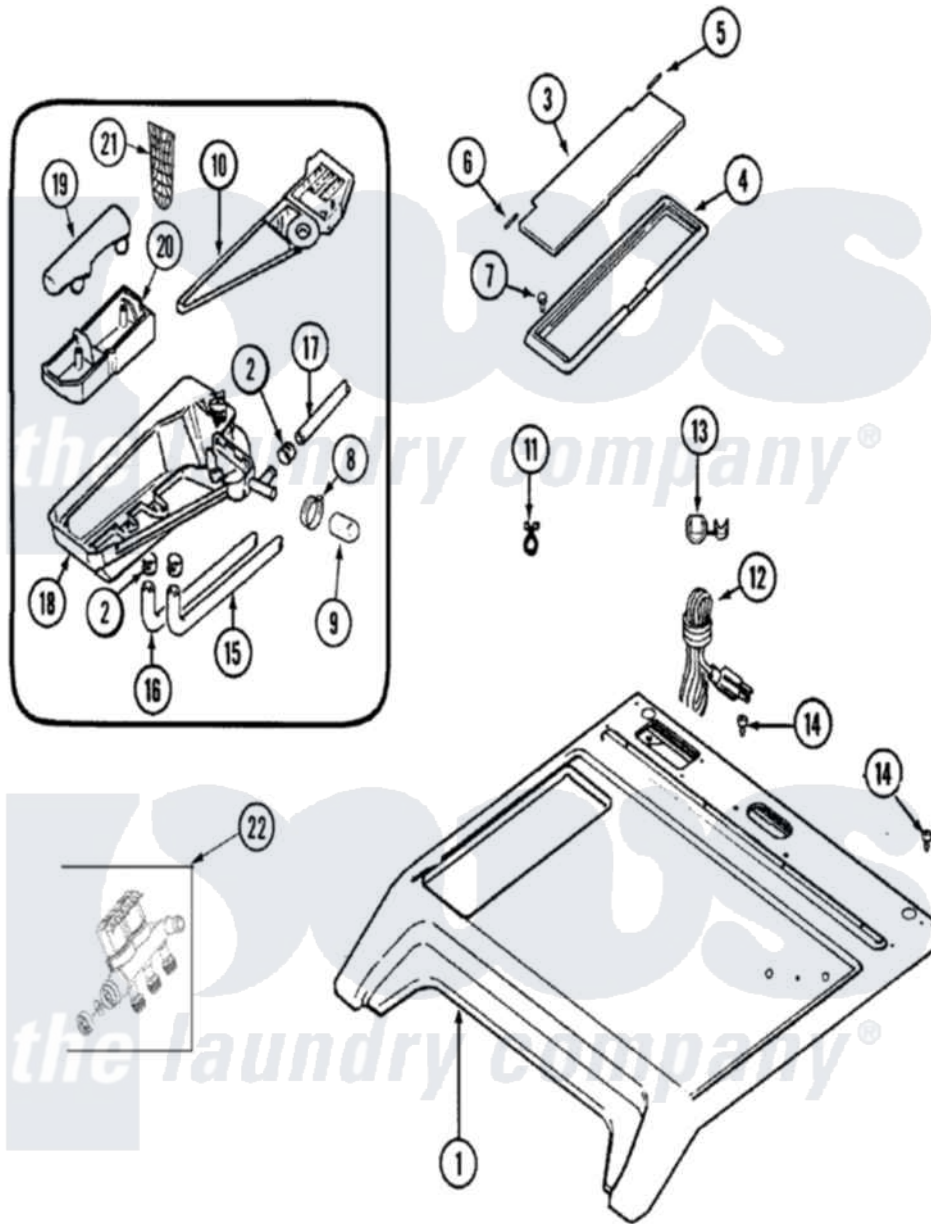

Maytag MAH5500AWW 10 - TOP

Maytag [Residential Maytag MAH5500AWW Washer Parts](#) Parts Diagram 10 - TOP
 Click on the part number to view part

Item	Original Part Number	Replaced By	Status	Part Description
1	22002116			Cover, Top
"	22003584	22004180		Cover, Top
2	205161	489503		Clamp
3	22002288	22004481		Lid, Dispenser
4	22002290			Bezel, Dispenser
5	Y912678	6-912678		Pin- Hinge
6	Y912679			Pin, Hinge
7	22002060	400021-1		Screw
"	22003681	22003263		Screw, Sump Cap
8	22001984	285655		Clamp, Hose
9	22002796			Cap
10	22002555			Flume, Dispenser
"	22003322			Top, Dispenser
11	22002027	74007164		Lock- Purs
"	212276	W10116760		Screw
12	22001178	22003062		Cord, Power

13	211881		Grommet, Cord Part Not Used- Gas Models Only
14	912365	3370225	Screw
15	22002551		Hose, Bleach
16	22002552		Hose, Fabric Softener----NA
17	22002553		Hose, Detergent
"	22003457		Hose, Detergent
18	22002554	12001558	Dispenser Bottom With 4 Clamps
"	22003320		Bottom, Dispenser Assembly
19	22002266		Cap, Siphon
20	22002265		Cup, Siphon
21	22003321		Grid, Dispenser
22	22003846	12001930	Dispenser Valve Assembly Kit
23	12001927		Not Available 3 TUBE UP-DATE KIT W/.69 CAP