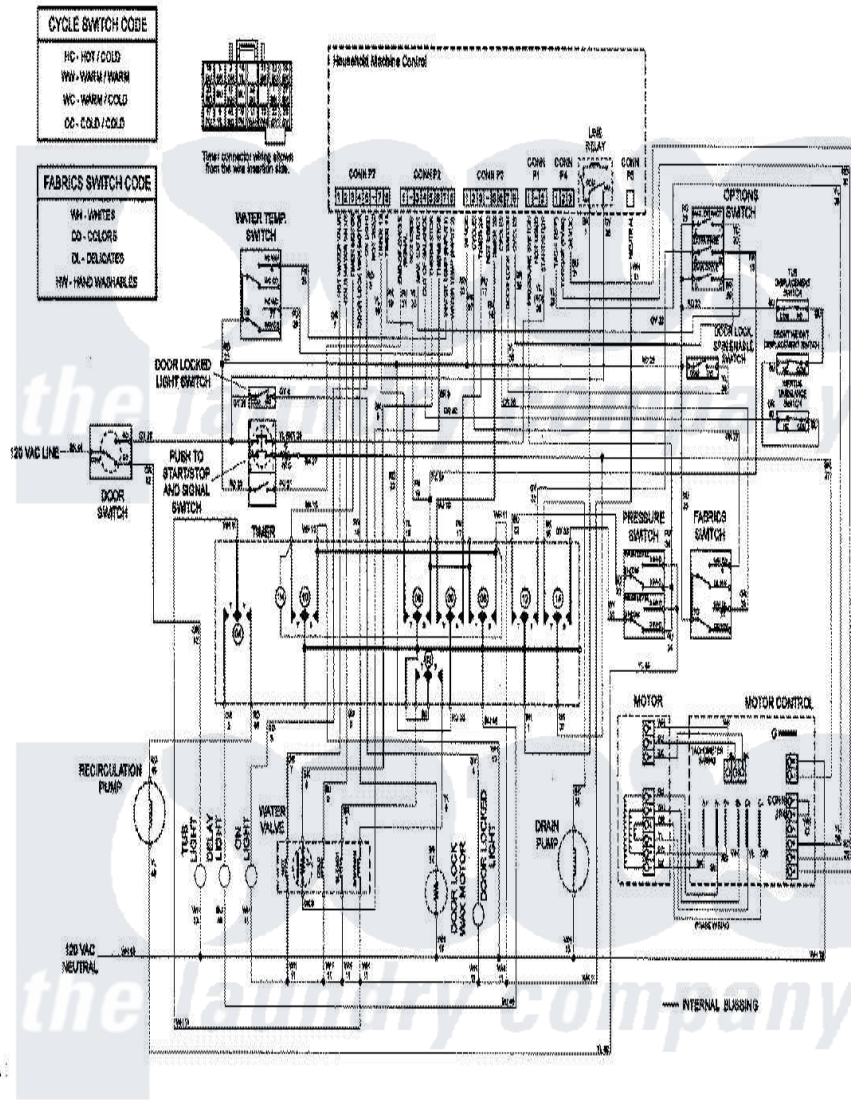

Maytag MAH5500AWW 12 - WIRING INFORMATION (SERIES 45)

Maytag [Residential Maytag MAH5500AWW Washer Parts](#) Parts Diagram 12 - WIRING INFORMATION (SERIES 45)

[Click on the part number to view part](#)

Item	Original Part Number	Replaced By	Status	Part Description
NI	15002725		Not Available	WIRING INFORMATION