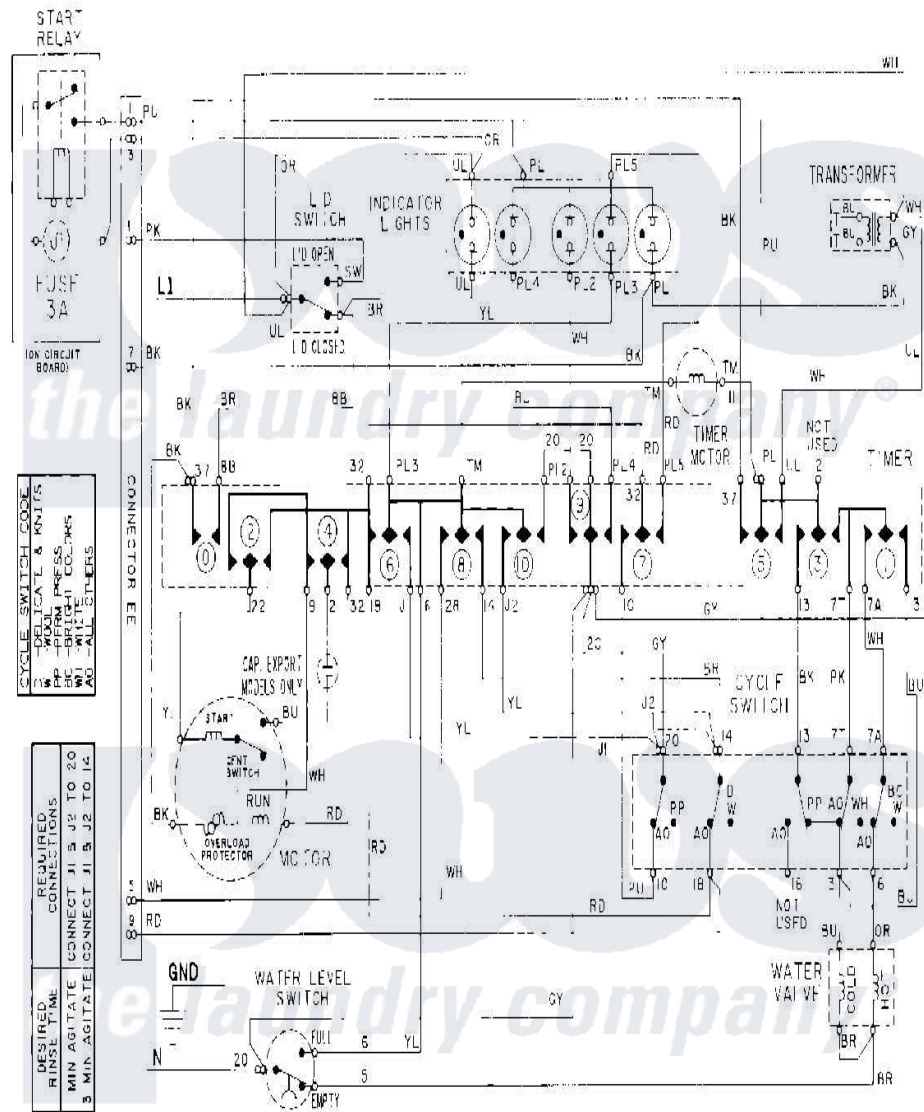

# Maytag MAT10DAAW 10 - WIRING INFORMATION

Maytag Residential Maytag MAT10DAAW Washer Parts Parts Diagram 10 - WIRING INFORMATION  
 Click on the part number to view part

Item	Original Part Number	Replaced By	Status	Part Description
001	NLA		Not Available	WIRING INFORMATION