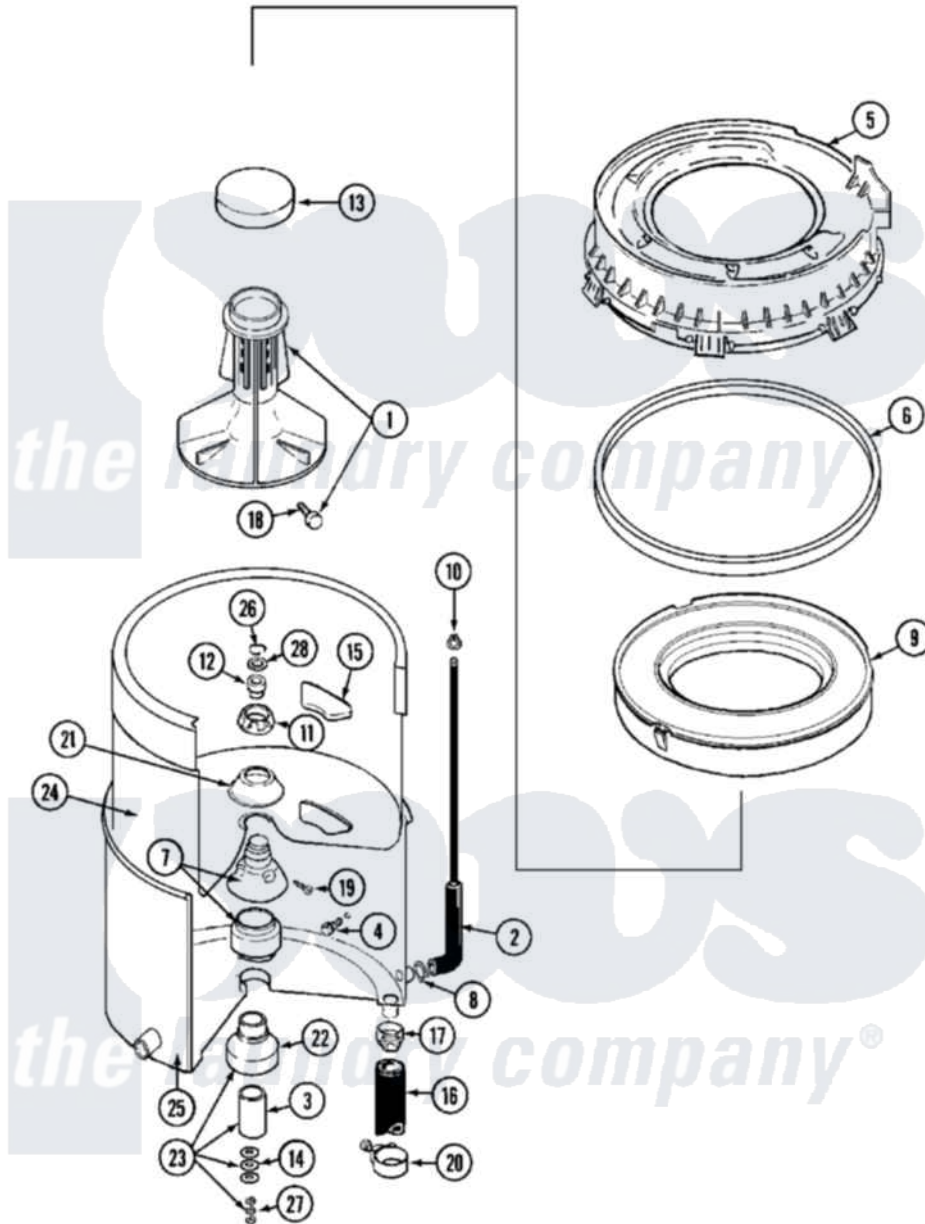

Maytag MAT10DAABW 05 - TUB

Maytag Residential Maytag MAT10DAABW Washer Parts Parts Diagram 05 - TUB
 Click on the part number to view part

Item	Original Part Number	Replaced By	Status	Part Description
001	208543			Agitator
002	212942	22001619		Tube, Water Level Switch
003	211130			Bearing Liner, Tub Bearing
004	200744	W10175939		Bolt
"	205254	W10175938		Bolt
005	22001299			Tub Cover And Gasket Assembly
006	Y22001201	22001007		Gasket, Cover To Tub
007	204012	6-2095720		Mounting S
008	211641			Clamp, 1-1/16"
009	22001142			Ring, Balance
010	410296	596669		Clamp, Manifold
011	211047	6-2110472		Nut- Clamp
012	Y0A4298	6-0A57420		Seal- Agitator
013	215532			Cap, Agitator
014	211100			Washer, Outer Tub
015	215980			Plug, Filter Hole

016	Y212989		Hose, Outer Tub To Pump
017	201011	285655	Clamp, Hose
018	206478	Not Available	SCREW & WASHER FOR AGITATOR
019	211618	22001423	Set Screw, Mounting Stem
020	202574	3367052	Clamp, Hose
021	211210		Washer, Clamping Nut
022	200824	6-2040130	Tub Bearin
023	204013	6-2040130	Tub Bearin
024	22001141	Y2201881	Tub, Inner Short White SP
025	22001115	22003312	Tub, Outer
026	Y015667		Retaining Ring
027	Y054867		Washer, Lock
028	Y015666		Washer, Retaining -