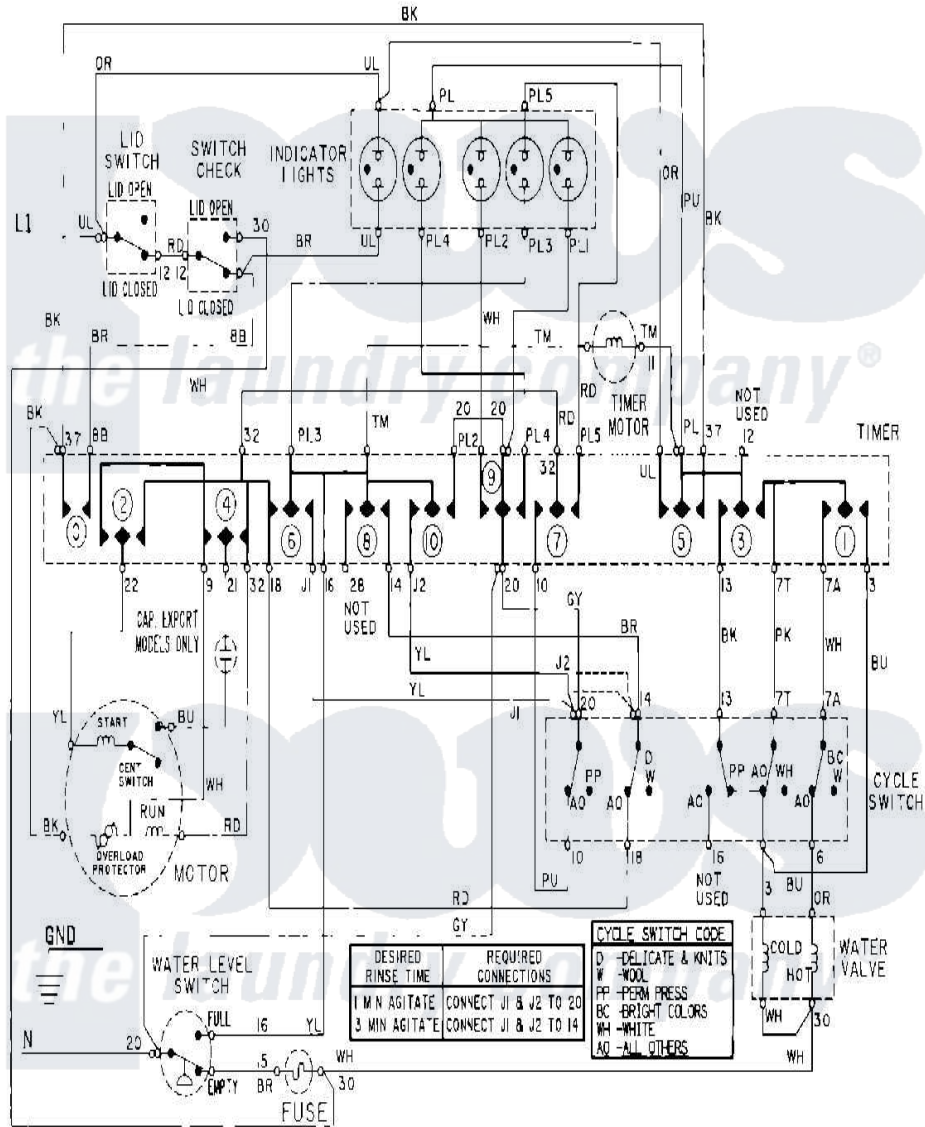

Maytag MAT12CSAAL 08 - WIRING INFORMATION

Maytag Residential Maytag MAT12CSAAL Washer Parts Diagram 08 - WIRING INFORMATION
 Click on the part number to view part

Item	Original Part Number	Replaced By	Status	Part Description
001	NLA		Not Available	WIRING INFORMATION
"	NLA		Not Available	WIRING INFORMATION