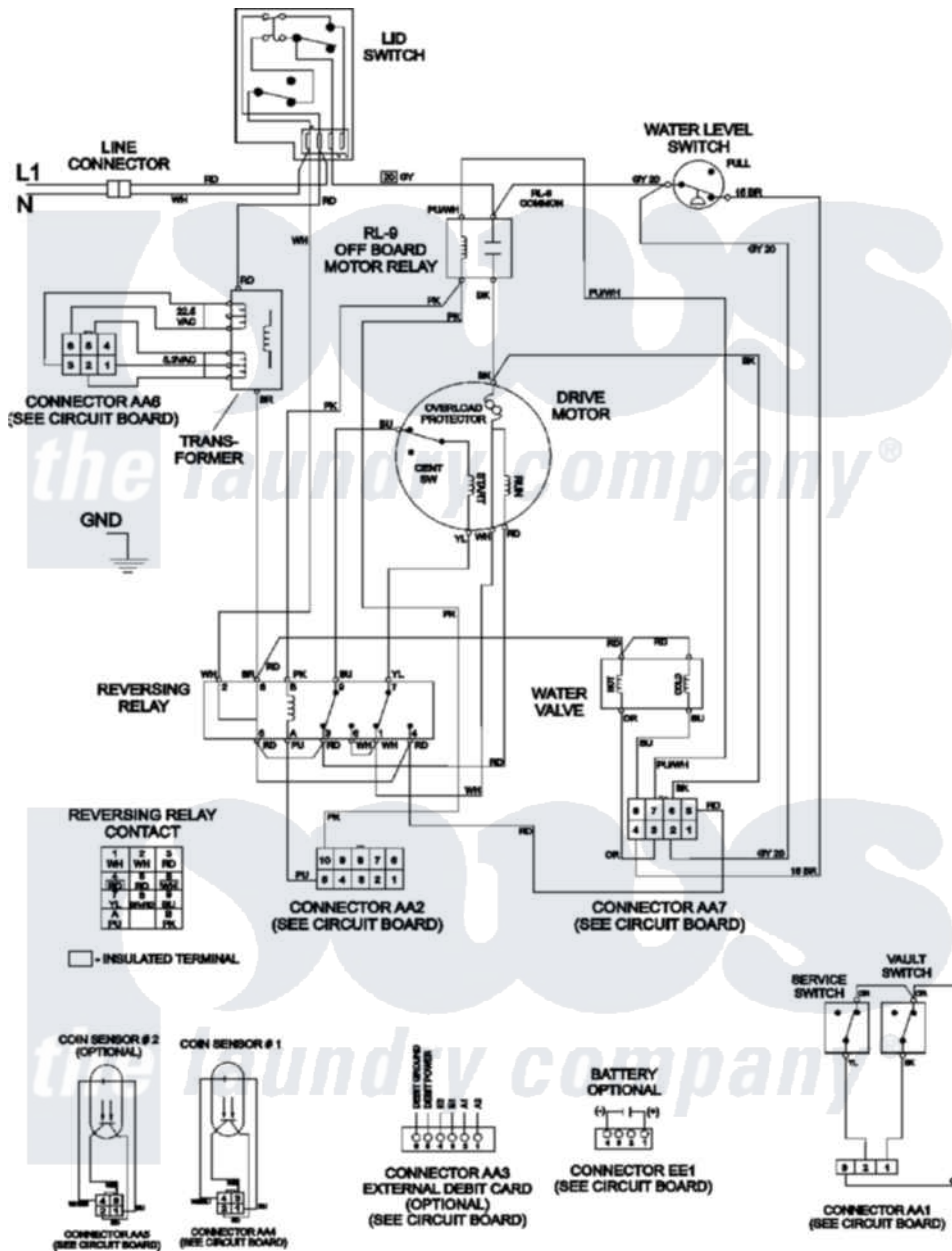

# Maytag MAT12CSDAQ 09 - WIRING INFORMATION

Maytag Residential Maytag MAT12CSDAQ Washer Parts Parts Diagram 09 - WIRING INFORMATION  
 Click on the part number to view part

Item	Original Part Number	Replaced By	Status	Part Description
001	NLA		Not Available	WIRING INFORMATION