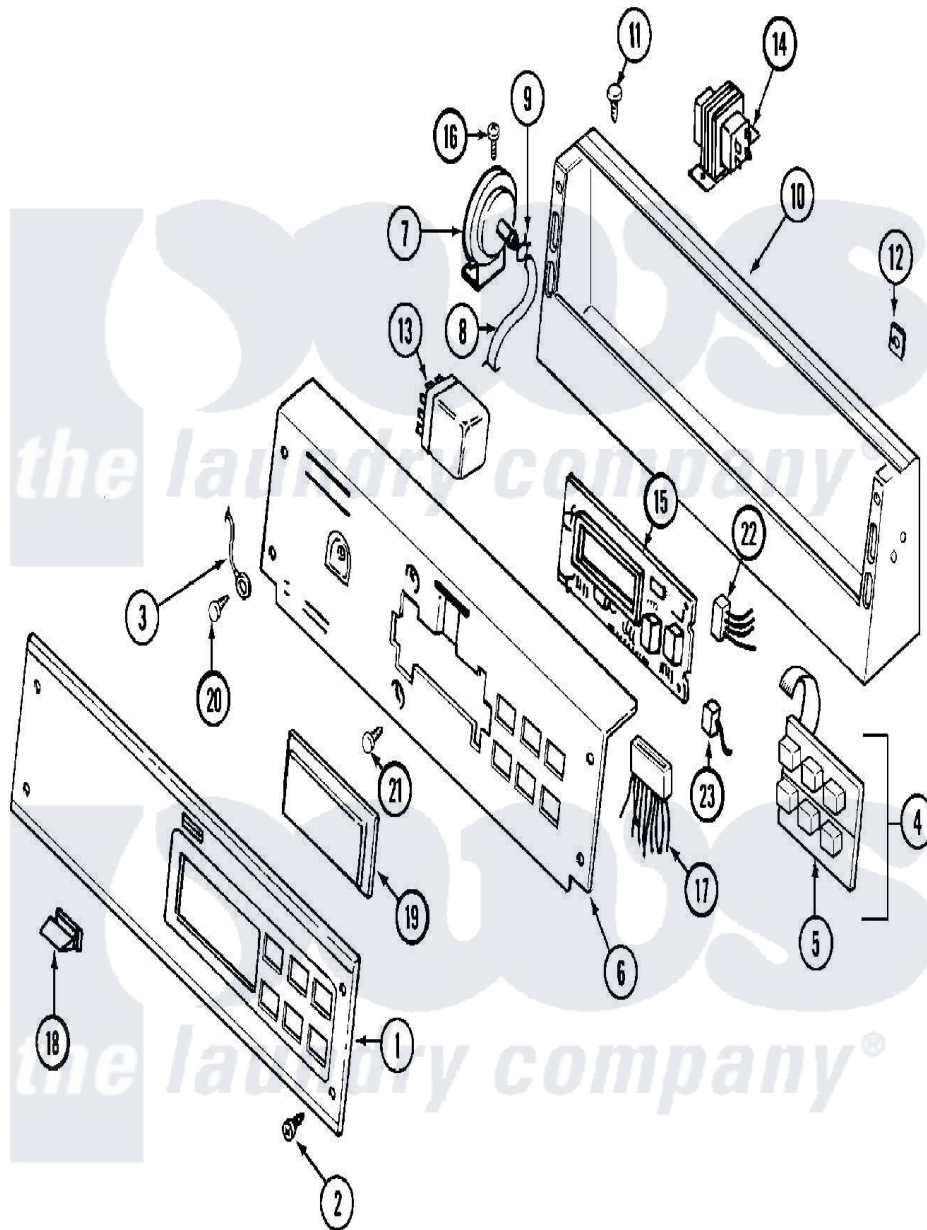

Maytag MAT12PDBBW 01 - CONTROL PANEL

Maytag Residential Maytag MAT12PDBBW Washer Parts Parts Diagram 01 - CONTROL PANEL
 Click on the part number to view part

Item	Original Part Number	Replaced By	Status	Part Description
001	22001958	22004305		Facia, Pd/Ps
002	215506			Screw, Control Panel Overlay
003	22001959			Wire, Ground
004	206808	W10135389		Push Button And Switch Assembly
"	215526			Screw, Circuit Board
005	215517	W10131113		Push Button
006	206780			Control Cover Assembly
"	22001964	22002904		Bracket, Back
007	22001308			Switch, Water Level
008	22001619			Tube, Water Level Switch
009	410296	596669		Clamp, Manifold
010	206780			Control Cover Assembly
"	206780L	206780		Control Cover Assembly
"	22003091			Console
"	22003092			Console
011	212276	W10116760		Screw

012	215003		Fastener, Panel And Bracket
013	206421		Relay, Motor Reversing
"	206824	W10133335	Relay, Motor
014	211294	90767	Screw, 8A X 3/8 HeX Washer Head Tapping
"	22001960		Transformer
"	Y313559		Screw
015	22001511	22002954	Deflector, Water
"	22001955	22004222	Commercial D.C. Control Board
"	33001204		Stand-Off, Ccontrol Board
"	912077		Locknut, Reader Harness
"	NLA	Not Available	KIT, BATTERY & SUPPORT
016	211294	90767	Screw, 8A X 3/8 HeX Washer Head Tapping
017	22001963		Wire Harness, Main
"	22002699	902577	Capacitor, Thermostat
"	22002986		Wire Harness, Main
"	314531		Connector, Edgeboard
"	Y312953		Terminal, Edgeboard
018	214610		Bumper, Lid
019	22001962	W10131114	Cover, Display
020	210186	3370225	Screw
021	215527	W10140652	Screw, 6-20 X 1/2
022	22001965		Optic Switch Assembly
"	NLA	Not Available	CONNECTOR, EDGEBOARD- ---NA
023	22001361		Connector, Edgeboard
"	22001966		Harness, Sensor Switch