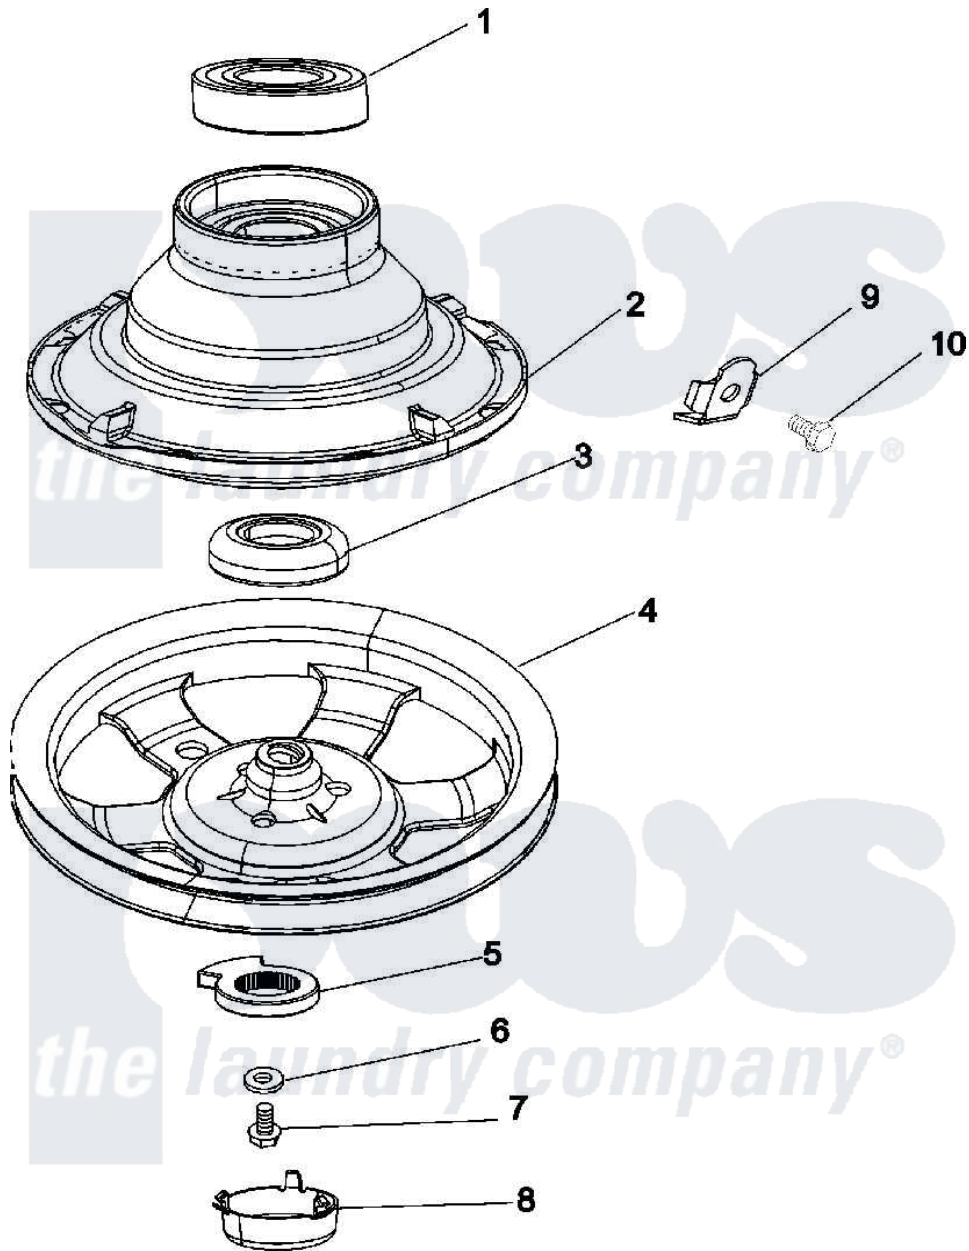

# Maytag MAT12PDLAW 08 - CLUTCH & BRAKE

Maytag Residential Maytag MAT12PDLAW Washer Parts Parts Diagram 08 - CLUTCH & BRAKE  
 Click on the part number to view part

Item	Original Part Number	Replaced By	Status	Part Description
001	Y200720	<a href="#">22003441</a>		Bearing, Rear
002	201190	<a href="#">6-2011900</a>		Brake Asse
003	<a href="#">200835</a>			Bearing, Brake Rotor
004	22002429	<a href="#">6-2301530</a>		Pulley
005	<a href="#">211089</a>			Lug, Stop Pulley
006	211090	<a href="#">22003555</a>		Washer, Stop Lug
007	211375	<a href="#">681582</a>		Screw
008	<a href="#">22002428</a>			Cover, Dust
009	<a href="#">213325</a>			Clip, Retaining
010	<a href="#">213326</a>			Bolt, Sems Retaining Clip