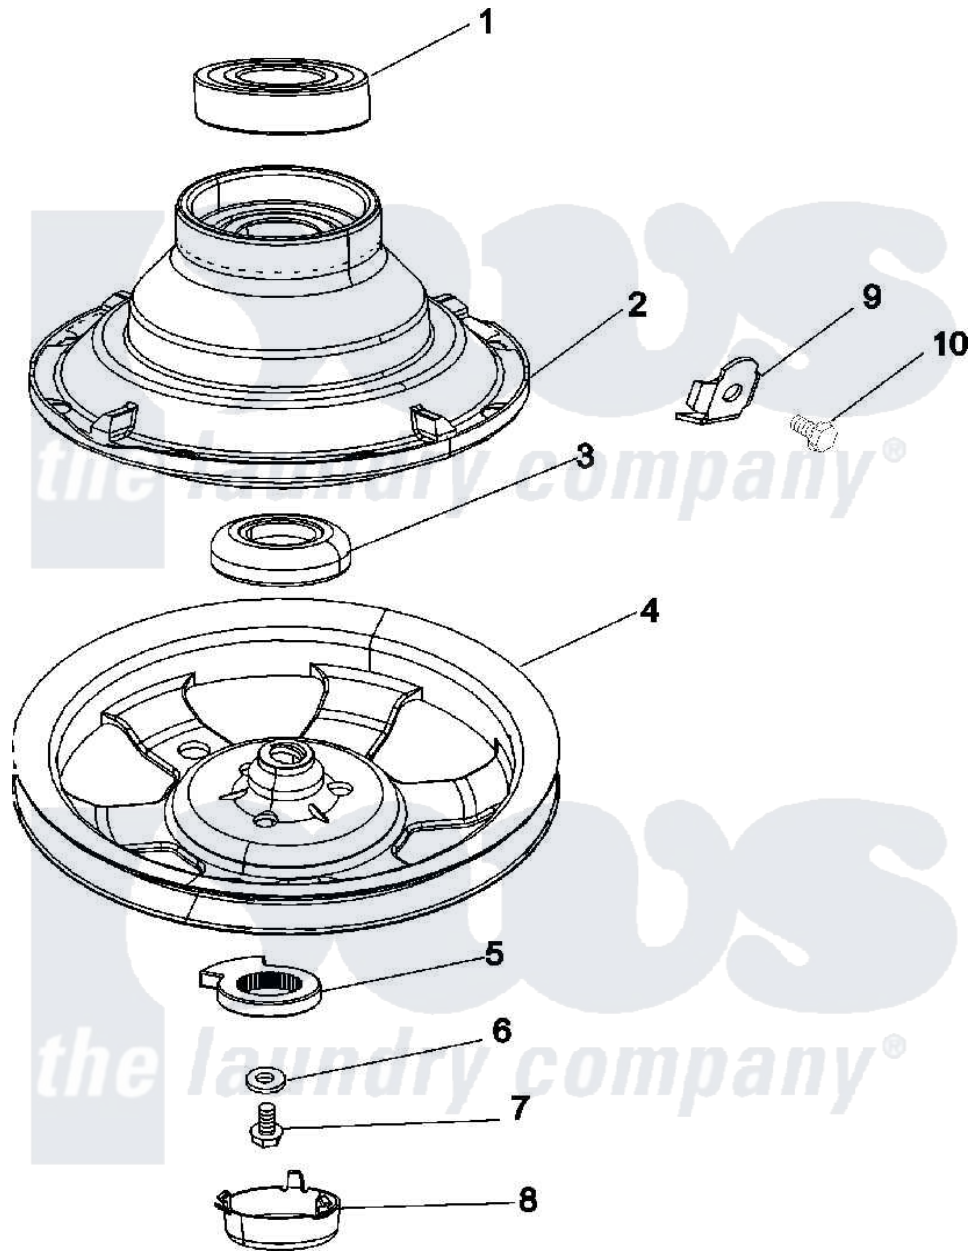

# Maytag MAT12PRDAW 07 - CLUTCH & BRAKE

Maytag Residential Maytag MAT12PRDAW Washer Parts Parts Diagram 07 - CLUTCH & BRAKE  
 Click on the part number to view part

Item	Original Part Number	Replaced By	Status	Part Description
001	Y200720	<a href="#">22003441</a>		Bearing, Rear
002	201190	<a href="#">6-2011900</a>		Brake Asse
003	<a href="#">200835</a>			Bearing, Brake Rotor
004	22002429	<a href="#">6-2301530</a>		Pulley
005	<a href="#">211089</a>			Lug, Stop Pulley
006	211090	<a href="#">22003555</a>		Washer, Stop Lug
007	211375	<a href="#">681582</a>		Screw
008	<a href="#">22002428</a>			Cover, Dust
009	<a href="#">213325</a>			Clip, Retaining
010	<a href="#">213326</a>			Bolt, Sems Retaining Clip