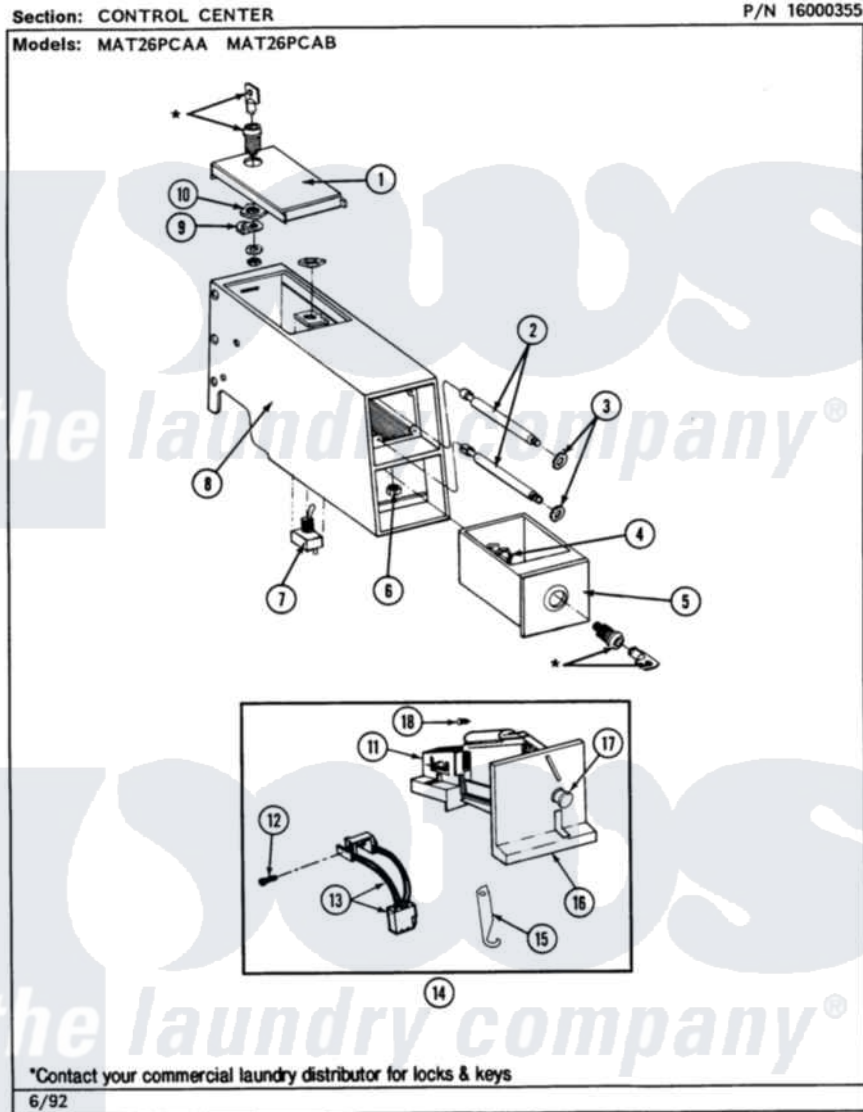

Maytag MAT26PCAAG 03 - CONTROL CENTER

6

Maytag Residential Maytag MAT26PCAAG Washer Parts Parts Diagram 03 - CONTROL CENTER
 Click on the part number to view part

| Item | Original Part Number | Replaced By | Status | Part Description |
|------|------------------------|---------------------------|---------------|----------------------------|
| 001 | 203188 | | Not Available | TIMER ACCESS DOOR (WHT) |
| " | 203188L | | Not Available | ACCESS DOOR-ALMOND |
| " | 203188M | | Not Available | ACCESS DOOR-HARVEST WHEAT |
| 002 | 213035 | | | Bolt, Locking |
| 003 | 910181 | | | Lockwasher, Terminal Block |
| 004 | 212328 | W10139762 | | Hex Nut, 3/4-27 |
| 005 | 207912 | 208884 | | Coin Box K |
| " | 207912L | 208884 | | Coin Box K |
| " | NLA | | Not Available | (H. WHEAT) |
| 006 | Y052740 | 62739 | | Nut, Lock |
| 007 | 206794 | | Not Available | SWITCH (W/NUT) |
| 008 | 207940 | 22001407 | | Case, Coin Slide |
| " | 207940L | 22001408 | | (ALM) |
| " | NLA | | Not Available | (H. WHEAT) |
| 009 | 213750 | W10133266 | | Cam-Lock |

| | | | |
|-----|------------------------|---------------------------|------------------------|
| 010 | 212328 | W10139762 | Hex Nut, 3/4-27 |
| 011 | 207947 | | Rejector, Coin |
| 012 | 314665 | | Screw, Switch Assembly |
| 013 | 206799 | | Optic Switch Assembly |
| 014 | 207948 | | Coin Drop Assembly |
| 015 | 216011 | | Spring, Return Button |
| 016 | 216010 | Y208306 | Kit- Mtg C |
| 017 | 216009 | | BUTTON, RETURN |
| 018 | NLA | Not Available | SCREW |