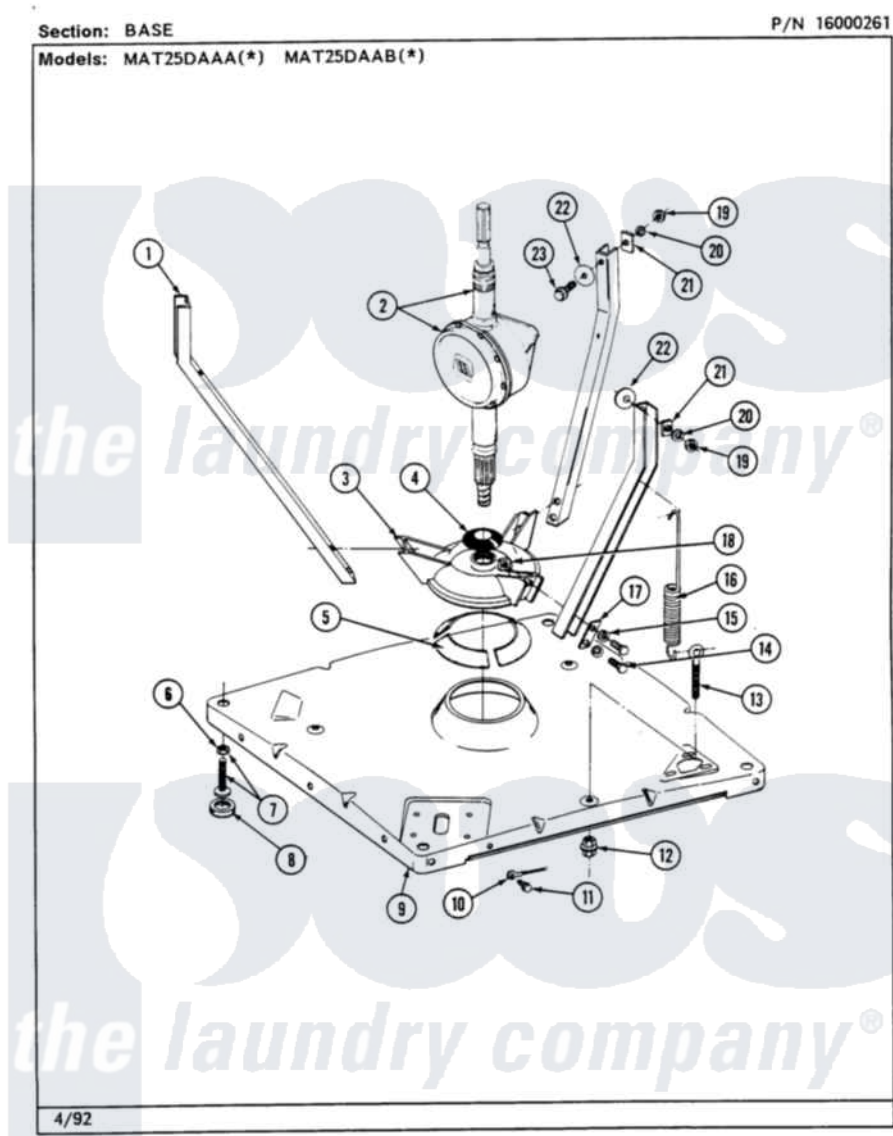

Maytag MAT26PCAAG 08 - BASE

16

Maytag [Residential Maytag MAT26PCAAG Washer Parts](#) Parts Diagram 08 - BASE
 Click on the part number to view part

Item	Original Part Number	Replaced By	Status	Part Description
001	213100		Not Available	PART NOT USED
002	206708	6-2097790		Transmison
003	203725			Damper W/Bolt And Clip
004	211028	22001586		Deflector, Water
005	203956			Damper Pad Kit
006	210385			Lock Nut For Adjustable Leg
007	Y302699	22003428		Leg, Adjustable
008	210684			Foot, Adjustable Leg
009	203274			Base With Damper Pads
010	204807			Ground Wire, Supp. Plte To Top Cover
011	210186	3370225		Screw
012	211949			Nut, Adjustment Eyebolt
013	213120	216416		Bolt, Eye/Centering Spring
014	Y015627			Screw- Hex
015	911852	486009		Lockwasher
016	213054			Centering Spring - 3 Used

017	213073		Washer, Double Brace
018	Y052785		Nut, Brace To Damper
019	Y052734		Nut, Carrage Bolts And Bracket
020	Y054867		Washer, Lock
021	212979	Not Available	WASHER, TUB BRACE
022	211100		Washer, Outer Tub
023	200744	W10175939	Bolt
"	205254	W10175938	Bolt