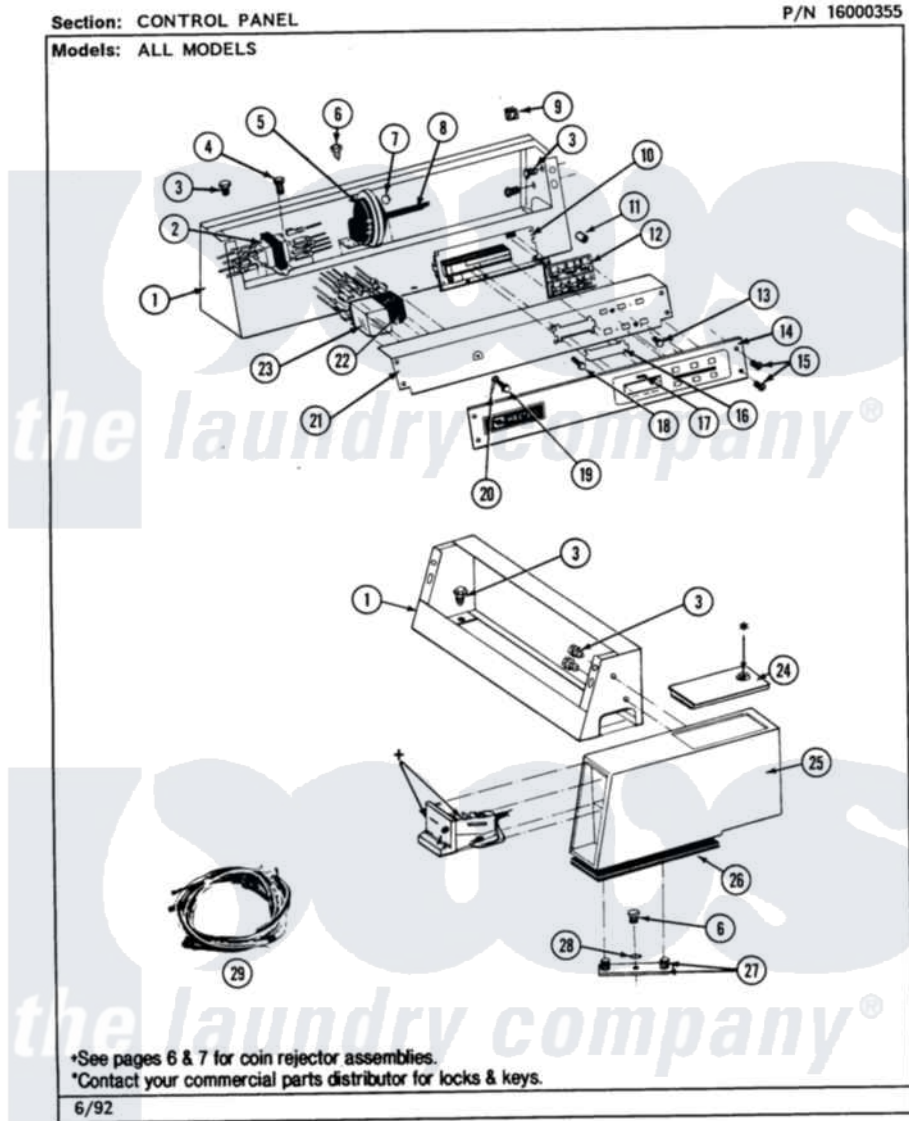

Maytag MAT26PCAAW 01 - CONTROL PANEL

Maytag Residential Maytag MAT26PCAAW Washer Parts Parts Diagram 01 - CONTROL PANEL
 Click on the part number to view part

Item	Original Part Number	Replaced By	Status	Part Description
001	206780			Control Cover Assembly
"	206780L	206780		Control Cover Assembly
"	NLA		Not Available	(H. WHEAT)
002	207766			Transformer
003	212276	W10116760		Screw
004	Y313559			Screw
005	203263	22004474		Switch- Pr
006	211294	90767		Screw, 8A X 3/8 HeX Washer Head Tapping
007	410296	596669		Clamp, Manifold
008	212942	22001619		Tube, Water Level Switch
009	215003			Fastener, Panel And Bracket
010	206828			Battery
"	912077			Locknut, Reader Harness
"	NLA		Not Available	CIRCUIT BOARD ASSY
011	Y215513			Standoff, Circuit Board
				Push Button And Switch

012	206808	W10135389		PUSH BUTTON AND SWITCH Assembly
"	215517	W10131113		Push Button
013	215527	W10140652		Screw, 6-20 X 1/2
014	215519			Panel, Control
015	215506			Screw, Control Panel Overlay
016	215515		Not Available	COVER, DISPLAY
017	214610			Bumper, Lid
018	215526			Screw, Circuit Board
019	Y314322	211251		Screw, Transformer
020	205810			Wire, Ground
021	206825	215516		Plate, Back-Up
"	NLA		Not Available	(ALM)
022	206824	W10133335		Relay, Motor
023	206421			Relay, Motor Reversing
"	212949	22001866		Screw, Relay
024	203188		Not Available	TIMER ACCESS DOOR (WHT)
"	203188L		Not Available	ACCESS DOOR-ALMOND
"	203188M		Not Available	ACCESS DOOR-HARVEST WHEAT
025	207940	22001407		Case, Coin Slide
"	207940L	22001408		(ALM)
"	NLA		Not Available	(H. WHEAT)
026	214660			Gasket, Control Center
027	NLA		Not Available	STRAP, MTG. CONTROL COVER
028	910309			Washer, Mounting Strap
029	NLA		Not Available	HARNES, MAIN WIRE