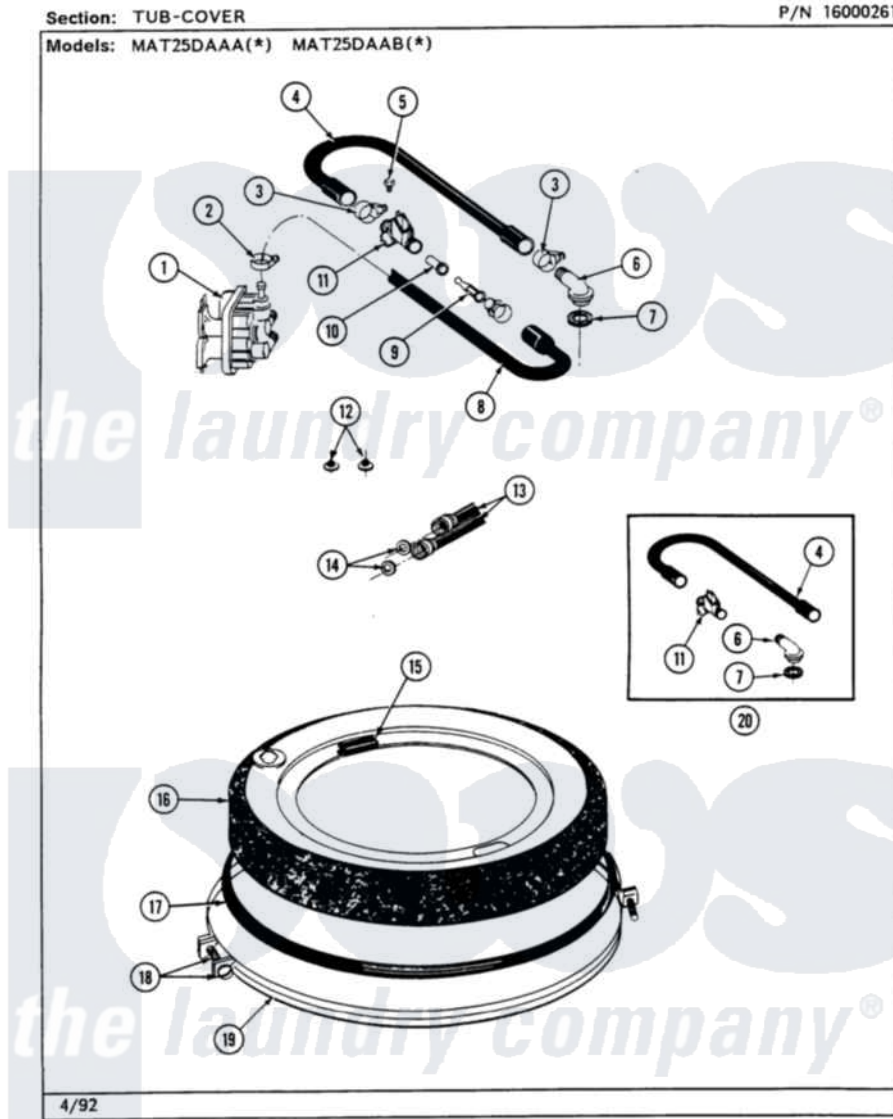

Maytag MAT26PCAAW 05 - TUB

10

Maytag [Residential Maytag MAT26PCAAW Washer Parts](#) Parts Diagram 05 - TUB
 Click on the part number to view part

Item	Original Part Number	Replaced By	Status	Part Description
001	205614	205613		Water Valve
002	201575			Clamp, Hose
003	202515	596669		Clamp, Manifold
004	Y215234			Hose, Injector Fill
005	312620			Screw, Sems
006	215235			Tube, Injector
007	215233			Seal For Injector Tube
008	213013			Hose, Injector
009	213015			Nozzle, Injector
010	213016	216201		Nozzle
011	215447			Sleeve For Injector
012	200961	12001413		Strainer And Washer Kit
013	205828	202860		Inlet Hose Assembly
014	Y013783			Washer, Inlet Hose
015	215232			Bumper, Unbalance
016	206380		Not Available	COVER, TUB

017

[211232](#)

Seal, Tub Cover

018

[205529](#)

Nut And Bolt Kit For Tub Clam

019

[200846](#)

Clamp - Tub Cover

020

206683

[206680](#)

Water Injector Assembly