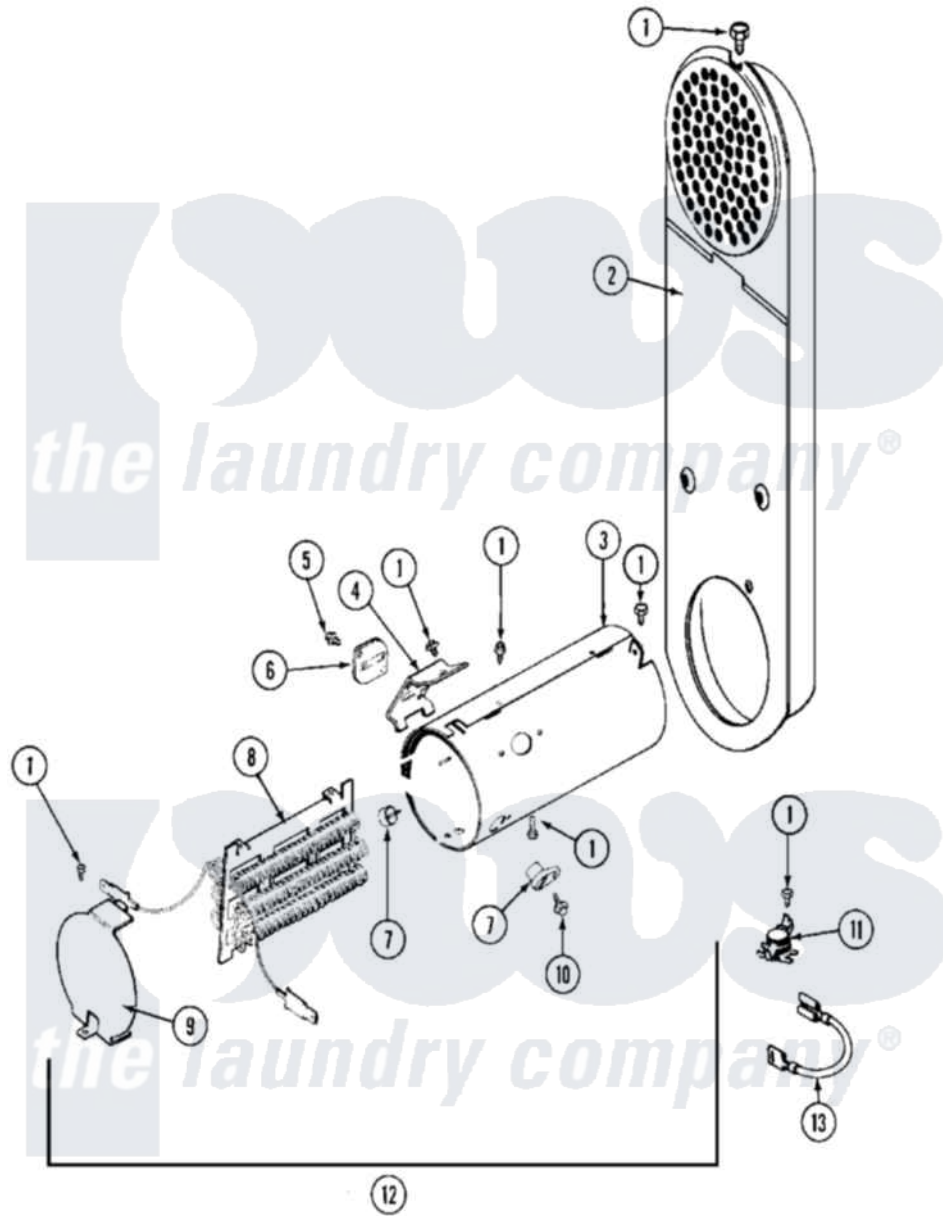

Maytag MDE10CSAGL 07 - HEATER

Maytag [Residential Maytag MDE10CSAGL Dryer Parts](#) Parts Diagram 07 - HEATER
 Click on the part number to view part

Item	Original Part Number	Replaced By	Status	Part Description
001	211294	90767		Screw, 8A X 3/8 HeX Washer Head Tapping
002	308503		Not Available	INLET DUCT ASSEMBLY
003	314995			Enclosure, Heater
004	315346			Bracket, Thermal Fuse
005	NLA		Not Available	SCREW, THERMAL FUSE
006	307473			Fuse, Thermal
007	314998			Insulator, Terminal
008	Y308613	W10116747		Heater
"	Y308615			Heater Sub-Assembly
009	314999			Shield, Radiant
010	NLA		Not Available	SCREW, TERMINAL INSULATOR
011	303396			Thermostat, Hi-Limit
012	307180	33001400		Heater Assembly
013	Y307173			Wire, Jumper
014	Y308590	W10116795		Heater