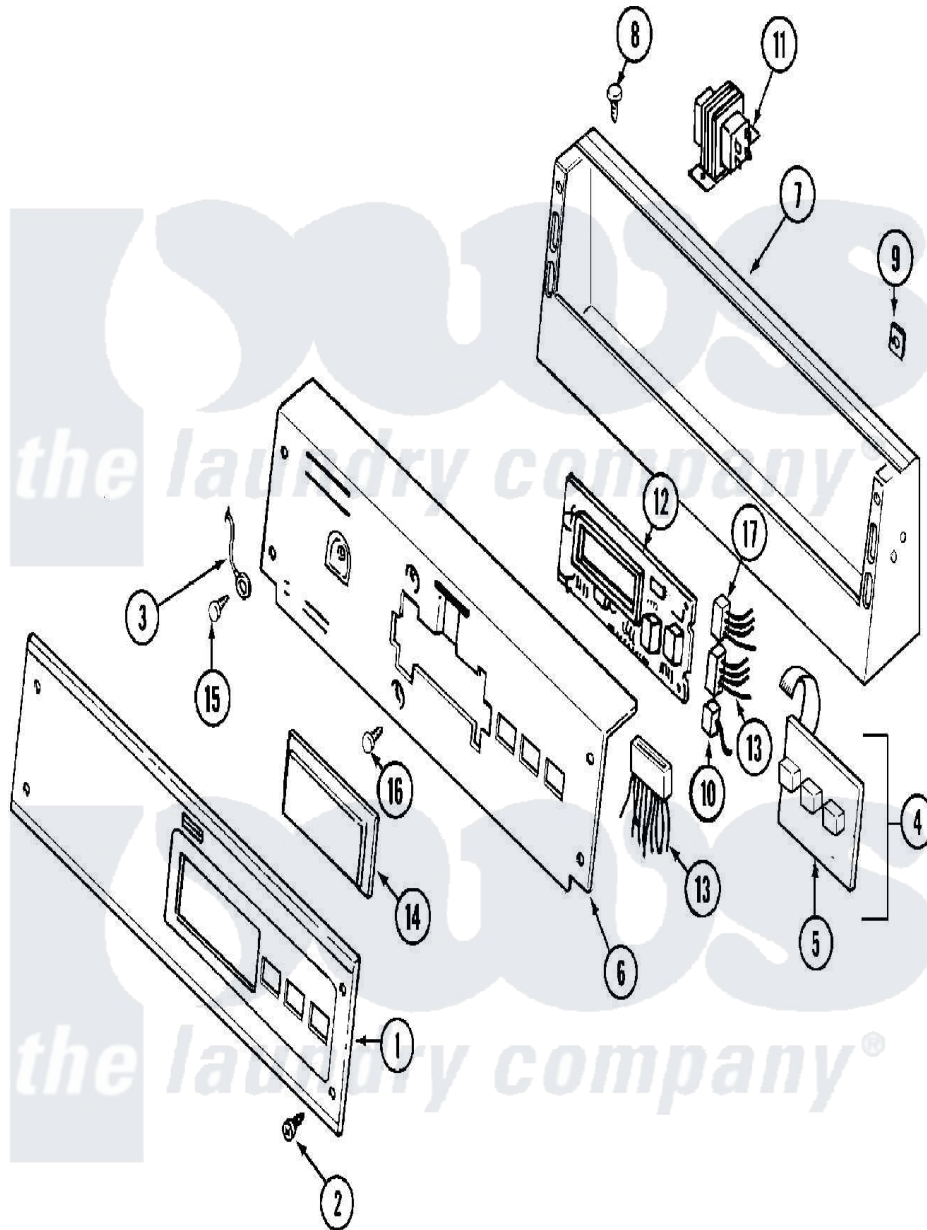

Maytag MDE10PSAGL 01 - CONTROL PANEL

Maytag [Residential Maytag MDE10PSAGL Dryer Parts](#) Parts Diagram 01 - CONTROL PANEL
 Click on the part number to view part

Item	Original Part Number	Replaced By	Status	Part Description
001	33001020			Panel, Control
002	215506			Screw, Control Panel Overlay
003	205810			Wire, Ground
004	215527	W10140652		Screw, 6-20 X 1/2
"	306694			Backup Plate With Switch
005	215517	W10131113		Push Button
006	NLA		Not Available	PLATE, BACKUP (WHT)
007	NLA		Not Available	CONSOLE (WHT)
008	212276	W10116760		Screw
009	215003			Fastener, Panel And Bracket
010	208045			Harness, Wire Sensor Switch To Circuit Brd
"	22001361			Connector, Edgeboard
011	207766			Transformer
"	211294	90767		Screw, 8A X 3/8 HeX Washer Head Tapping
012	33001249			Battery, Control Board

"	912077		Locknut, Reader Harness
"	NLA	Not Available	BOARD, CONTROL
"	NLA	Not Available	SUPPORT, BATTERY
"	Y215513		Standoff, Circuit Board
013	314531		Connector, Edgeboard
"	33001283		Wire Harness, Main
"	33001428		Wire Harness, Main
014	33001208		Cover, Display
015	211252		Screw, Ground Wire
016	215526		Screw, Circuit Board
017	206799		Optic Switch Assembly
"	NLA	Not Available	CONNECTOR, EDGEBOARD- --NA