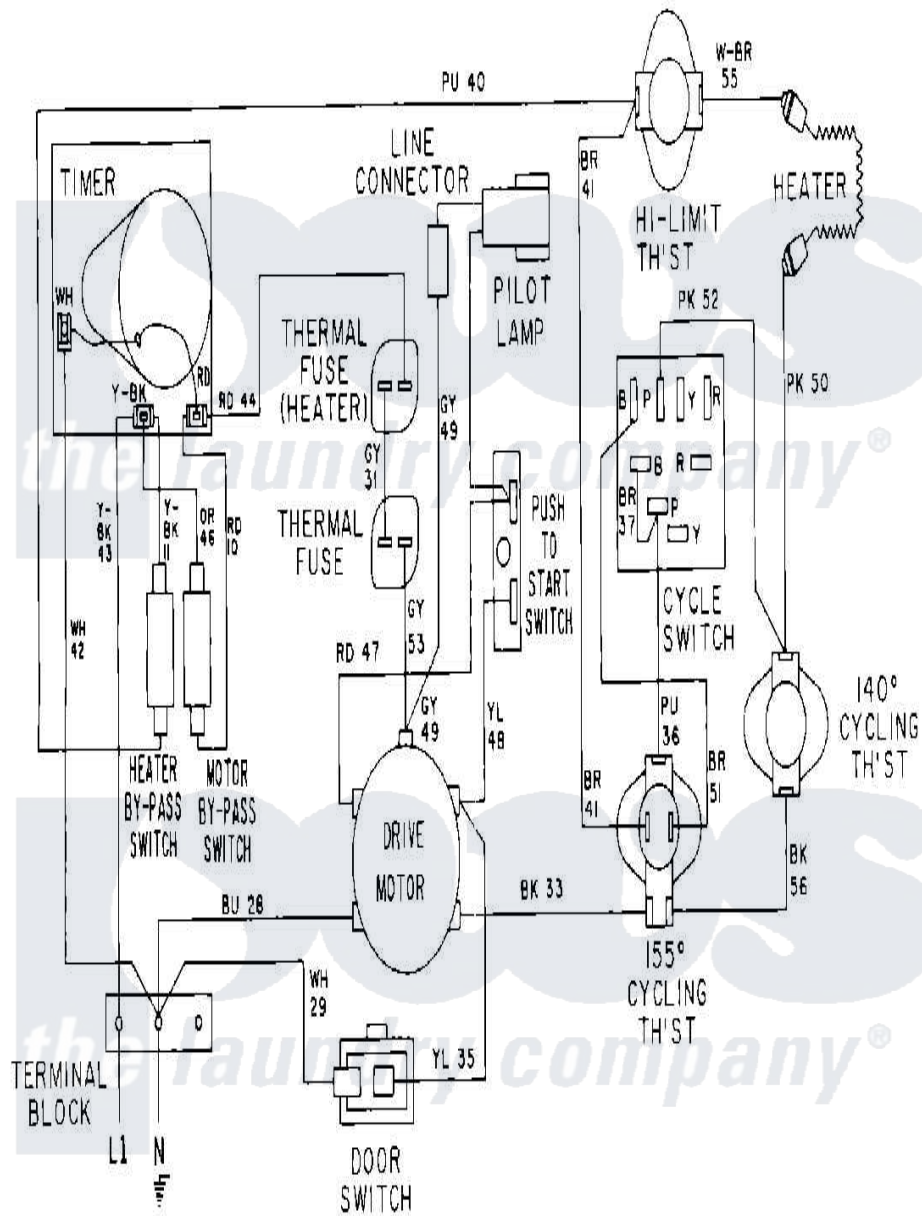

Maytag MDE12CSAGW 07 - WIRING INFORMATION

Maytag Residential Maytag MDE12CSAGW Dryer Parts Parts Diagram 07 - WIRING INFORMATION
 Click on the part number to view part

Item	Original Part Number	Replaced By	Status	Part Description
001	NLA		Not Available	WIRING INFORMATION