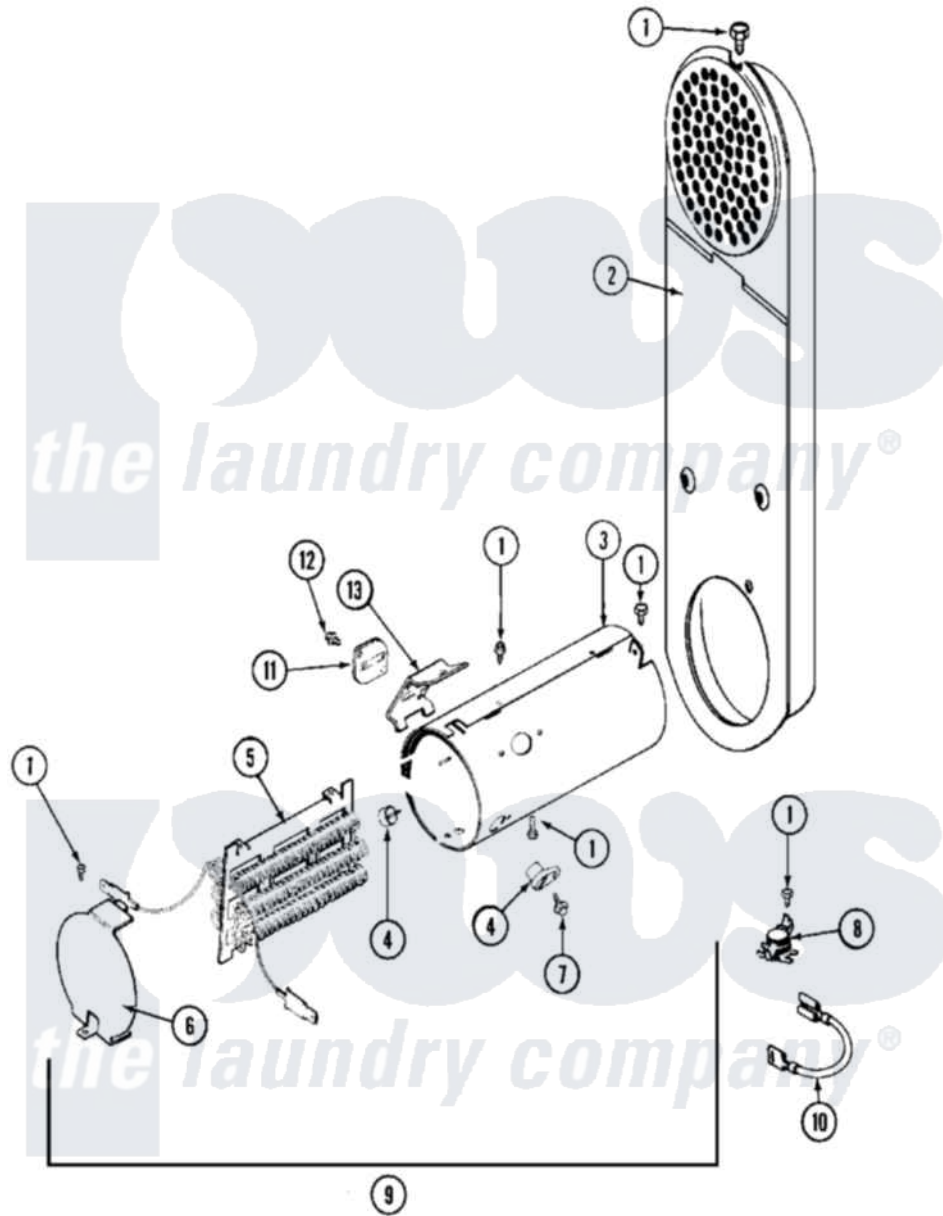

# Maytag MDE12PSAGW 06 - HEATER

Maytag Residential Maytag MDE12PSAGW Dryer Parts Diagram 06 - HEATER  
 Click on the part number to view part

Item	Original Part Number	Replaced By	Status	Part Description
001	211294	<a href="#">90767</a>		Screw, 8A X 3/8 HeX Washer Head Tapping
002	308503		Not Available	INLET DUCT ASSEMBLY
003	<a href="#">314995</a>			Enclosure, Heater
004	<a href="#">314998</a>			Insulator, Terminal
005	307186	<a href="#">Y308615</a>		Heater Sub-Assembly
006	<a href="#">314999</a>			Shield, Radiant
007	NLA		Not Available	SCREW, TERMINAL INSULATOR
008	<a href="#">303396</a>			Thermostat, Hi-Limit
009	307180	<a href="#">33001400</a>		Heater Assembly
010	<a href="#">Y307173</a>			Wire, Jumper
011	<a href="#">307473</a>			Fuse, Thermal
012	NLA		Not Available	SCREW, THERMAL FUSE
013	<a href="#">315346</a>			Bracket, Thermal Fuse