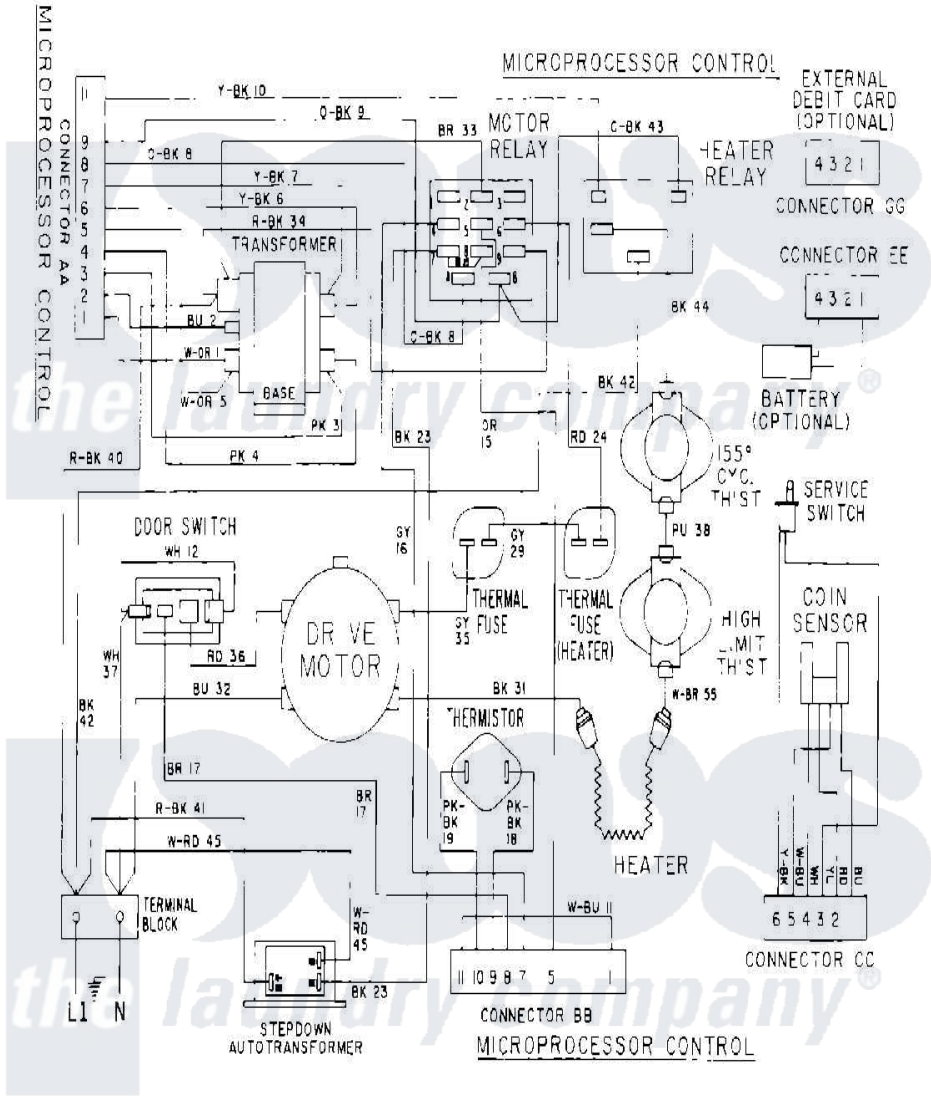

Maytag MDE12PSAGW 08 - WIRING INFORMATION

Maytag Residential Maytag MDE12PSAGW Dryer Parts Parts Diagram 08 - WIRING INFORMATION
 Click on the part number to view part

Item	Original Part Number	Replaced By	Status	Part Description
001	NLA		Not Available	WIRING INFORMATION