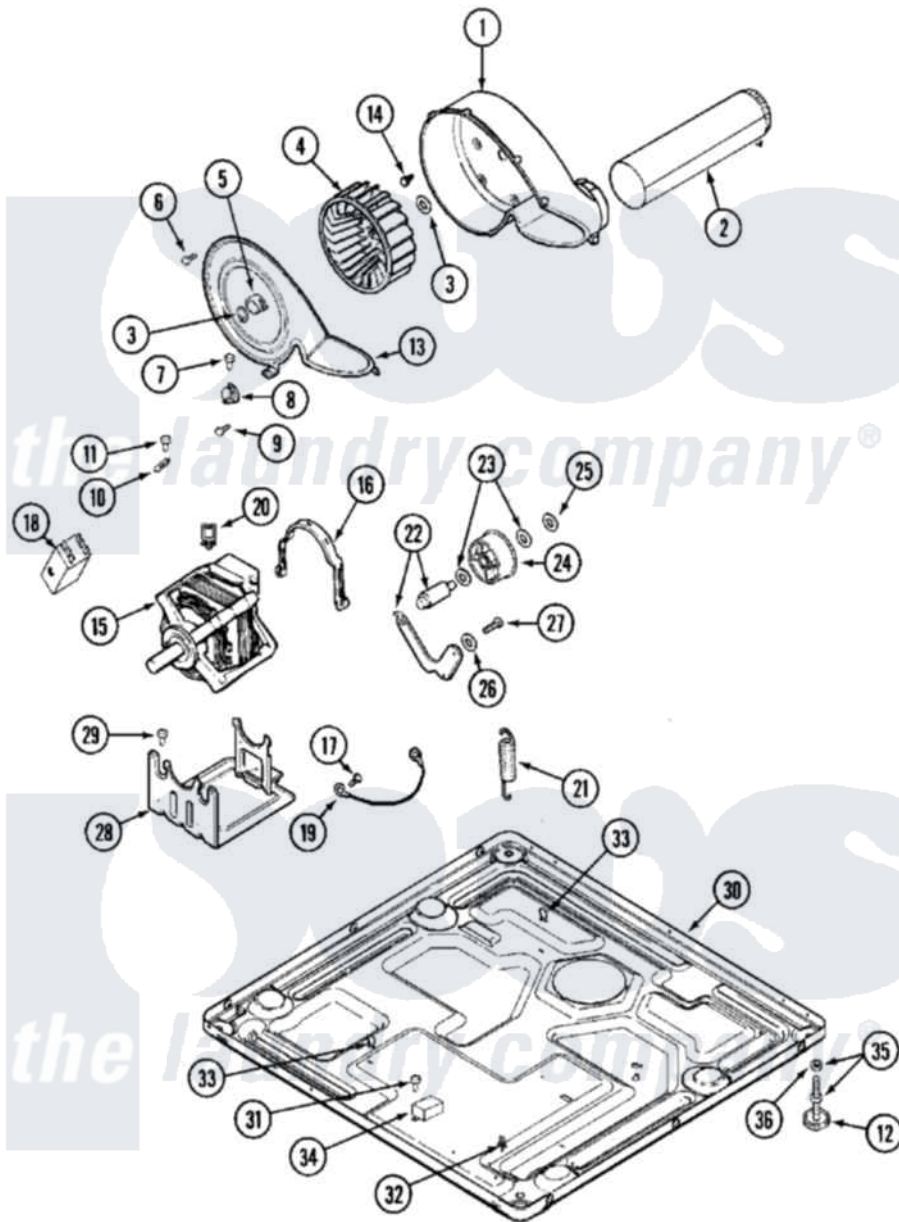

# Maytag MDE14PNAZW 06 - MOTOR DRIVE

Maytag [Residential Maytag MDE14PNAZW Dryer Parts](#) Parts Diagram 06 - MOTOR DRIVE  
 Click on the part number to view part

Item	Original Part Number	Replaced By	Status	Part Description
001	<a href="#">33001789</a>			Housing, Blower
002	<a href="#">22001995</a>			Screw Note: Screw, Tumbler Front And Shroud
"	<a href="#">33001800</a>			Duct Assembly, Exhaust
003	410233	<a href="#">9703438</a>		Ring-Retrn
004	<a href="#">33001790</a>			Wheel, Blower
005	<a href="#">312967</a>			Clamp, Blower Housing
006	33001855	<a href="#">33002917</a>		Screw, No.10-16
007	<a href="#">Y313561</a>			Screw---NA
008	<a href="#">303392</a>			Thermostat, Cycling
"	<a href="#">33303391</a>			Thermostat, Cycling
009	22001996	<a href="#">3370225</a>		Screw
010	<a href="#">33001762</a>			Fuse, Thermal
011	NLA		Not Available	SCREW, THERMAL CUT-OFF
012	<a href="#">Y314137</a>			Foot, Rubber
013	33001796	<a href="#">33002711</a>		Cover, Blower Housing
014	314818	<a href="#">1163839</a>		Screw