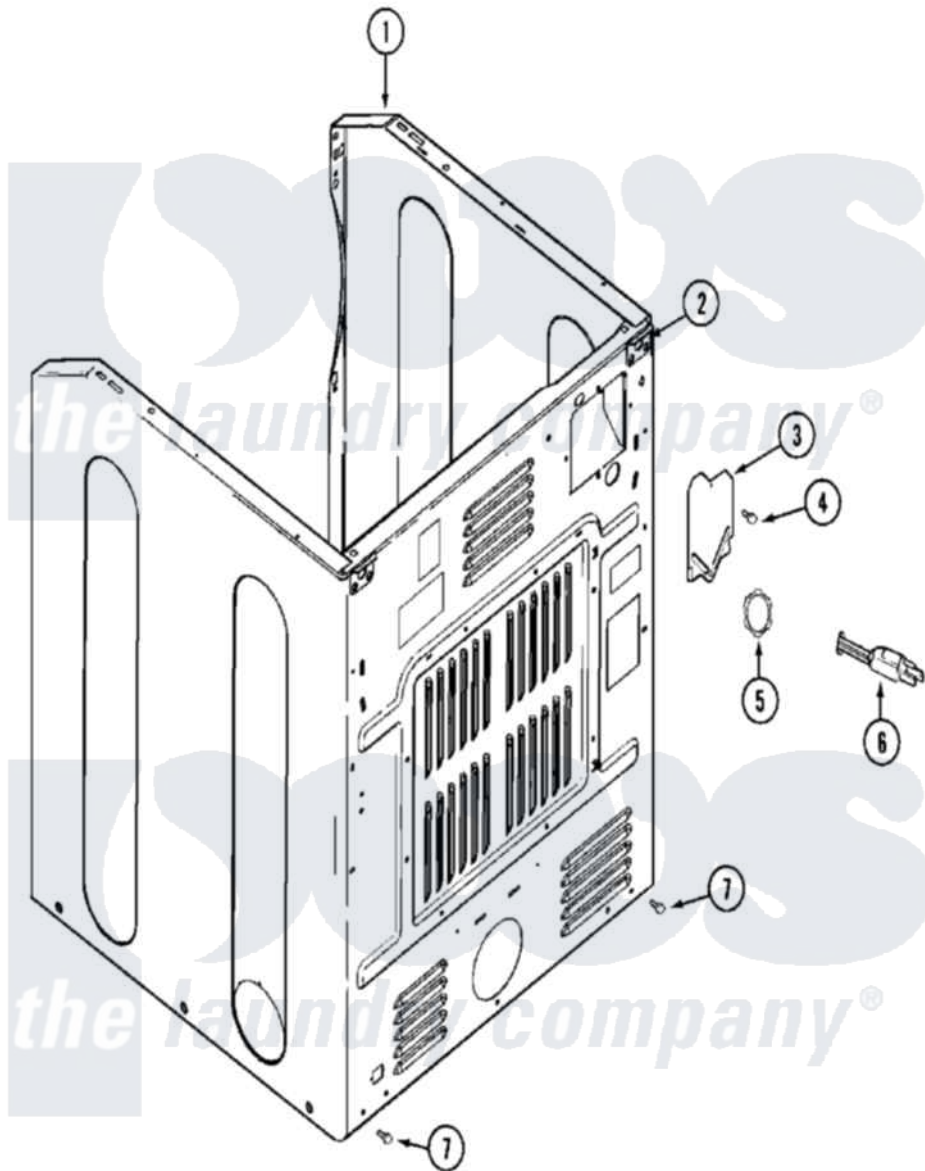

# Maytag MDE14PRAZW 03 - CABINET-REAR

Maytag Residential Maytag MDE14PRAZW Dryer Parts Parts Diagram 03 - CABINET-REAR  
 Click on the part number to view part

Item	Original Part Number	Replaced By	Status	Part Description
001	<a href="#">22003639</a>			Cabinet Assembly
"	<a href="#">33002626</a>			Cabinet, Assembly
002	<a href="#">22001995</a>			Screw Note: Screw, Tumbler Front And Shroud
"	22003367	<a href="#">22004095</a>		Hinge, Plastic
"	NLA		Not Available	BRACKET, CABINET HINGE
003	<a href="#">33001795</a>			Cover, Terminal Block
004	<a href="#">22001995</a>			Screw Note: Screw, Tumbler Front And Shroud
005	<a href="#">33001425</a>			Locknut, Eared For Canadian
006	22001178	<a href="#">22003062</a>		Cord, Power
"	305168	<a href="#">33002916</a>		Power Cord, Canadian 240V
007	<a href="#">22001995</a>			Screw Note: Screw, Tumbler Front And Shroud
008	33002053	<a href="#">211881</a>		Grommet, Cord Part Not Used-Gas Models Only