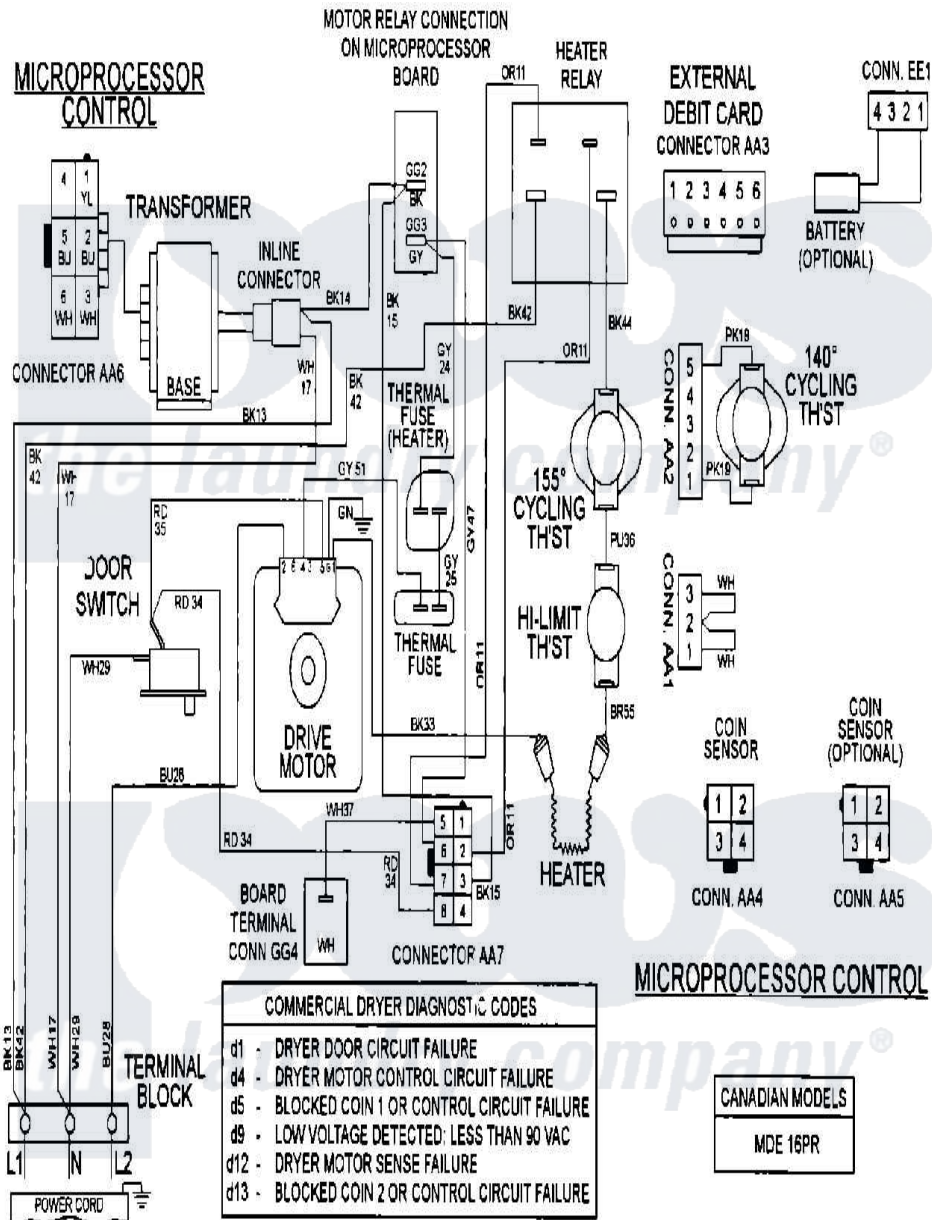

# Maytag MDE14PRAZW 06 - WIRING INFORMATION

Maytag [Residential Maytag MDE14PRAZW Dryer Parts](#) Parts Diagram 06 - WIRING INFORMATION  
 Click on the part number to view part

Item	Original Part Number	Replaced By	Status	Part Description
001	NLA		Not Available	WIRING INFORMATION