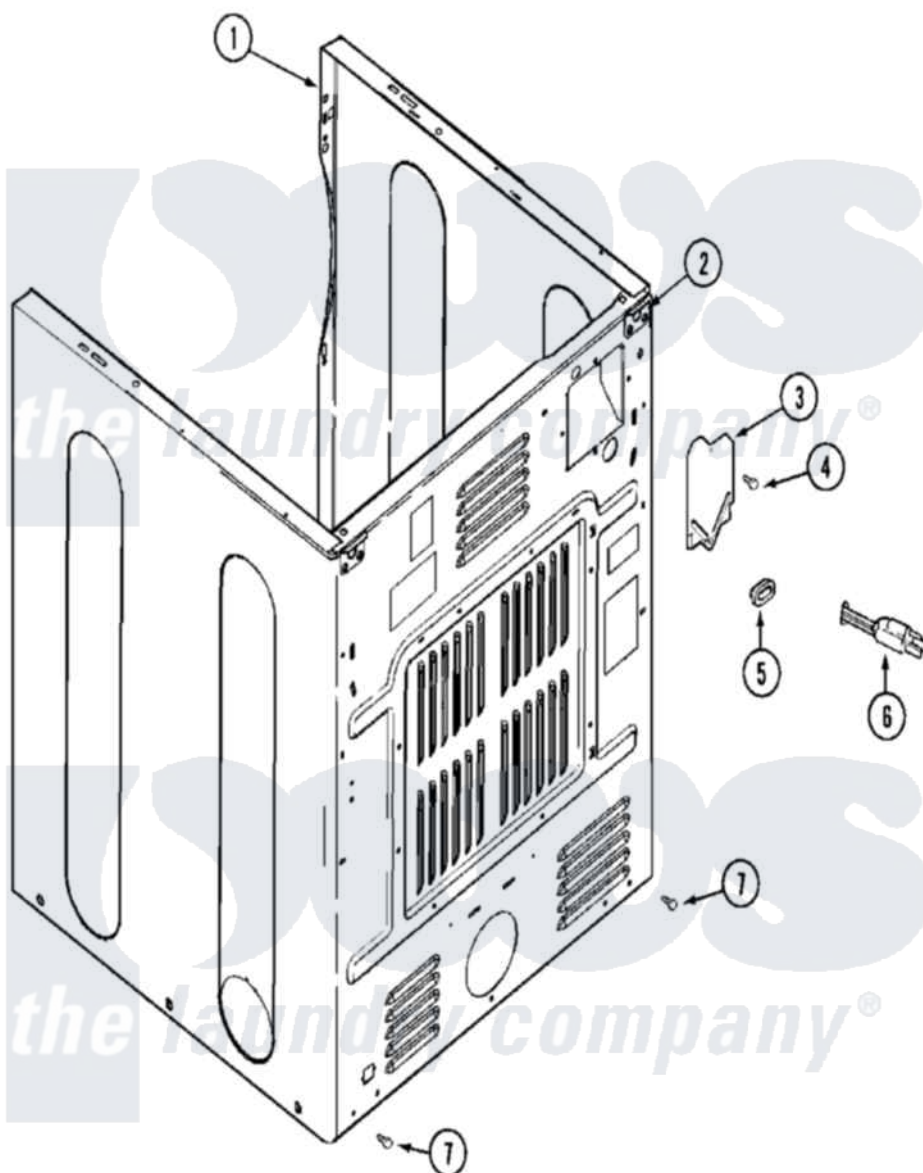

Maytag MDE16CSAKA 06 - CABINET-REAR

Maytag Residential Maytag MDE16CSAKA Dryer Parts Parts Diagram 06 - CABINET-REAR
 Click on the part number to view part

| Item | Original Part Number | Replaced By | Status | Part Description |
|------|--------------------------|---------------------------|---------------|---|
| 001 | NLA | | Not Available | CABINET (ALM)---NA |
| 002 | NLA | | Not Available | BRACKET, CABINET HINGE |
| 003 | 33001795 | | | Cover, Terminal Block |
| 004 | 22001995 | | | Screw Note: Screw, Tumbler Front And Shroud |
| " | 33002137 | W10296816 | | Screw |
| 005 | 22002532 | 216183 | | Grommet, Cord Export |
| 006 | NLA | | Not Available | CORD, POWER |
| 007 | 22001995 | | | Screw Note: Screw, Tumbler Front And Shroud |