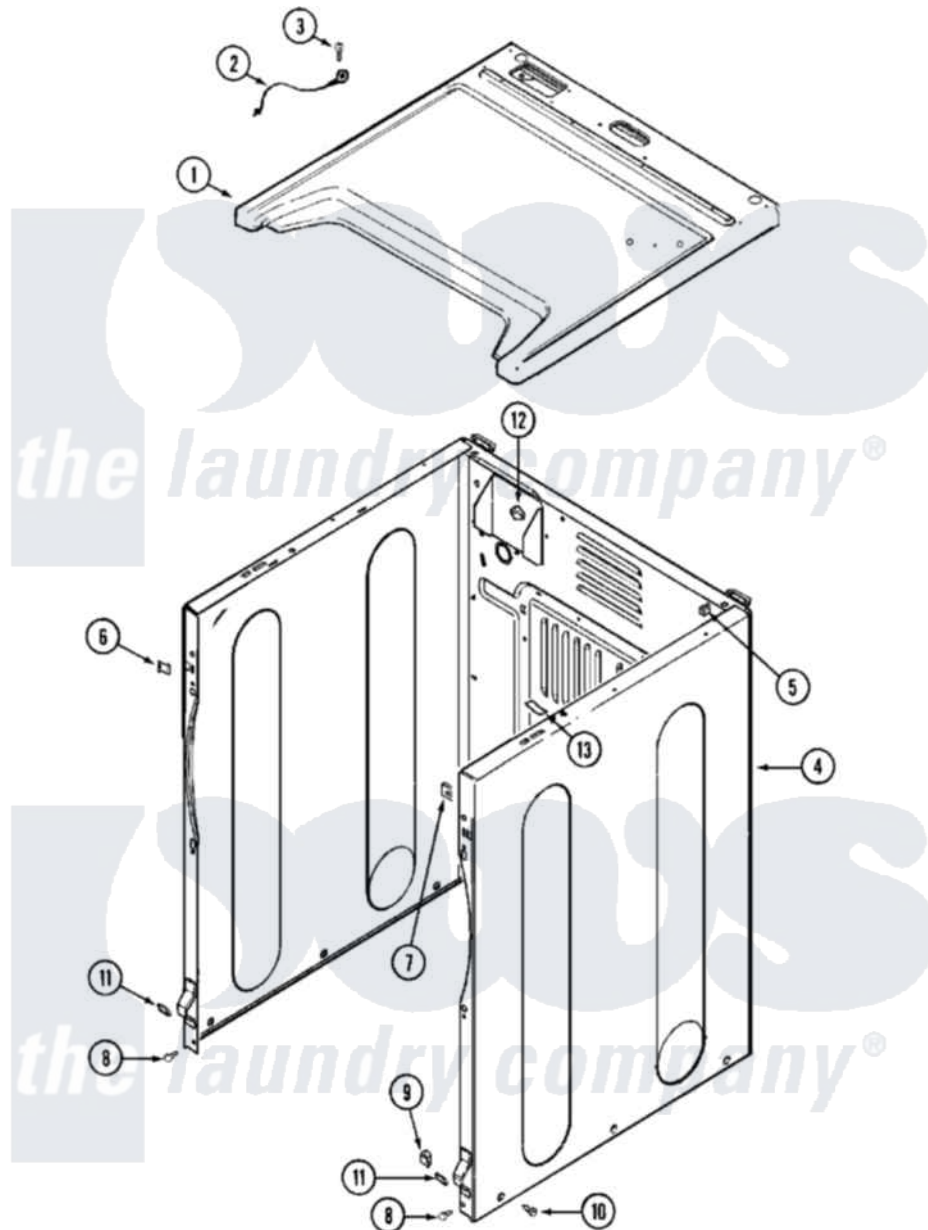

# Maytag MDE16CSAKA 08 - CABINET-FRONT

Maytag Residential Maytag MDE16CSAKA Dryer Parts Parts Diagram 08 - CABINET-FRONT  
 Click on the part number to view part

Item	Original Part Number	Replaced By	Status	Part Description
001	NLA		Not Available	COVER, TOP (ALM)---NA
002	<a href="#">22001959</a>			Wire, Ground
003	210186	<a href="#">3370225</a>		Screw
004	NLA		Not Available	CABINET (ALM)
005	310933	<a href="#">33002194</a>		Nut, Speed
006	<a href="#">22002049</a>			Clip Note: Clip, Front Panel
007	213280	<a href="#">204439</a>		Screw And Fstner Assembly
008	<a href="#">22001995</a>			Screw Note: Screw, Tumbler Front And Shroud
009	<a href="#">Y310376</a>			Clip, Door Switch Harness
010	<a href="#">213007</a>			Xfor Cabinet See Cabinet, Back
011	<a href="#">22002239</a>			Clip, Front Panel
012	<a href="#">Y310376</a>			Clip, Door Switch Harness
013	<a href="#">33001836</a>			Strap, Top Cover Support