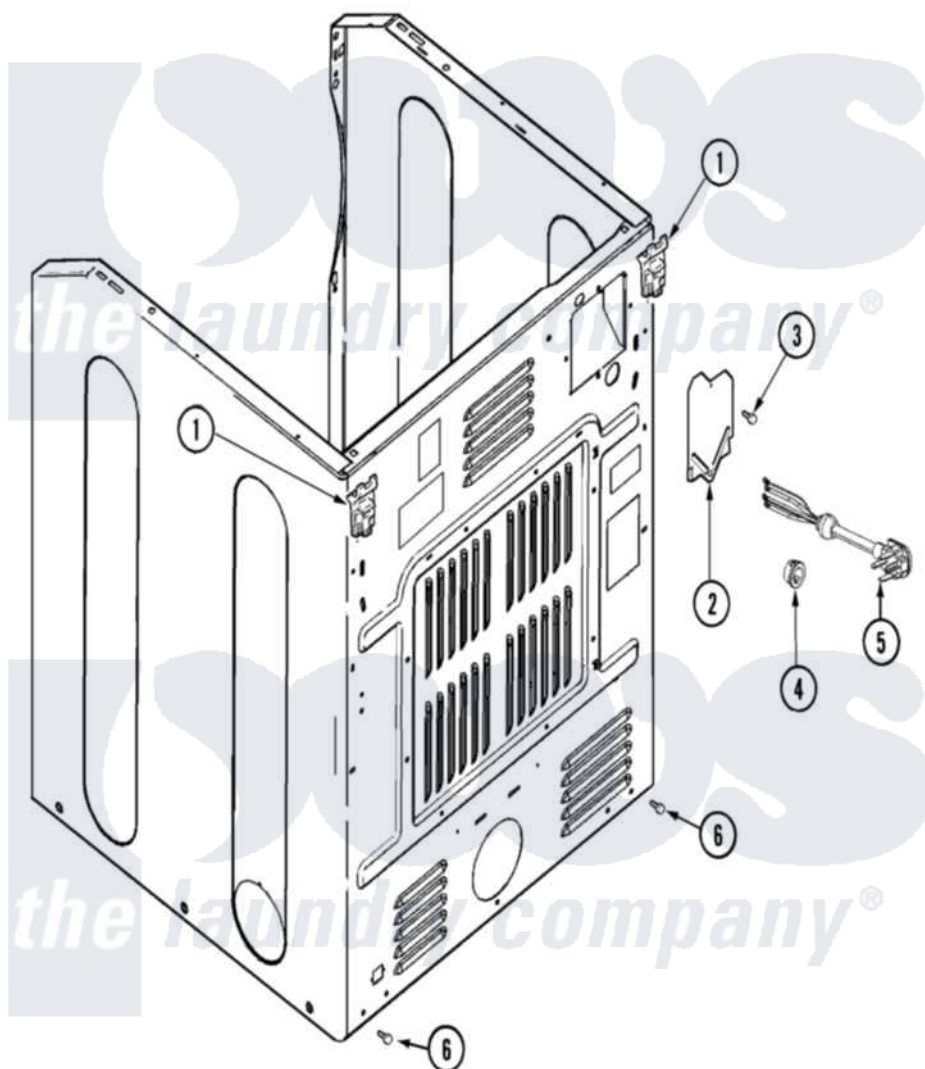

Maytag MDE16CSDGW 05 - CABINET-REAR

Maytag Residential Maytag MDE16CSDGW Dryer Parts Parts Diagram 05 - CABINET-REAR
 Click on the part number to view part

Item	Original Part Number	Replaced By	Status	Part Description
001	22001995			Screw Note: Screw, Tumbler Front And Shroud
"	22004095			Hinge, Plastic
002	33001795			Cover, Terminal Block
003	33002190			SCrew, C BraCe, BraCket, Cabinet
"	Y912873			Screw, Terminal Block Bracket
004	33002157			Grommet
005	22004502			Clamp, Power Cord
"	33001425			Locknut, Eared For Canadian
"	33002258			Clamp, Power Cord
"	33002260			Nut, Power Cord Clamp
"	33002916			Power Cord, Canadian 240V
006	22001995			Screw Note: Screw, Tumbler Front And Shroud