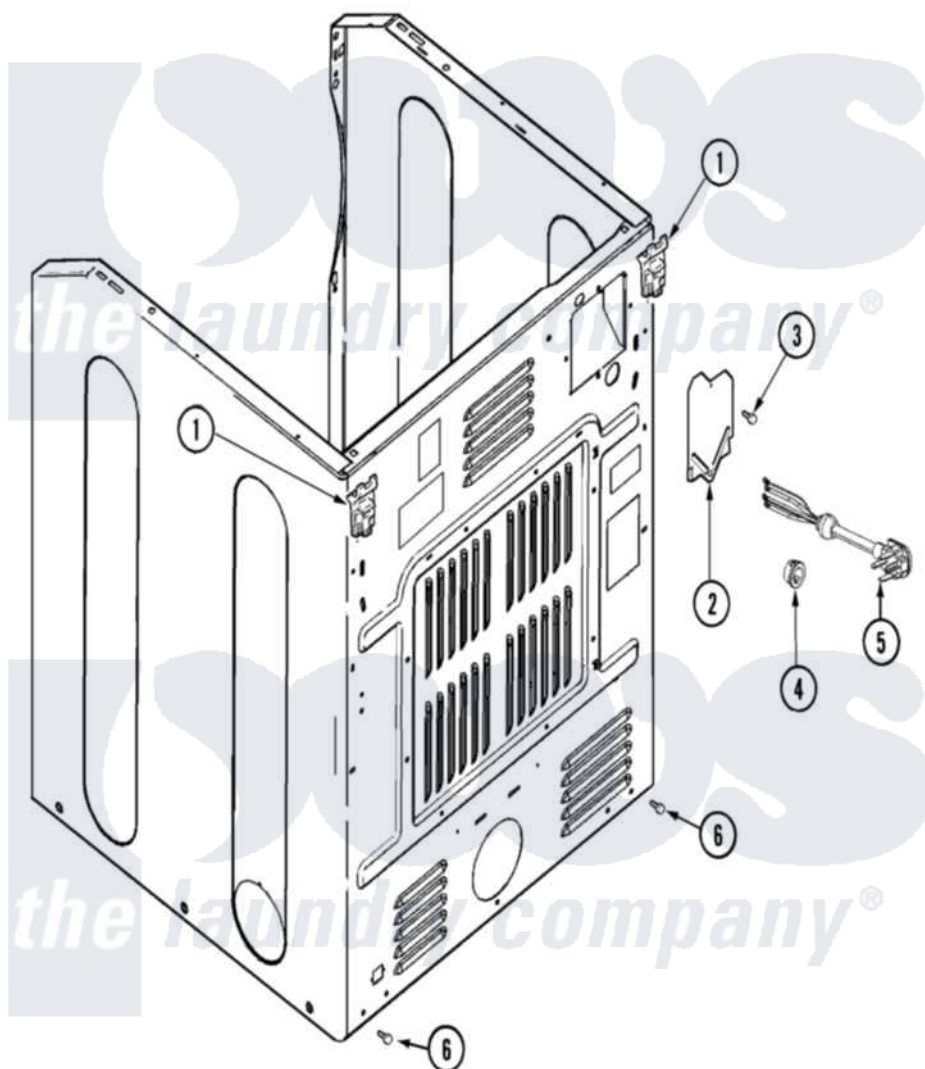

Maytag MDE16CSDZW 05 - CABINET-REAR

Maytag Residential Maytag MDE16CSDZW Dryer Parts Parts Diagram 05 - CABINET-REAR
 Click on the part number to view part

Item	Original Part Number	Replaced By	Status	Part Description
001	22001995			Screw Note: Screw, Tumbler Front And Shroud
"	22004095			Hinge, Plastic
002	33001795			Cover, Terminal Block
003	33002190			SCrew, C BraCe, BraCket, Cabinet
"	Y912873			Screw, Terminal Block Bracket
004	33002157			Grommet
005	22004502			Clamp, Power Cord
"	33001425			Locknut, Eared For Canadian
"	33002258			Clamp, Power Cord
"	33002260			Nut, Power Cord Clamp
"	33002916			Power Cord, Canadian 240V
006	22001995			Screw Note: Screw, Tumbler Front And Shroud