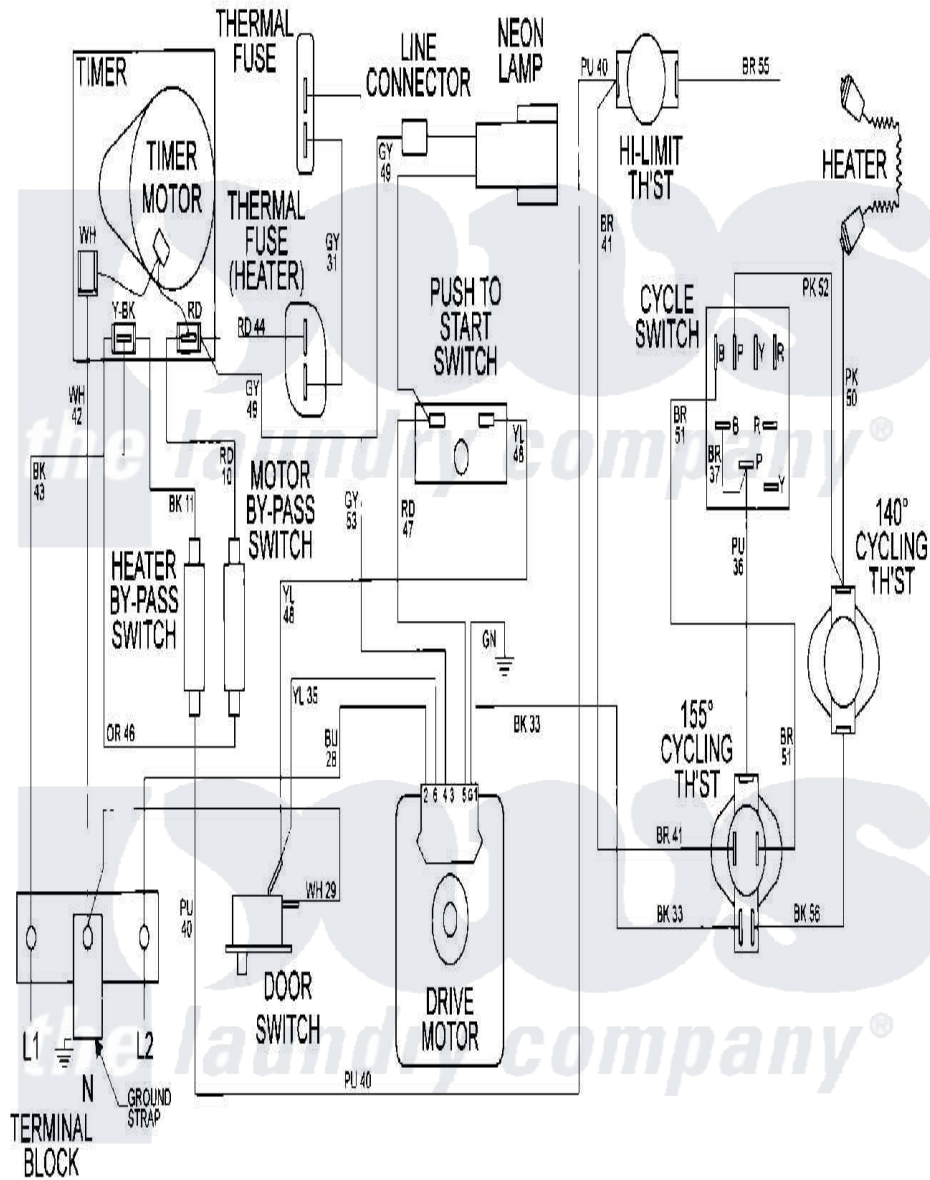

# Maytag MDE16CSDZW 09 - WIRING INFORMATION

Maytag Residential Maytag MDE16CSDZW Dryer Parts Parts Diagram 09 - WIRING INFORMATION  
 Click on the part number to view part

Item	Original Part Number	Replaced By	Status	Part Description
001	NLA		Not Available	WIRING INFORMATION