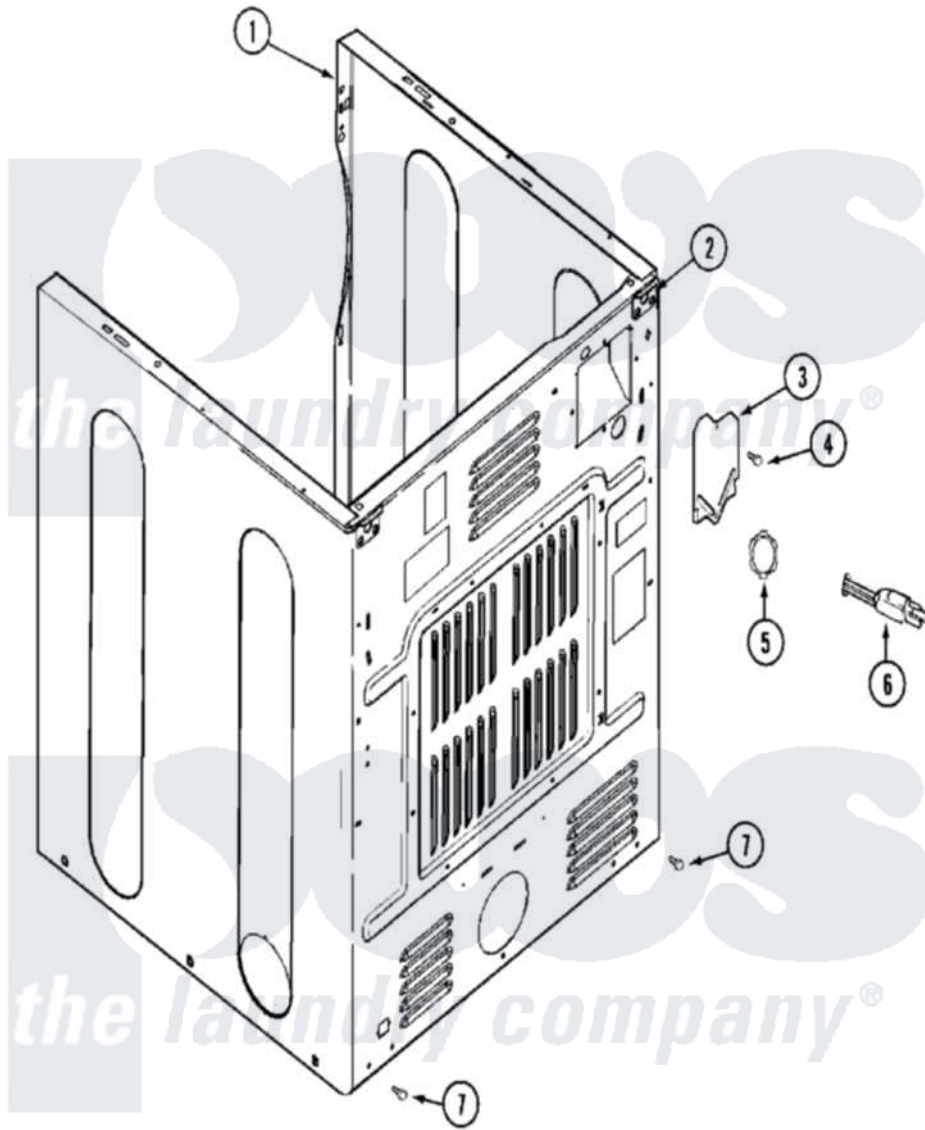

# Maytag MDE16PRAYW 04 - CABINET-REAR

Maytag Residential Maytag MDE16PRAYW Dryer Parts Parts Diagram 04 - CABINET-REAR  
 Click on the part number to view part

Item	Original Part Number	Replaced By	Status	Part Description
001	NLA		Not Available	CABINET (WHT)
002	<a href="#">22001995</a>			Screw Note: Screw, Tumbler Front And Shroud
"	22003367	<a href="#">22004095</a>		Hinge, Plastic
"	NLA		Not Available	BRACKET, CABINET HINGE
003	<a href="#">33001795</a>			Cover, Terminal Block
004	<a href="#">22001995</a>			Screw Note: Screw, Tumbler Front And Shroud
"	<a href="#">Y912873</a>			Screw, Terminal Block Bracket
005	<a href="#">33001425</a>			Locknut, Eared For Canadian
006	208784	<a href="#">22003062</a>		Cord, Power
"	305168	<a href="#">33002916</a>		Power Cord, Canadian 240V
007	<a href="#">22001995</a>			Screw Note: Screw, Tumbler Front And Shroud
008	<a href="#">211881</a>			Grommet, Cord Part Not Used-Gas Models Only