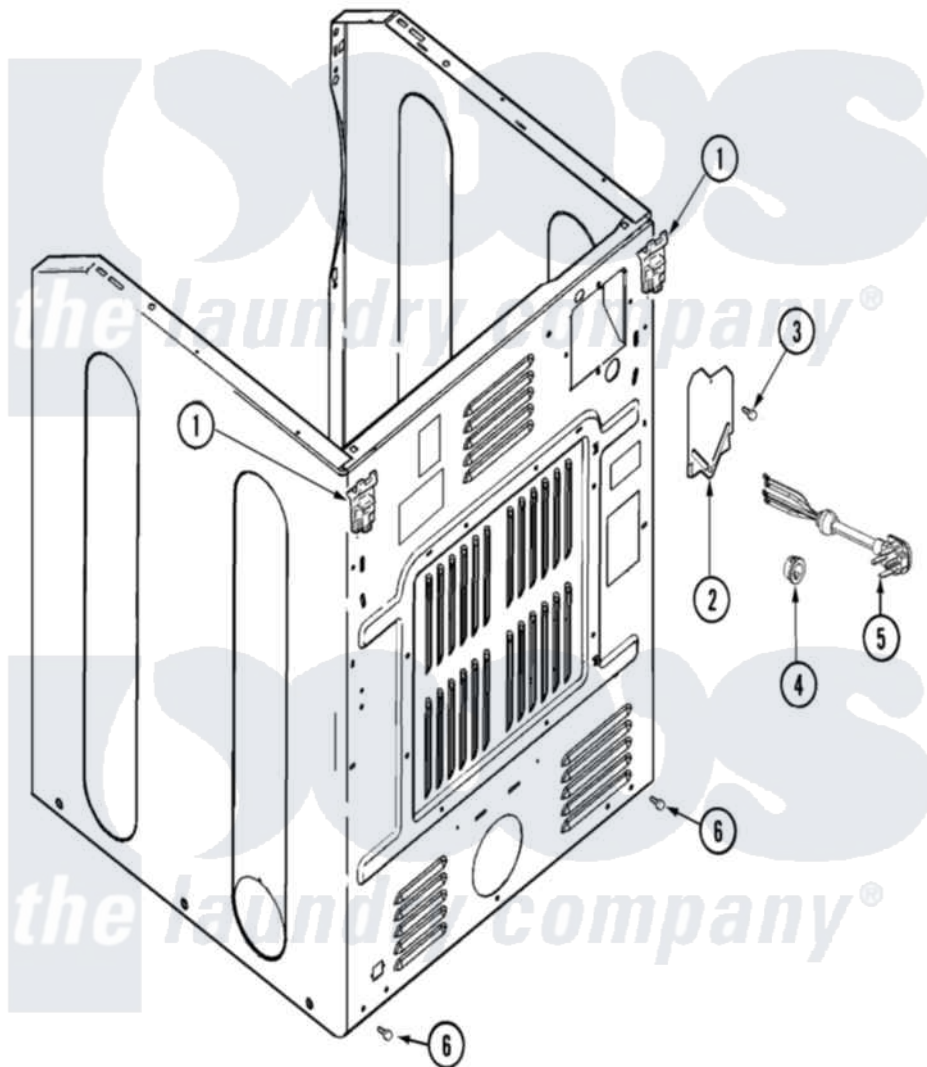

Maytag MDE16PRDZW 04 - CABINET-REAR

Maytag Residential Maytag MDE16PRDZW Dryer Parts Parts Diagram 04 - CABINET-REAR
 Click on the part number to view part

Item	Original Part Number	Replaced By	Status	Part Description
001	22001995			Screw Note: Screw, Tumbler Front And Shroud
"	22004095			Hinge, Plastic
002	33001795			Cover, Terminal Block
003	22001995			Screw Note: Screw, Tumbler Front And Shroud
004	33001425			Locknut, Eared For Canadian
"	33002631			Cover, Top
005	22003062			Cord, Power
"	33002916			Power Cord, Canadian 240V
006	22001995			Screw Note: Screw, Tumbler Front And Shroud