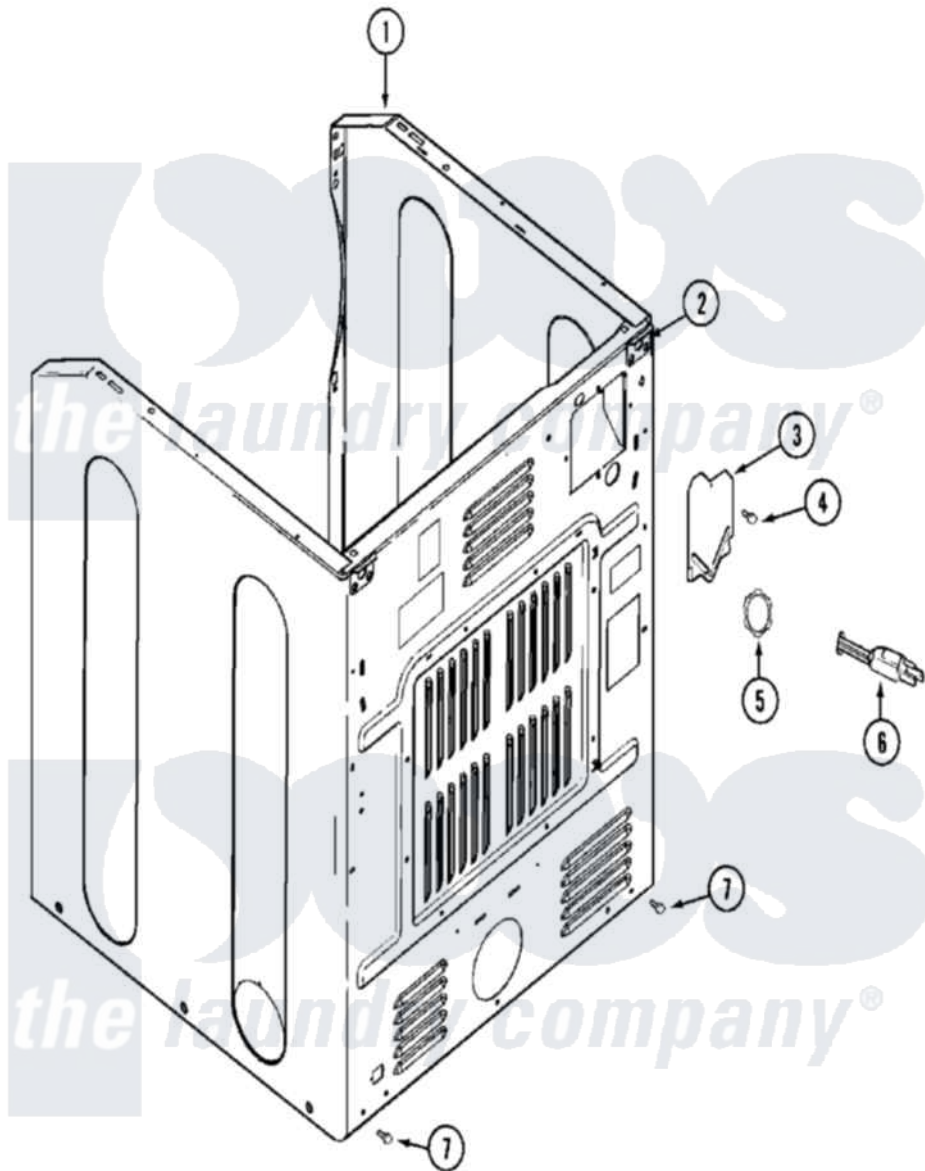

Maytag MDE21PDAYQ 05 - CABINET-REAR

Maytag Residential Maytag MDE21PDAYQ Dryer Parts Parts Diagram 05 - CABINET-REAR
 Click on the part number to view part

Item	Original Part Number	Replaced By	Status	Part Description
001	NLA		Not Available	CABINET ASSY (WHT-AS PK)
002	22001995			Screw Note: Screw, Tumbler Front And Shroud
"	22003367	22004095		Hinge, Plastic
003	33001795			Cover, Terminal Block
004	22001995			Screw Note: Screw, Tumbler Front And Shroud
005	33001425			Locknut, Eared For Canadian
006	305168	33002916		Power Cord, Canadian 240V
007	22001995			Screw Note: Screw, Tumbler Front And Shroud