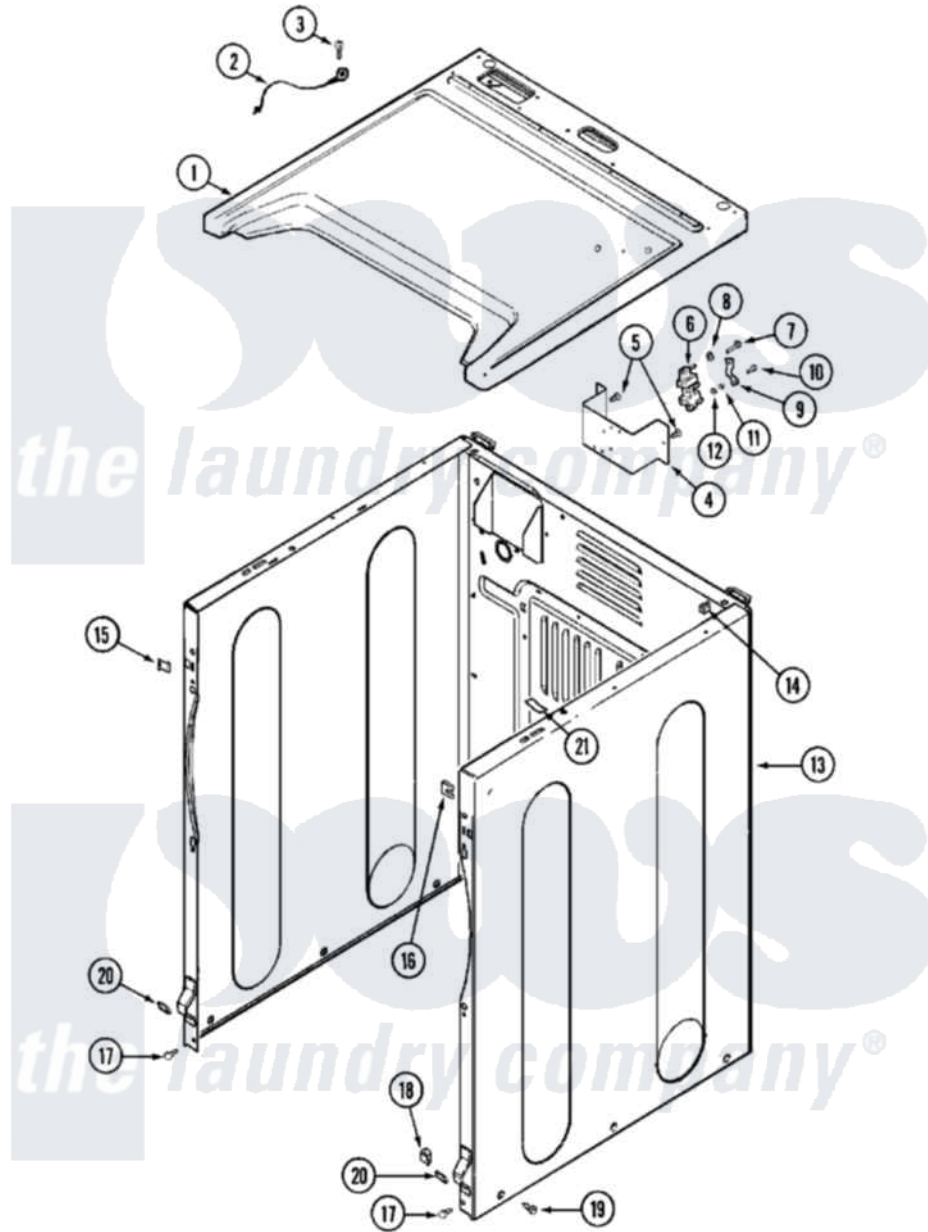

Maytag MDE21PNDZW 02 - CABINET-FRONT

Maytag [Residential Maytag MDE21PNDZW Dryer Parts](#) Parts Diagram 02 - CABINET-FRONT
 Click on the part number to view part

Item	Original Part Number	Replaced By	Status	Part Description
001	33002627			Cover, Top
002	22001959			Wire, Ground
003	210186	3370225		Screw
004	NLA		Not Available	BRACKET, TERMINAL BLOCK---NA
005	22001995			Screw Note: Screw, Tumbler Front And Shroud
006	33001244			Block, Terminal
"	33002106			Shield, Terminal Block
007	Y312209	W10001200		Screw
008	Y311270			Washer, Terminal Block
009	Y312184			Strap, Grounding
010	Y312209	W10001200		Screw
011	311484	112432		Nut
012	311093			Washer, Terminal Connection
013	22003639			Cabinet Assembly
014	310933	33002194		Nut, Speed

015	22002049		Clip Note: Clip, Front Panel
016	213280	204439	Screw And Fstner Assembly
017	22001995		Screw Note: Screw, Tumbler Front And Shroud
018	Y310376		Clip, Door Switch Harness
019	22003409	213007	Xfor Cabinet See Cabinet, Back
020	22002239		Clip, Front Panel
021	33001836		Strap, Top Cover Support