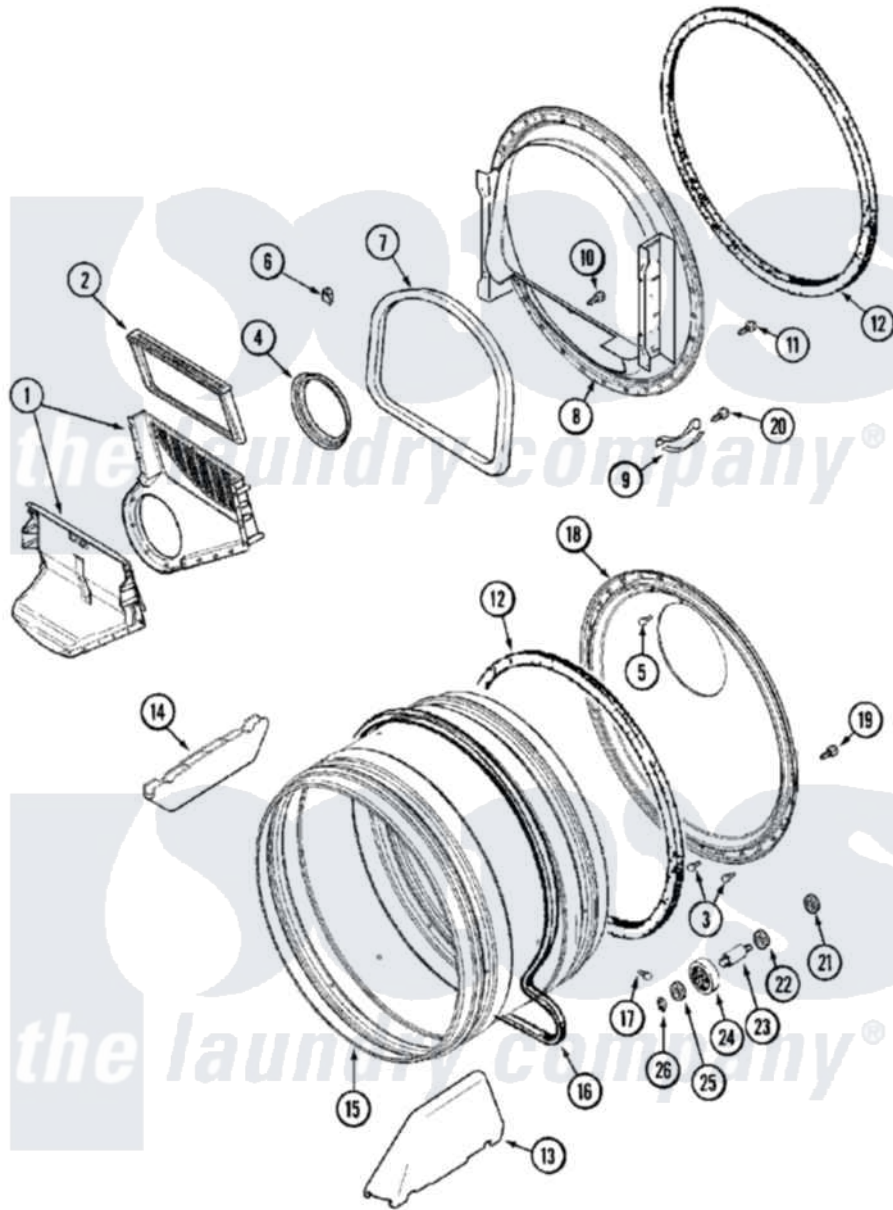

Maytag MDE21PNDZW 05 - TUMBLER

Maytag [Residential Maytag MDE21PNDZW Dryer Parts](#) Parts Diagram 05 - TUMBLER
 Click on the part number to view part

Item	Original Part Number	Replaced By	Status	Part Description
001	33001799			Outlet Duct Assembly Note: Outlet Duct Assembly
002	33002790			Lint Filter
003	210932			Screw, No.8 X 9/16 Ctsk Note: Screw, Inlet Duct
004	33002560			Seal, Blower
005	22001996	3370225		Screw
006	Y310376			Clip, Door Switch Harness
007	33001767			Seal, Shroud
008	33001802			Front, Tumbler
009	306508			Tumbler Bearing Kit ---W
010	NLA		Not Available	SCREW, OUTLET DUCT (PHILLIPS)
011	33001855	33002917		Screw, No.10-16
012	33001807			Seal, Tumbler
013	33001756	33002032		Baffle
014	33001755			Baffle

015	33001794	33001889	Tumbler
016	33002535		V-Belt
017	33001788	33002973	Screw, No.9-15 X 1.00 Hx WS
018	33002779		Tumbler Back And Seal As-Pack
"	33003037		Tumbler Back And Seal
019	22001995		Screw Note: Screw, Tumbler Front And Shroud
020	210720		Rivet, Bearing To Tumbler Fmt
021	33001443		Nut, Hex
022	Y313347	312535	Washer, Vault Mounting Brk.
023	Y312948	6-3129480	Shaft- Tumbler
024	Y303373	12001541	Drum Roller/Washer Assembly--W
025	312535		Washer, Vault Mounting Brk.
026	410233	9703438	Ring-Retrn