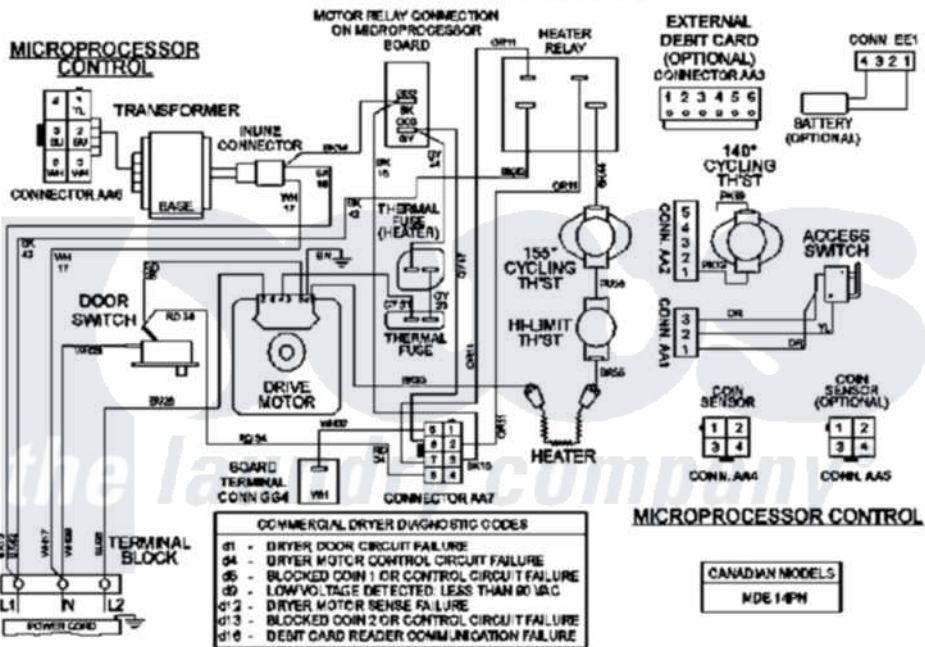

Maytag MDE21PNDZW 08 - WIRING INFORMATION

ELECTRICAL SCHEMATIC

Maytag [Residential Maytag MDE21PNDZW Dryer Parts](#) Parts Diagram 08 - WIRING INFORMATION
 Click on the part number to view part

Item	Original Part Number	Replaced By	Status	Part Description
001	NLA		Not Available	WIRING INFORMATION