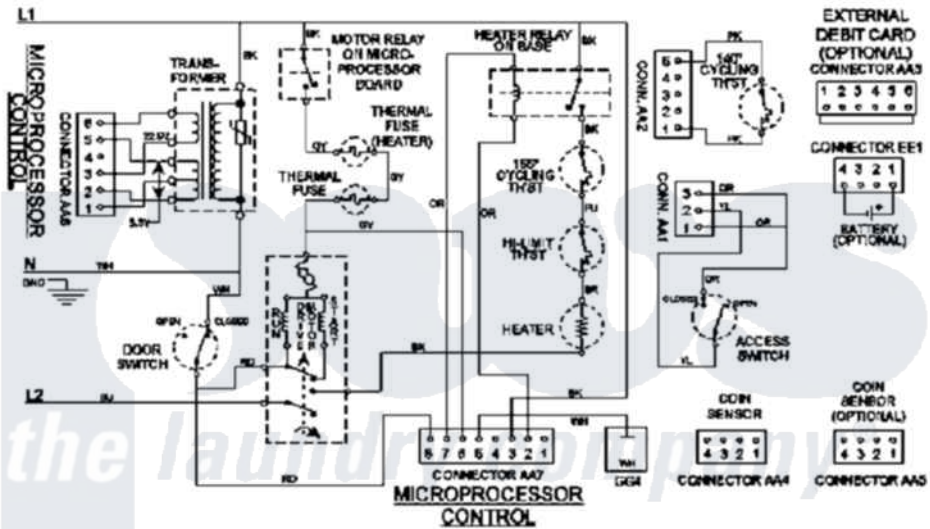

Maytag MDE21PNDZW 08 - WIRING INFORMATION

ELECTRICAL SCHEMATIC

Maytag [Residential Maytag MDE21PNDZW Dryer Parts](#) Parts Diagram 08 - WIRING INFORMATION
 Click on the part number to view part

Item	Original Part Number	Replaced By	Status	Part Description
001	NLA		Not Available	WIRING INFORMATION