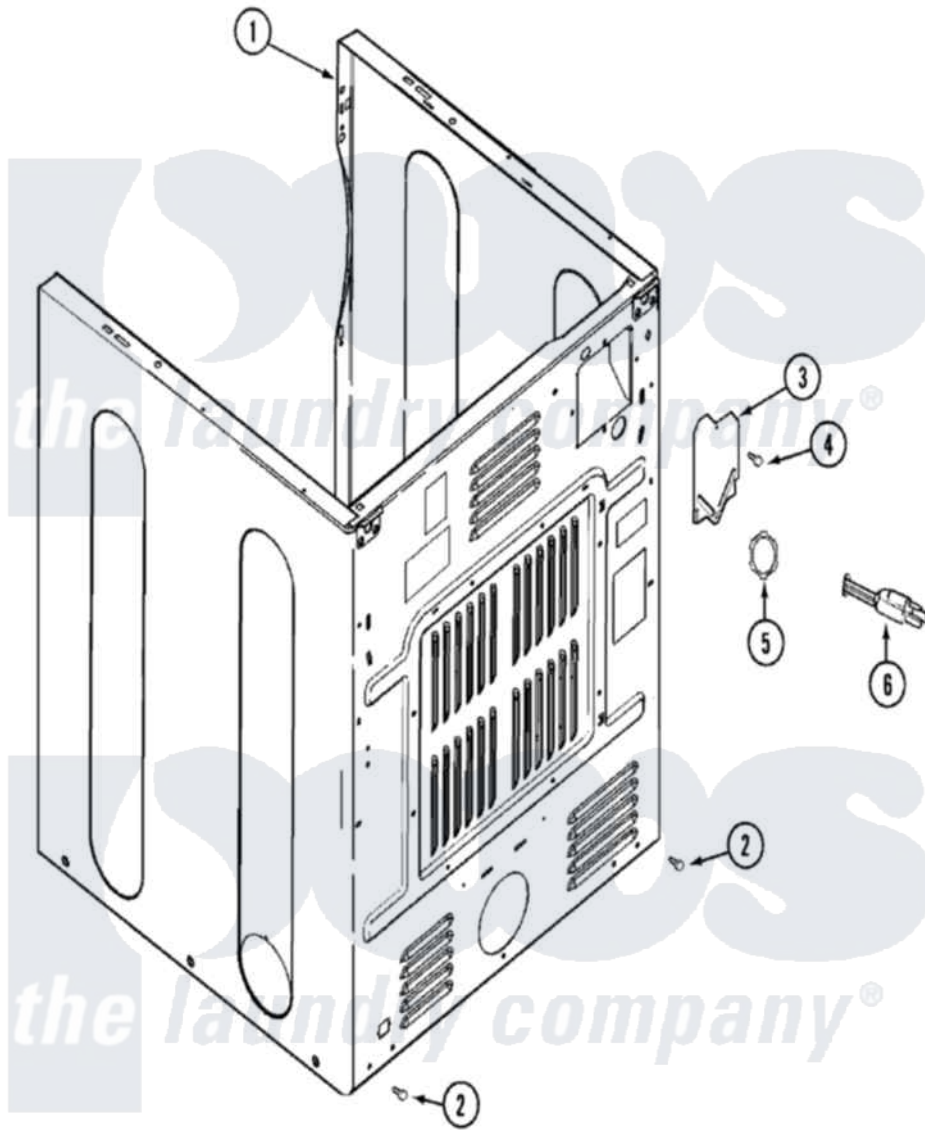

Maytag MDE2300AYW 02 - CABINET-REAR

Maytag Residential Maytag MDE2300AYW Dryer Parts Parts Diagram 02 - CABINET-REAR
 Click on the part number to view part

Item	Original Part Number	Replaced By	Status	Part Description
1	33002624			Cabinet, Assembly
"	33001897			Cabinet
"	22003643			CABINET ASSY. (WHT AS PK)
"	22003367	22004095		Hinge, Plastic
"	22001995			Screw Note: Screw, Tumbler Front And Shroud
2	22001995			Screw Note: Screw, Tumbler Front And Shroud
3	33001795			Cover, Terminal Block
4	22001995			Screw Note: Screw, Tumbler Front And Shroud